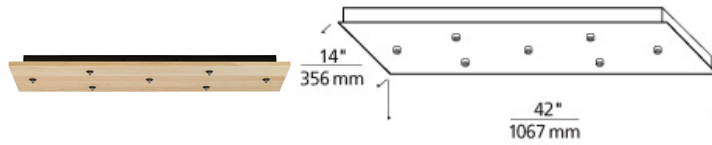

MULTI-PORT CHANDELIERS

FreeJack Rectangle Canopy 7-port LED

DESCRIPTION

Mounts to a standard 4" junction box with round plaster ring (provided by electrician). 42"L x 14"W x 2.5" Depth Drywall anchors included for additional support. Includes electronic transformers and 7 low-voltage FreeJack ports.

INSTALLATION

This product can mount to either a 4" square electrical box with round plaster ring or an octagonal electrical box (not included). For ceiling only. Transformers (included) fit in canopy.

WEIGHT

35lb / 15.88kg ±

maple wood

maple wood

metal

walnut wood

ORDERING INFORMATION

700FJLD7 SHAPE OR SIZE	COLOR	FINISH	VOLTAGE
RECTANGLE 7 PORT LINEAR INTEGRAL TRANSFORMER	M MAPLE WOOD T METAL W WALNUT WOOD	Z ANTIQUE BRONZE S SATIN NICKEL	- 120V IN/12V OUT LED LED