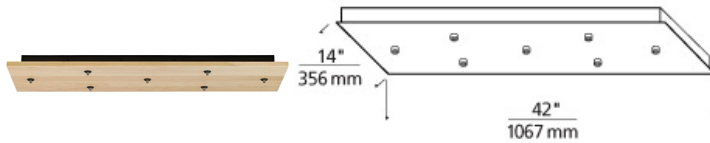

MULTI-PORT CHANDELIERS

FreeJack Rectangle Canopy 7-port LED

DESCRIPTION

Mounts to a standard 4" junction box with round plaster ring (provided by electrician). 42"L x 14"W x 2.5" Depth Drywall anchors included for additional support. Includes electronic transformers and 7 low-voltage FreeJack ports.

INSTALLATION

This product can mount to either a 4" square electrical box with round plaster ring or an octagonal electrical box (not included). For ceiling only. Transformers (included) fit in canopy.

WEIGHT

35lb / 15.88kg ±

maple wood

maple wood

metal

walnut wood

ORDERING INFORMATION

700FJLD7 SHAPE OR SIZE	COLOR	FINISH	VOLTAGE
RECTANGLE 7 PORT LINEAR INTEGRAL TRANSFORMER	M MAPLE WOOD T METAL W WALNUT WOOD	Z ANTIQUE BRONZE S SATIN NICKEL	- 120V IN/12V OUT LED LED

For use with any seven 12 Volt LED FreeJack pendants (sold separately). Consult factory for use with 12 volt LED FreeJack Heads.

TECH LIGHTING®

7400 Linder Avenue
Skokie, Illinois 60077

T 847.410.4400
F 847.410.4500

Tech Lighting, L.L.C.

700FJLD7 _____

FIXTURE TYPE: _____

JOB NAME: _____

NOTES: _____

_____

_____

©2017 Tech Lighting, L.L.C. All Rights Reserved. The "Tech Lighting" graphic is a registered trademark of Tech Lighting, L.L.C. Tech Lighting reserves the right to change specifications for product improvements without notification.