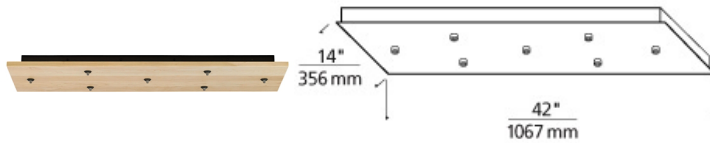

MULTI-PORT CHANDELIERS

FreeJack Rectangle Canopy 7-port LED

DESCRIPTION

Mounts to a standard 4" junction box with round plaster ring (provided by electrician). 42"L x 14"W x 2.5" Depth Drywall anchors included for additional support. Includes electronic transformers and 7 low-voltage FreeJack ports.

INSTALLATION

This product can mount to either a 4" square electrical box with round plaster ring or an octagonal electrical box (not included). For ceiling only. Transformers (included) fit in canopy.

WEIGHT

35lb / 15.88kg ±

maple wood

maple wood

metal

walnut wood

ORDERING INFORMATION

700FJLD7 SHAPE OR SIZE	COLOR	FINISH	VOLTAGE
RECTANGLE 7 PORT LINEAR INTEGRAL TRANSFORMER	M MAPLE WOOD T METAL W WALNUT WOOD	Z ANTIQUE BRONZE S SATIN NICKEL	- 120V IN/12V OUT LED LED