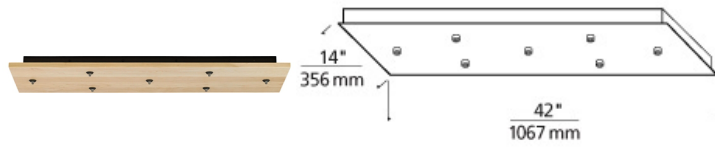

MULTI-PORT CHANDELIERS

FreeJack Rectangle Canopy 7-port LED LED

DESCRIPTION

Mounts to a standard 4" junction box with round plaster ring (provided by electrician). 42"L x 14"W x 2.5" Depth Drywall anchors included for additional support. Includes electronic transformers and 7 low-voltage FreeJack ports.

INSTALLATION

This product can mount to either a 4" square electrical box with round plaster ring or an octagonal electrical box (not included). For ceiling only. Transformers (included) fit in canopy.

WEIGHT

35lb / 15.88kg ±

maple wood

maple wood

metal

walnut wood

ORDERING INFORMATION

700FJLD7 SHAPE OR SIZE	COLOR	FINISH	VOLTAGE
RECTANGLE 7 PORT LINEAR INTEGRAL TRANSFORMER	M MAPLE WOOD T METAL W WALNUT WOOD	Z ANTIQUE BRONZE S SATIN NICKEL	- 120V IN/12V OUT LED LED