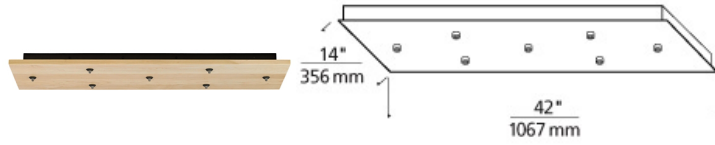

### DESCRIPTION

Mounts to a standard 4" junction box with round plaster ring (provided by electrician). 42"L x 14"W x 2.5" Depth Drywall anchors included for additional support. Includes electronic transformers and 7 low-voltage FreeJack ports.

### INSTALLATION

This product can mount to either a 4" square electrical box with round plaster ring or an octagonal electrical box (not included). For ceiling only. Transformers (included) fit in canopy.