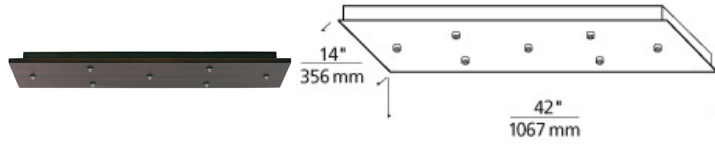

### DESCRIPTION

Mounts to a standard 4" junction box with round plaster ring (provided by electrician). 42"L x 14"W x 2.5" Depth Drywall anchors included for additional support. Includes electronic transformers and 7 low-voltage FreeJack ports.

### INSTALLATION

This product can mount to either a 4" square electrical box with round plaster ring or an octagonal electrical box (not included). For ceiling only. Transformers (included) fit in canopy.