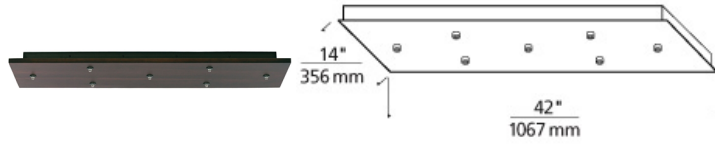

MULTI-PORT CHANDELIERS

FreeJack Rectangle Canopy 7-port T20

DESCRIPTION

Mounts to a standard 4" junction box with round plaster ring (provided by electrician). 42"L x 14"W x 2.5" Depth Drywall anchors included for additional support. Includes electronic transformers and 7 low-voltage FreeJack ports.

INSTALLATION

This product can mount to either a 4" square electrical box with round plaster ring or an octagonal electrical box (not included). For ceiling only. Transformers (included) fit in canopy.

WEIGHT

35lb / 15.88kg ±

walnut wood

maple wood

metal

walnut wood

ORDERING INFORMATION

700FJLD7 SHAPE OR SIZE	COLOR	FINISH	VOLTAGE
RECTANGLE 7 PORT LINEAR INTEGRAL TRANSFORMER	M MAPLE WOOD T METAL W WALNUT WOOD	Z ANTIQUE BRONZE S SATIN NICKEL	120V IN/12V OUT