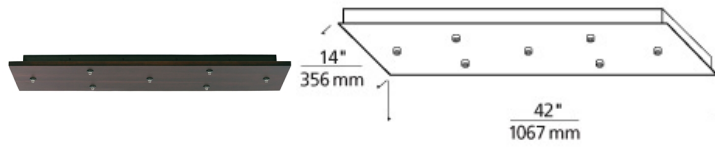

MULTI-PORT CHANDELIERS

FreeJack Rectangle Canopy 7-port

DESCRIPTION

Mounts to a standard 4" junction box with round plaster ring (provided by electrician). 42"L x 14"W x 2.5" Depth Drywall anchors included for additional support. Includes electronic transformers and 7 low-voltage FreeJack ports.

INSTALLATION

This product can mount to either a 4" square electrical box with round plaster ring or an octagonal electrical box (not included). For ceiling only. Transformers (included) fit in canopy.

WEIGHT

35lb / 15.88kg ±

walnut wood

maple wood

metal

walnut wood

ORDERING INFORMATION

700FJLD7 SHAPE OR SIZE	COLOR	FINISH	VOLTAGE
RECTANGLE 7 PORT LINEAR INTEGRAL TRANSFORMER	M MAPLE WOOD T METAL W WALNUT WOOD	Z ANTIQUE BRONZE S SATIN NICKEL	120V IN/12V OUT