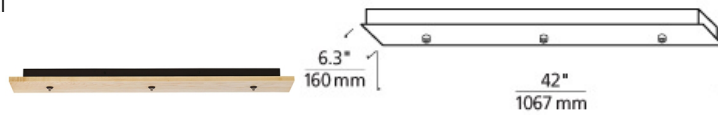

### DESCRIPTION

Mounts to a standard 4" junction box with round plaster ring (provided by electrician). Drywall anchors included for additional support. Includes electronic transformers and 3 low-voltage FreeJack ports.

### INSTALLATION

This product can mount to either a 4" square electrical box with round plaster ring or an octagonal electrical box (not included). For ceiling only. Transformers (included) fit in canopy.