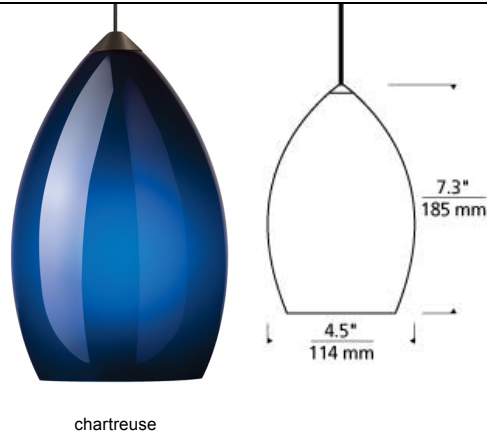

LOW - VOLTAGE PENDANTS

Firefrost Pendant LED SORAA T20

DESCRIPTION

The Firefrost pendant from Tech Lighting launched in 2000 and has since grown in popularity due to its rich colors and simplistic beauty. Rich frosted Murano glass surrounds a frosted raindrop diffuser concealing the lamping inside. The Firefrost pendant sets a tone of modern sophistication with five bold color options and three high end finishes. Scaling at 7.3" in length and 4.5" in diameter the Firefrost is ideal for kitchen island task lighting, dining room lighting, and countless commercial lighting applications. The Firefrost pendant is the largest in a family of five Fire pendants available from Tech Lighting - simply search for the Firefrost pendant to find its closest relatives. Pair this pendant with the Monorail system by Tech Lighting for greater design customization. Includes low-voltage, 50 watt halogen bi-pin lamp or 8 watt, 300 delivered lumen, 3000K, replaceable SORAA® LED module and six feet of field-cutable cable. Dimmable with low-voltage electronic or magnetic dimmer (based on transformer). Works with SORAA.

chartreuse

INSTALLATION

Socket terminates with FreeJack male connector, which may be installed into a system connector. Elements ordered with a system prefix include a connector for that system. For use on T-TRAK, order FreeJack version and T-TRAK FreeJack Connector (sold separately).

ACCESSORIES & OPTICAL CONTROLS

SORAA® LED Bi-Pin Replacement Pendant Module, Swag Hook

WEIGHT

2lb / 0.91kg ±

amber

chartreuse

cobalt

red