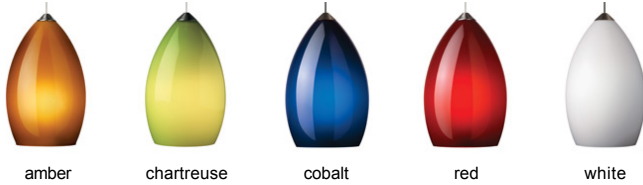

LOW - VOLTAGE PENDANTS

Firefrost Pendant LED SORAA T20

DESCRIPTION

The Firefrost pendant from Tech Lighting launched in 2000 and has since grown in popularity due to its rich colors and simplistic beauty. Rich frosted Murano glass surrounds a frosted raindrop diffuser concealing the lamping inside. The Firefrost pendant sets a tone of modern sophistication with five bold color options and three high end finishes. Scaling at 7.3" in length and 4.5" in diameter the Firefrost is ideal for kitchen island task lighting, dining room lighting, and countless commercial lighting applications. The Firefrost pendant is the largest in a family of five Fire pendants available from Tech Lighting - simply search for the Firefrost pendant to find its closest relatives. Pair this pendant with the Monorail system by Tech Lighting for greater design customization. Includes low-voltage, 50 watt halogen bi-pin lamp or 8 watt, 300 delivered lumen, 3000K, replaceable SORAA® LED module and six feet of field-cutable cable. Dimmable with low-voltage electronic or magnetic dimmer (based on transformer). Works with SORAA.

chartreuse

INSTALLATION

Socket terminates with FreeJack male connector, which may be installed into a system connector. Elements ordered with a system prefix include a connector for that system. For use on T-TRAK, order FreeJack version and T-TRAK FreeJack Connector (sold separately).

ACCESSORIES & OPTICAL CONTROLS

SORAA® LED Bi-Pin Replacement Pendant Module, Swag Hook

WEIGHT

2lb / 0.91kg ±

amber

chartreuse

cobalt

red