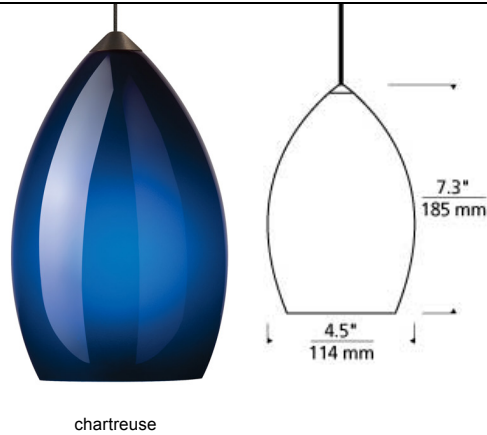

LOW - VOLTAGE PENDANTS

Firefrost Pendant LED SORAA T20

DESCRIPTION

The Firefrost pendant from Tech Lighting launched in 2000 and has since grown in popularity due to its rich colors and simplistic beauty. Rich frosted Murano glass surrounds a frosted raindrop diffuser concealing the lamping inside. The Firefrost pendant sets a tone of modern sophistication with five bold color options and three high end finishes. Scaling at 7.3" in length and 4.5" in diameter the Firefrost is ideal for kitchen island task lighting, dining room lighting, and countless commercial lighting applications. The Firefrost pendant is the largest in a family of five Fire pendants available from Tech Lighting - simply search for the Firefrost pendant to find its closest relatives. Pair this pendant with the Monorail system by Tech Lighting for greater design customization. Includes low-voltage, 50 watt halogen bi-pin lamp or 8 watt, 300 delivered lumen, 3000K, replaceable SORAA® LED module and six feet of field-cutable cable. Dimmable with low-voltage electronic or magnetic dimmer (based on transformer). Works with SORAA.

chartreuse

INSTALLATION

Socket terminates with FreeJack male connector, which may be installed into a system connector. Elements ordered with a system prefix include a connector for that system. For use on T-TRAK, order FreeJack version and T-TRAK FreeJack Connector (sold separately).

ACCESSORIES & OPTICAL CONTROLS

SORAA® LED Bi-Pin Replacement Pendant Module, Swag Hook

WEIGHT

2lb / 0.91kg ±

amber

chartreuse

cobalt

red