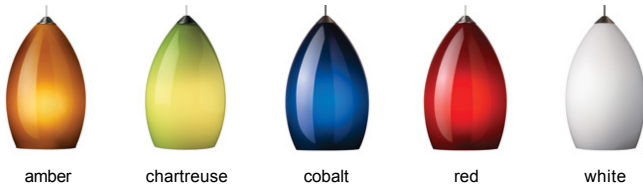

LOW - VOLTAGE PENDANTS

Firefrost Pendant LED SORAA T20

DESCRIPTION

The Firefrost pendant from Tech Lighting launched in 2000 and has since grown in popularity due to its rich colors and simplistic beauty. Rich frosted Murano glass surrounds a frosted raindrop diffuser concealing the lamping inside. The Firefrost pendant sets a tone of modern sophistication with five bold color options and three high end finishes. Scaling at 7.3" in length and 4.5" in diameter the Firefrost is ideal for kitchen island task lighting, dining room lighting, and countless commercial lighting applications. The Firefrost pendant is the largest in a family of five Fire pendants available from Tech Lighting - simply search for the Firefrost pendant to find its closest relatives. Pair this pendant with the Monorail system by Tech Lighting for greater design customization. Includes low-voltage, 50 watt halogen bi-pin lamp or 8 watt, 300 delivered lumen, 3000K, replaceable SORAA® LED module and six feet of field-cutable cable. Dimmable with low-voltage electronic or magnetic dimmer (based on transformer). Works with SORAA.

chartreuse

INSTALLATION

Socket terminates with FreeJack male connector, which may be installed into a system connector. Elements ordered with a system prefix include a connector for that system. For use on T-TRAK, order FreeJack version and T-TRAK FreeJack Connector (sold separately).

ACCESSORIES & OPTICAL CONTROLS

SORAA® LED Bi-Pin Replacement Pendant Module, Swag Hook

WEIGHT

2lb / 0.91kg ±

amber

chartreuse

cobalt

red