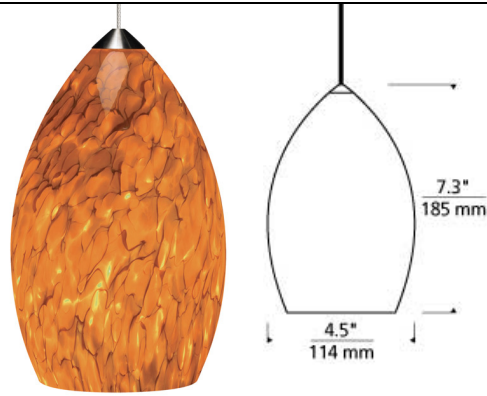

### DESCRIPTION

The Firefrit pendant from Tech Lighting launched in 2007 and has since grown in popularity due to its colorful twist on the popular Fire pendant. The Firefrit features a brilliant frit glass giving it a bold yet sophisticated appeal. Murano glass surrounds a frosted raindrop diffuser concealing the lamping inside. At 7.3" in length and 4.5" in diameter the Firefrit is ideal for kitchen island task lighting, dining room lighting, and countless commercial lighting applications. The Firefrit pendant is one of five Fire pendants available from Tech Lighting – simply search for the Firefrit pendant to find its close relatives. Pair this pendant with the Monorail system by Tech Lighting for greater design customization. Includes low-voltage, 50 watt halogen bi-pin lamp or 8 watt, 300 delivered lumen, 3000K, replaceable SORAA® LED module and six feet of field-cutttable cable. Dimmable with low-voltage electronic or magnetic dimmer (based on transformer). Works with SORAA.