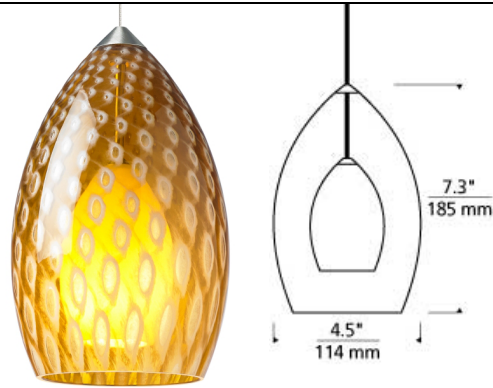

LOW - VOLTAGE PENDANTS

Firebird Pendant T20

DESCRIPTION

The Firebird pendant from Tech Lighting launched in 2000 and has since grown in popularity due to its creative patterned design and simplistic beauty. Externally a rich Murano glass surrounds a frosted raindrop diffuser concealing the halogen lamping inside. The Firebird features three on-trend designs that draw the eye in with its nature inspired exterior and three high end finishes. With a 7.3" in length and 4.5" in diameter the Firebird is ideal for kitchen island task lighting, dining room lighting, and countless commercial lighting applications. The Firebird pendant is one of five Fire pendants available from Tech Lighting - simply search for the Firebird pendant to find its closest relatives. Pair the Firebird pendant with the Monorail system by Tech Lighting for greater design customization. Includes low-voltage, 35 watt halogen bi-pin lamp and six feet of field-cutable suspension cable.

owl (amber)

INSTALLATION

Socket terminates with FreeJack male connector, which may be installed into a system connector. Elements ordered with a system prefix include a connector for that system. ForFor Kable Lite due to weight.