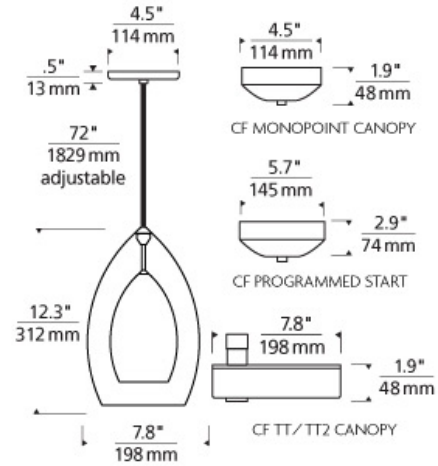

LINE - VOLTAGE PENDANTS / SUSPENSION

Fire Grande Pendant

DESCRIPTION

The Fire Grande pendant from Tech Lighting launched in 2013 and has since grown in popularity due to its rich colors and simplistic beauty. Externally a rich translucent glass surrounds a frosted raindrop diffuser concealing the lamping inside. The Fire Grande sets a tone of modern sophistication with five classic colors options and four high end finishes. With a 4.5 length and 7.8 diameter span the Fire Grande is ideal for kitchen island task lighting, bedroom lighting, and countless commercial lighting applications. The Fire Grande pendant is the largest in a family of five Fire pendants available from Tech Lighting – simply search for the Fire pendant to find its close relatives. Black, satin nickel, and white finish options highlighted with a satin nickel detail and clear cable. antique bronze finish includes antique bronze detail and brown cable. Includes 120 volt, 40 watt G9 base halogen lamp. Fixture provided with six feet of field-cuttable cable Incandescent version dimmable with standard incandescent dimmer.

steel blue

INSTALLATION

This product can mount to either a 4" square electrical box with round plaster ring or an octagon electrical box.

OTHER

TD includes 4.5" Round Canopy.
Antique Bronze and Black Finish Only Available on TD.

WEIGHT

3.5-4lb / 1.59-1.81kg ±

amber

clear

havana brown

smoke

steel blue

ORDERING INFORMATION