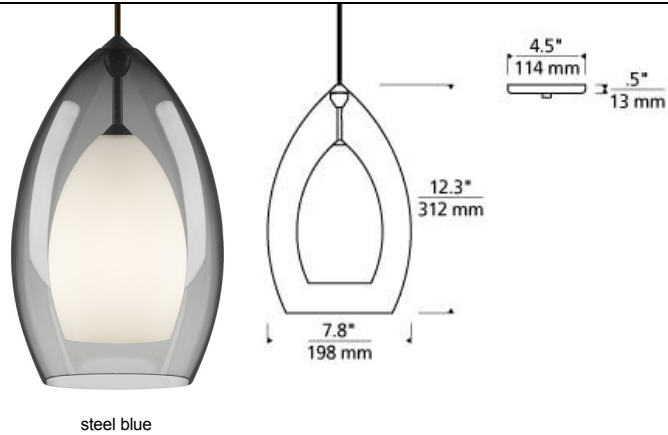

LINE - VOLTAGE PENDANTS / SUSPENSION

Fire Grande Pendant

DESCRIPTION

The Fire Grande pendant from Tech Lighting launched in 2013 and has since grown in popularity due to its rich colors and simplistic beauty. Externally a rich translucent glass surrounds a frosted raindrop diffuser concealing the lamping inside. The Fire Grande sets a tone of modern sophistication with five classic colors options and four high end finishes. With a 4.5 length and 7.8 diameter span the Fire Grande is ideal for kitchen island task lighting, bedroom lighting, and countless commercial lighting applications. The Fire Grande pendant is the largest in a family of five Fire pendants available from Tech Lighting – simply search for the Fire pendant to find its close relatives. Black, satin nickel, and white finish options highlighted with a satin nickel detail and clear cable. antique bronze finish includes antique bronze detail and brown cable. Includes 120 volt, 40 watt G9 base halogen lamp. Fixture provided with six feet of field-cutable cable Incandescent version dimmable with standard incandescent dimmer.

steel blue

INSTALLATION

This product can mount to either a 4" square electrical box with round plaster ring or an octagon electrical box.

OTHER

TD includes 4.5" Round Canopy.
Antique Bronze and Black Finish Only Available on TD.