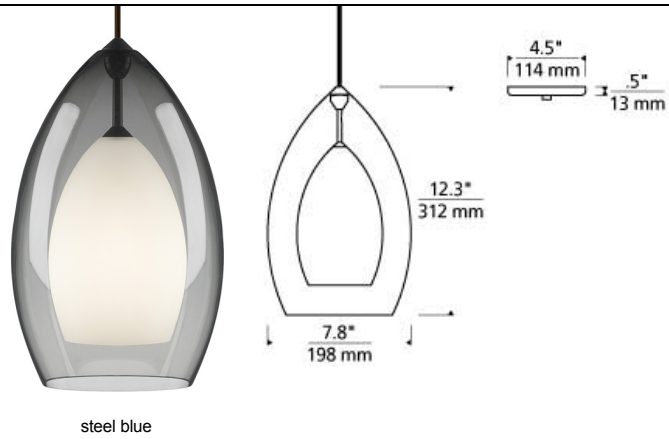

LINE - VOLTAGE PENDANTS / SUSPENSION

Fire Grande Pendant T20

DESCRIPTION

The Fire Grande pendant from Tech Lighting launched in 2013 and has since grown in popularity due to its rich colors and simplistic beauty. Externally a rich translucent glass surrounds a frosted raindrop diffuser concealing the lamping inside. The Fire Grande sets a tone of modern sophistication with five classic colors options and four high end finishes. With a 4.5 length and 7.8 diameter span the Fire Grande is ideal for kitchen island task lighting, bedroom lighting, and countless commercial lighting applications. The Fire Grande pendant is the largest in a family of five Fire pendants available from Tech Lighting, simply search for the Fire pendant to find its close relatives. Black, Satin Nickel, and White finish options highlighted with a Satin Nickel detail and clear cable. Antique bronze finish includes Antique Bronze detail and brown cable. Includes 120 volt, 40 watt G9 base halogen lamp. Fixture provided with six feet of field-cuttable cable. Incandescent version dimmable with standard incandescent dimmer.

INSTALLATION

This product can mount to either a 4" square electrical box with round plaster ring or an octagon electrical box.

OTHER

TD includes 4.5" Round Canopy.
Antique Bronze and Black Finish Only Available on TD.