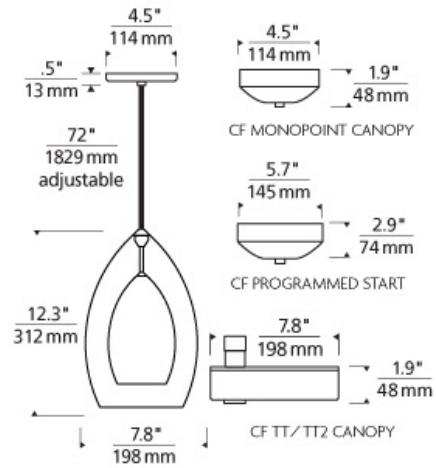

### OTHER

TD includes 4.5" Round Canopy.  
Antique Bronze and Black Finish Only Available on TD.

### WEIGHT

3.56lb / 1.61kg ±

steel blue

amber

clear

havana brown

smoke

steel blue