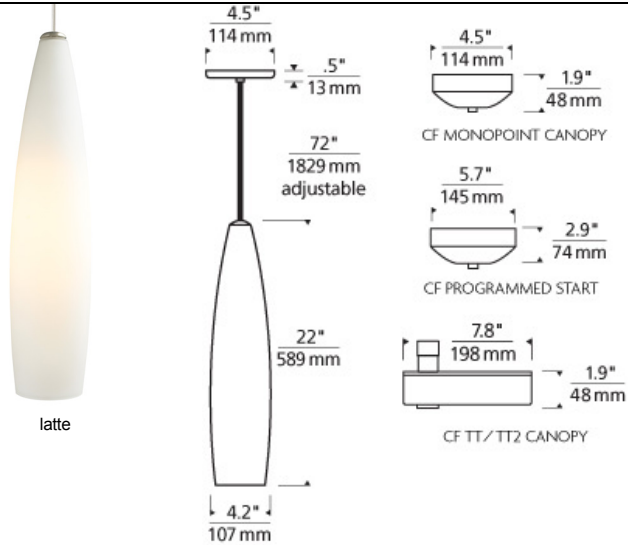

### WEIGHT

3-3.5lb / 1.36-1.59kg ±

latte

white