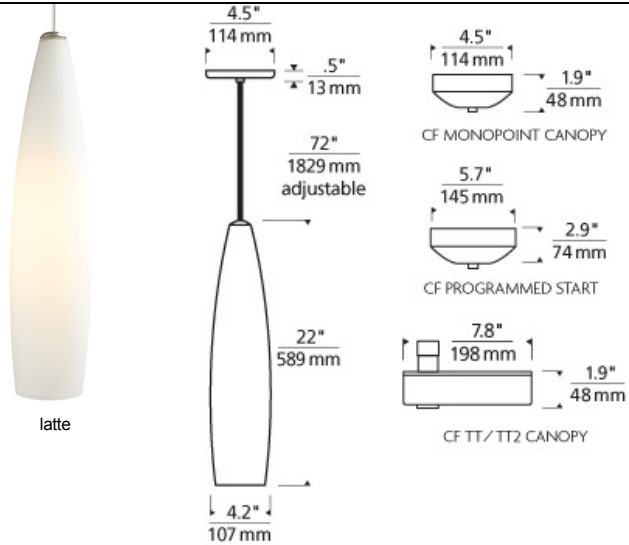

LINE-VOLTAGE PENDANTS/SUSPENSION

Fino Small Pendant

DESCRIPTION

Slender case glass shade topped with metal detail. Incandescent includes 75 watt, medium base A19 lamp. LED includes 9.5 watt, 800 delivered lumen, 2700K, medium base LED A19 lamp. Fixture provided with six feet of field-cutttable cable. Incandescent version dimmable with standard incandescent dimmer. LED version dimmable with LED compatible dimmer.

INSTALLATION

This product can mount to either a 4" square electrical box with round plaster ring or an octagon electrical box.

OTHER

TD includes 4.5" Round Canopy. Antique Bronze and Black Finish Only Available on TD.

For use on Halo*, Juno* or Lightolier* 120 volt single-circuit track, order as follows:

Incandescent: Order pendant as **700TD** and order appropriate [120V Track Adapter](#)

Compact Fluorescent: Substitute 700TD with one of the following: **700TH** (fits Halo*), **700TJ** (fits Juno*) or **700TI** (fits Lightolier*) and by substituting the finish with one of the following: **BZ** (Black/Antique Bronze), **BS** (Black/Satin Nickel), **WZ** (White/Antique Bronze) or **WS** (White/Satin Nickel).