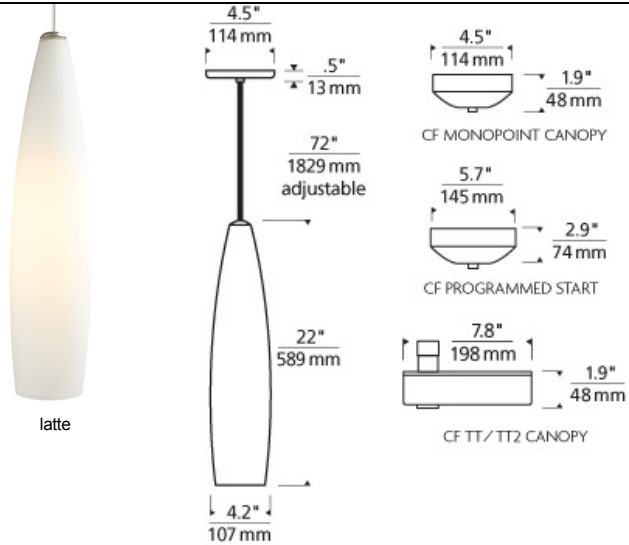

LINE - VOLTAGE PENDANTS / SUSPENSION

Fino Small Pendant

DESCRIPTION

Dramatically tall and slender the Fino pendant by Tech Lighting features sleek metal detail that projects a modern, mid-century vibe. With two warm contemporary color options, Latte and White, the Fino adds style and sophistication to your special space. The compact fluorescent lamping inside of the Fino allows for the perfect amount of light illumination. Scaling at 39" long and 4.2" in diameter the Fino is ideal for dining room lighting, foyer lighting and hospitality lighting applications. Customize this pendant even more by pairing it with the T-Trak system by Tech Lighting. Incandescent includes 75 watt, medium base A19 lamp. LED includes 9.5 watt, 800 delivered lumen, 2700K, medium base LED A19 lamp. Fixture provided with six feet of field-cutable cable. Incandescent version dimmable with standard incandescent dimmer. LED version dimmable with LED compatible dimmer.

INSTALLATION

This product can mount to either a 4" square electrical box with round plaster ring or an octagon electrical box.

OTHER

TD includes 4.5" Round Canopy.
Antique Bronze and Black Finish Only Available on TD.