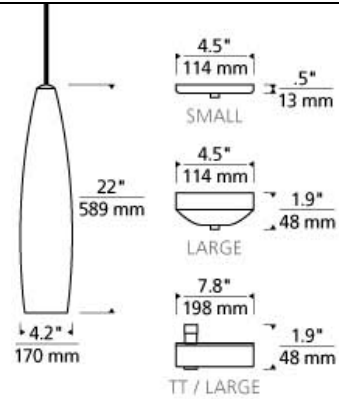

LINE - VOLTAGE PENDANTS / SUSPENSION

Fino Small Pendant

DESCRIPTION

Dramatically tall and slender the Fino pendant by Tech Lighting features sleek metal detail that projects a modern, mid-century vibe. With two warm contemporary color options, Latte and White, the Fino adds style and sophistication to your special space. The compact fluorescent lamping inside of the Fino allows for the perfect amount of light illumination. Scaling at 39" long and 4.2" in diameter the Fino is ideal for dining room lighting, foyer lighting and hospitality lighting applications. Customize this pendant even more by pairing it with the T-Trak system by Tech Lighting. Rated for (1) 60 watt max, medium base E26 lamp (Lamp Not Included). LED includes 120 volt 9.5 watt, 800 delivered lumen, 2700K, medium base LED A19 lamp. Fixture provided with six feet of field-cutttable cable. LED version dimmable with LED compatible dimmer.

latte

INSTALLATION

This product can mount to either a 4" square electrical box with round plaster ring or an octagon electrical box.

OTHER

TD includes 4.5" Round Canopy.
Antique Bronze and Black Finish Only Available on TD.

WEIGHT

3-3.5lb / 1.36-1.59kg ±

latte

white

ORDERING INFORMATION

700 SYSTEM	FINPS	COLOR	FINISH	LAMP
TD	LINE-VOLTAGE PENDANTS/SUSPENSION	L LATTE	Z ANTIQUE BRONZE	NO LAMP
TT	SINGLE-CIRCUIT T-TRAK	W WHITE	B BLACK S SATIN NICKEL W WHITE	-LED927 A19 LED 90 CRI 2700K 120V (T20/T24)