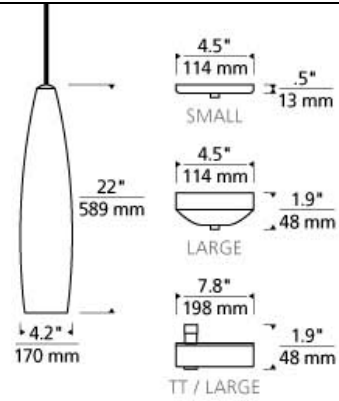

LINE - VOLTAGE PENDANTS / SUSPENSION

Fino Small Pendant LED T20

DESCRIPTION

Dramatically tall and slender the Fino pendant by Tech Lighting features sleek metal detail that projects a modern, mid-century vibe. With two warm contemporary color options, Latte and White, the Fino adds style and sophistication to your special space. The compact fluorescent lamping inside of the Fino allows for the perfect amount of light illumination. Scaling at 39" long and 4.2" in diameter the Fino is ideal for dining room lighting, foyer lighting and hospitality lighting applications. Customize this pendant even more by pairing it with the T-Trak system by Tech Lighting. Rated for (1) 60 watt max, medium base E26 lamp (Lamp Not Included). LED includes 120 volt 9.5 watt, 800 delivered lumen, 2700K, medium base LED A19 lamp. Fixture provided with six feet of field-cutable cable. LED version dimmable with LED compatible dimmer.

latte

INSTALLATION

This product can mount to either a 4" square electrical box with round plaster ring or an octagon electrical box.

OTHER

TD includes 4.5" Round Canopy.
Antique Bronze and Black Finish Only Available on TD.

WEIGHT

3-3.5lb / 1.36-1.59kg ±

latte

white

ORDERING INFORMATION

| 700 | SYSTEM | FINPS | COLOR | FINISH | LAMP |
|-----|----------------------------------|-------|---------|--------------------------------------|---|
| TD | LINE-VOLTAGE PENDANTS/SUSPENSION | | L LATTE | Z ANTIQUE BRONZE | NO LAMP |
| TT | SINGLE-CIRCUIT T-TRAK | | W WHITE | B BLACK S SATIN NICKEL W WHITE | -LED927 A19 LED 90 CRI 2700K 120V (T20/T24) |