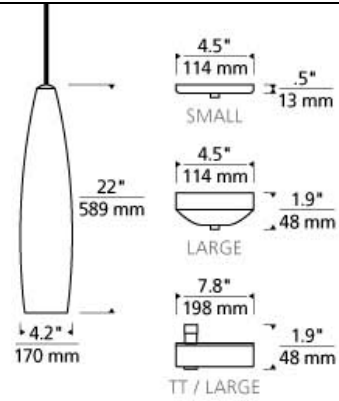

LINE - VOLTAGE PENDANTS / SUSPENSION

Fino Small Pendant LED T20

DESCRIPTION

Dramatically tall and slender the Fino pendant by Tech Lighting features sleek metal detail that projects a modern, mid-century vibe. With two warm contemporary color options, Latte and White, the Fino adds style and sophistication to your special space. The compact fluorescent lamping inside of the Fino allows for the perfect amount of light illumination. Scaling at 39" long and 4.2" in diameter the Fino is ideal for dining room lighting, foyer lighting and hospitality lighting applications. Customize this pendant even more by pairing it with the T-Trak system by Tech Lighting. Rated for (1) 60 watt max, medium base E26 lamp (Lamp Not Included). LED includes 120 volt 9.5 watt, 800 delivered lumen, 2700K, medium base LED A19 lamp. Fixture provided with six feet of field-cutable cable. LED version dimmable with LED compatible dimmer.

latte

INSTALLATION

This product can mount to either a 4" square electrical box with round plaster ring or an octagon electrical box.

OTHER

TD includes 4.5" Round Canopy. Antique Bronze and Black Finish Only Available on TD.

WEIGHT

3-3.5lb / 1.36-1.59kg ±

latte

white

ORDERING INFORMATION

700	SYSTEM	FINPS	COLOR	FINISH	LAMP
TD	LINE-VOLTAGE PENDANTS/SUSPENSION		L LATTE	Z ANTIQUE BRONZE	NO LAMP
TT	SINGLE-CIRCUIT T-TRAK		W WHITE	B BLACK S SATIN NICKEL W WHITE	-LED927 A19 LED 90 CRI 2700K 120V (T20/T24)