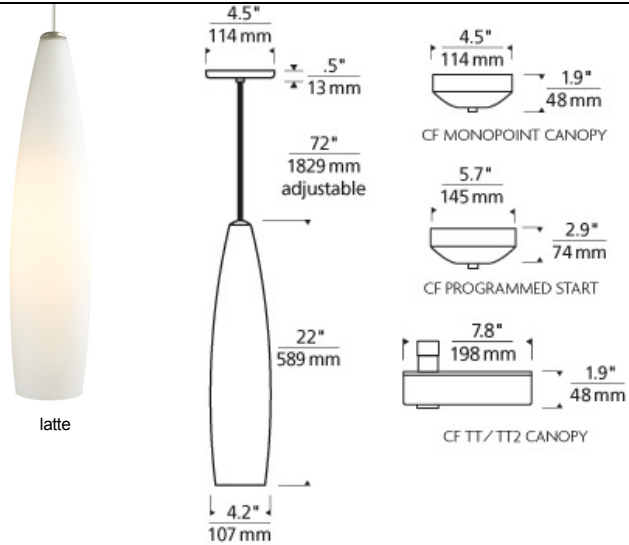

LINE - VOLTAGE PENDANTS / SUSPENSION

Fino Small Pendant

DESCRIPTION

Slender case glass shade topped with metal detail. Incandescent includes 75 watt, medium base A19 lamp. LED includes 9.5 watt, 800 delivered lumen, 2700K, medium base LED A19 lamp. Fixture provided with six feet of field-cutttable cable. Incandescent version dimmable with standard incandescent dimmer. LED version dimmable with LED compatible dimmer.

INSTALLATION

This product can mount to either a 4" square electrical box with round plaster ring or an octagon electrical box.

OTHER

TD includes 4.5" Round Canopy. Antique Bronze and Black Finish Only Available on TD.

For use on Halo*, Juno* or Lightolier* 120 volt single-circuit track, order as follows:

Incandescent: Order pendant as **700TD** and order appropriate [120V Track Adapter](#)

Compact Fluorescent: Substitute 700TD with one of the following: **700TH** (fits Halo*), **700TJ** (fits Juno*) or **700TI** (fits Lightolier*) and by substituting the finish with one of the following: **BZ** (Black/Antique Bronze), **BS** (Black/Satin Nickel), **WZ** (White/Antique Bronze) or **WS** (White/Satin Nickel).