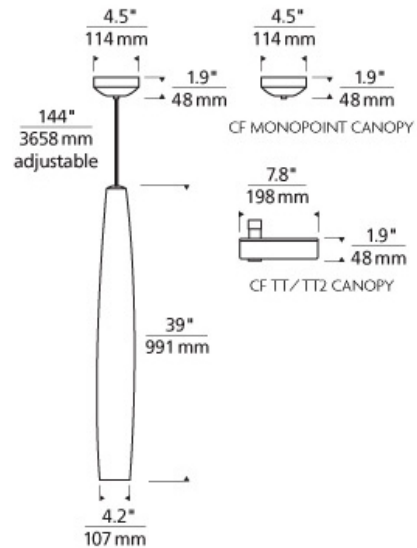

LINE - VOLTAGE PENDANTS / SUSPENSION

Fino Large Pendant

DESCRIPTION

Dramatically tall and slender the Fino pendant by Tech Lighting features sleek metal detail that projects a modern, mid-century vibe. With two warm contemporary color options, Latte and White, the Fino adds style and sophistication to your special space. The compact fluorescent lamping inside of the Fino allows for the perfect amount of light illumination. Scaling at 39" long and 4.2" in diameter the Fino is ideal for dining room lighting, foyer lighting and hospitality lighting applications. Customize this pendant even more by pairing it with the T-Trak system by Tech Lighting. Black, satin nickel, and white finish options highlighted with a satin nickel detail and clear cable; antique bronze finish includes antique bronze detail and brown cable. Includes 2G11 base 36 watt twin tube compact fluorescent lamp (electronic ballast included). Fixture provided with twelve feet of field-cutable cable. Not dimmable.

INSTALLATION

This product can mount to either a 4" square electrical box with round plaster ring or an octagon electrical box.

OTHER

TD includes 4.5" Round Canopy.
Antique Bronze and Black Finish Only Available on TD.
CF277 Lamp Only Available on TD.

WEIGHT

6.44lb / 2.92kg ±

latte

white

amber

ORDERING INFORMATION

700	SYSTEM	FINPL	COLOR	FINISH	LAMP
TD	LINE-VOLTAGE PENDANTS/SUSPENSION		L LATTE	Z ANTIQUE BRONZE	-CF COMPACT FLUORESCENT 120V
TT	SINGLE-CIRCUIT T-TRAK		W WHITE	B BLACK S SATIN NICKEL W WHITE	-CF277 COMPACT FLUORESCENT 277V