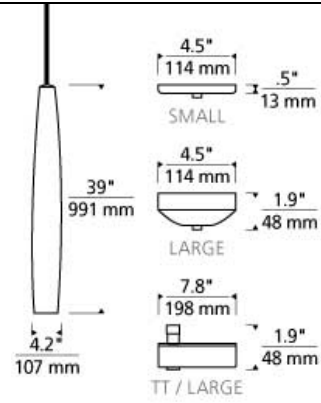

LINE - VOLTAGE PENDANTS / SUSPENSION

Fino Large Pendant

DESCRIPTION

Dramatically tall and slender the Fino pendant by Tech Lighting features sleek metal detail that projects a modern, mid-century vibe. With two warm contemporary color options, Latte and White, the Fino adds style and sophistication to your special space. The compact fluorescent lamping inside of the Fino allows for the perfect amount of light illumination. Scaling at 39" long and 4.2" in diameter the Fino is ideal for dining room lighting, foyer lighting and hospitality lighting applications. Customize this pendant even more by pairing it with the T-Trak system by Tech Lighting. Black, satin nickel, and white finish options highlighted with a satin nickel detail and clear cable; antique bronze finish includes antique bronze detail and brown cable. Includes 2G11 base 36 watt twin tube compact fluorescent lamp (electronic ballast included). Fixture provided with twelve feet of field-cutable cable. Not dimmable.

amber

INSTALLATION

This product can mount to either a 4" square electrical box with round plaster ring or an octagon electrical box.

OTHER

TD includes 4.5" Round Canopy.
Antique Bronze and Black Finish Only Available on TD.
CF277 Lamp Only Available on TD.

WEIGHT

6-6.5lb / 2.72-2.95kg ±

latte

white

ORDERING INFORMATION

700 SYSTEM	FINPL	COLOR	FINISH	LAMP
TD	LINE-VOLTAGE PENDANTS/SUSPENSION	L LATTE	Z ANTIQUE BRONZE	-CF COMPACT FLUORESCENT 120V
TT	SINGLE-CIRCUIT T-TRAK	W WHITE	B BLACK S SATIN NICKEL W WHITE	-CF277 COMPACT FLUORESCENT 277V