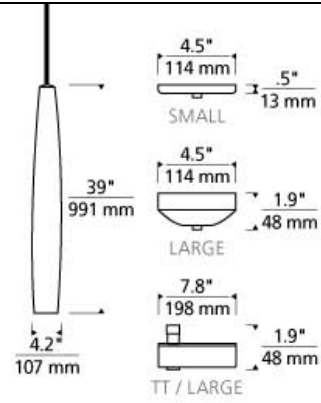

LINE - VOLTAGE PENDANTS / SUSPENSION

Fino Large Pendant

DESCRIPTION

Dramatically tall and slender the Fino pendant by Tech Lighting features sleek metal detail that projects a modern, mid-century vibe. With two warm contemporary color options, Latte and White, the Fino adds style and sophistication to your special space. The compact fluorescent lamping inside of the Fino allows for the perfect amount of light illumination. Scaling at 39" long and 4.2" in diameter the Fino is ideal for dining room lighting, foyer lighting and hospitality lighting applications. Customize this pendant even more by pairing it with the T-Trak system by Tech Lighting. Black, satin nickel, and white finish options highlighted with a satin nickel detail and clear cable; antique bronze finish includes antique bronze detail and brown cable. Includes 2G11 base 36 watt twin tube compact fluorescent lamp (electronic ballast included). Fixture provided with twelve feet of field-cuttable cable. Not dimmable.