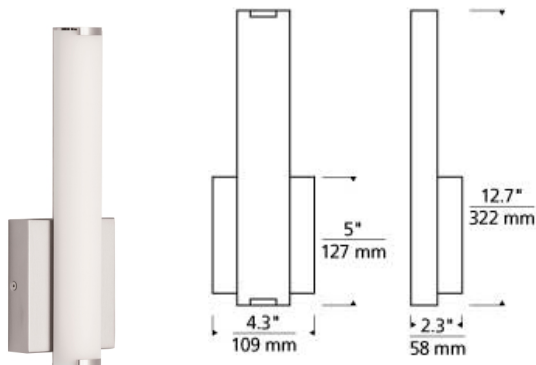

WALL COLLECTION

Finn Wall LED ADA T20

DESCRIPTION

The Finn bath light by Tech Lighting is simply sophisticated with its sleek dome shaped acrylic diffuser. The Finn provides an ample amount of wide-angled task and ambient light through the acrylic diffuser. The Finn is available in two on-trend hardware finishes, Antique Bronze and Satin Nickel, each finish further enhances its modern beauty. Your choice of LED lamping ships with the Finn saving you time and money, all lamping options are fully dimmable to create the desired ambiance in your unique space. The Finn is available in a 24" length and 36" in length making it ideal for bathroom lighting applications. Includes 11 watt, 670 delivered lumen, 3000K LED module. Dimmable with low-voltage electronic dimmer. Mounts up only. ADA compliant.

INSTALLATION

This product can mount to either a 4" square electrical box with round plaster ring or an octagonal electrical box (not included).

WEIGHT

1-1.5lb / 0.45-0.68kg ±

antique bronze satin nickel

ORDERING INFORMATION