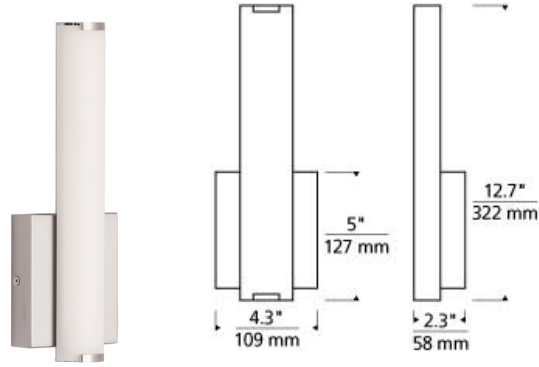

### DESCRIPTION

The sleek domed acrylic diffuser of the Finn wall sconce light from Tech Lighting discreetly softens the LED source while providing great wide-angle light distribution. Includes 10.5 watt, 670 delivered lumen, 3000K LED module. Dimmable with low-voltage electronic dimmer. Mounts up only. ADA compliant.

### INSTALLATION

This product can mount to either a 4" square electrical box with round plaster ring or an octagonal electrical box (not included).

### WEIGHT

1-1.5lb / 0.45-0.68kg ±

antique bronze

satin nickel