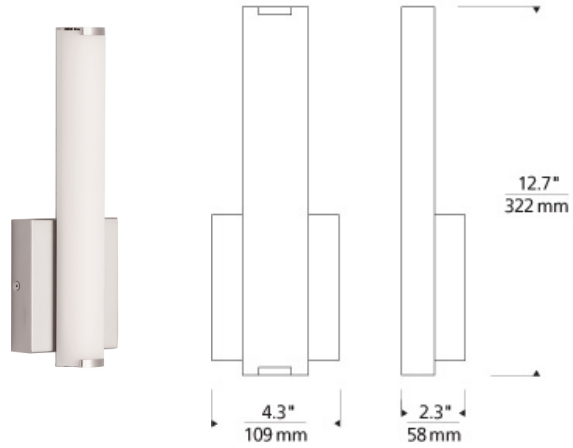

WALL COLLECTION

Finn Wall

DESCRIPTION

The sleek domed acrylic diffuser of the Finn wall sconce light from Tech Lighting discreetly softens the LED source while providing great wide-angle light distribution. Includes 10.5 watt, 670 delivered lumen, 3000K LED module. Dimmable with low-voltage electronic dimmer. Mounts up only. ADA compliant.

INSTALLATION

This product can mount to either a 4" square electrical box with round plaster ring or an octagonal electrical box (not included).

WEIGHT

1.22lb / 0.55kg ±

antique bronze

satin nickel

ORDERING INFORMATION