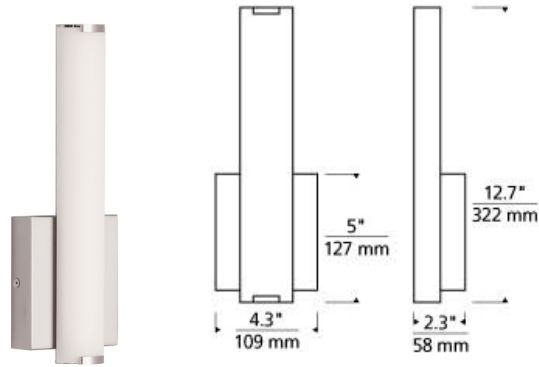

### DESCRIPTION

The sleek domed acrylic diffuser of the Finn wall sconce light from Tech Lighting discreetly softens the LED source while providing great wide-angle light distribution. Includes 10.5 watt, 670 delivered lumen, 3000K LED module. Dimmable with low-voltage electronic dimmer. Mounts up only. ADA compliant.

### INSTALLATION

This product can mount to either a 4" square electrical box with round plaster ring or an octagonal electrical box (not included).

### WEIGHT

1-1.5lb / 0.45-0.68kg ±

antique bronze

satin nickel