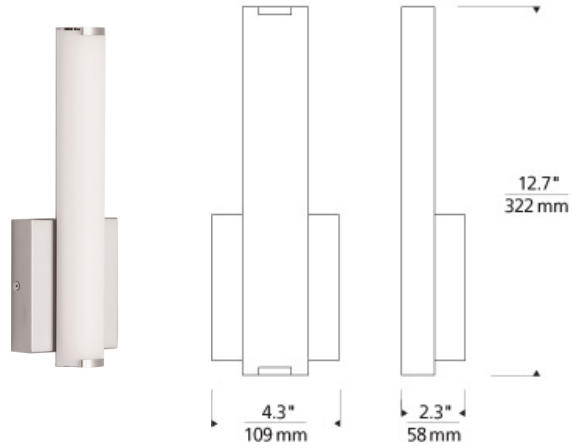

WALL COLLECTION

Finn Wall

DESCRIPTION

The sleek domed acrylic diffuser of the Finn wall sconce light from Tech Lighting discreetly softens the LED source while providing great wide-angle light distribution. Includes 10.5 watt, 670 delivered lumen, 3000K LED module. Dimmable with low-voltage electronic dimmer. Mounts up only. ADA compliant.

INSTALLATION

This product can mount to either a 4" square electrical box with round plaster ring or an octagonal electrical box (not included).

WEIGHT

1.22lb / 0.55kg ±

ORDERING INFORMATION

700WSFINN FINISH

LAMP

Z ANTIQUE BRONZE
S SATIN NICKEL

-LED930 LED 90 CRI 3000K 120V
-LED930-277 LED 90 CRI 3000K 277V

TECH LIGHTING®

7400 Linder Avenue T 847.410.4400
Skokie, Illinois 60077 F 847.410.4500

Tech Lighting, L.L.C.

700WSFINN _____

FIXTURE TYPE: _____

JOB NAME: _____

NOTES: _____

_____
_____

©2017 Tech Lighting, L.L.C. All Rights Reserved. The "Tech Lighting" graphic is a registered trademark of Tech Lighting, L.L.C. Tech Lighting reserves the right to change specifications for product improvements without notification.