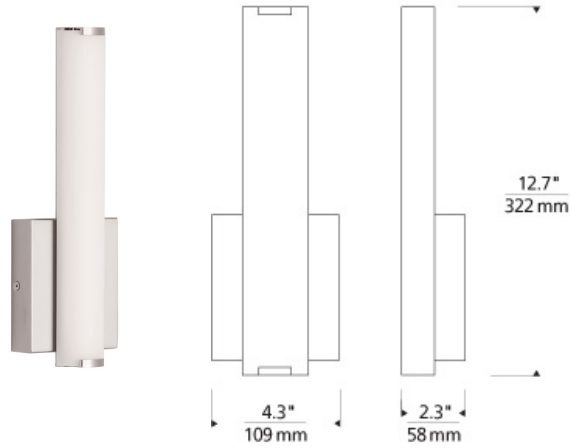

WALL COLLECTION

Finn Wall

DESCRIPTION

The sleek domed acrylic diffuser of the Finn wall sconce light from Tech Lighting discreetly softens the LED source while providing great wide-angle light distribution. Includes 10.5 watt, 670 delivered lumen, 3000K LED module. Dimmable with low-voltage electronic dimmer. Mounts up only. ADA compliant.

INSTALLATION

This product can mount to either a 4" square electrical box with round plaster ring or an octagonal electrical box (not included).

WEIGHT

1.22lb / 0.55kg ±

antique bronze

satin nickel

ORDERING INFORMATION