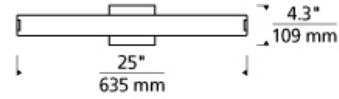

BATH COLLECTION

Finn Bath

LED ADA T20

DESCRIPTION

The Finn Bath light by Tech Lighting is simply sophisticated with its sleek dome shaped acrylic diffuser. The Finn provides an ample amount of wide-angled task and ambient light through the acrylic diffuser. The Finn is available in two on-trend hardware finishes, Antique Bronze and Satin Nickel, each finish further enhances the modern beauty of the Finn bath light. The Finn Bath ships with your choice of efficient LED lamping both options are fully dimmable to create the desired ambiance in your unique space. The Finn scales at 36" in length and 4.3" in width making it ideal for bathroom lighting and vanity lighting. May be mounted vertically or horizontally. 24" version includes 24 watt, 1252 delivered lumens; 36" version includes 33 watt, 1724 delivered lumen, 3000K LED module. Dimmable with low-voltage electronic dimmer. May be mounted horizontally and vertically. ADA compliant.

INSTALLATION

This product can mount to either a 4" square electrical box with round plaster ring or an octagonal electrical box (not included).

WEIGHT

1.5-2lb / 0.68-0.91kg ±

ORDERING INFORMATION

700BCFINN	LENGTH (A)	FINISH	LAMP
24	24"	Z ANTIQUE BRONZE	-LED930 LED 90 CRI 3000K 120V
36	36"	S SATIN NICKEL	-LED930-277 LED 90 CRI 3000K 277V