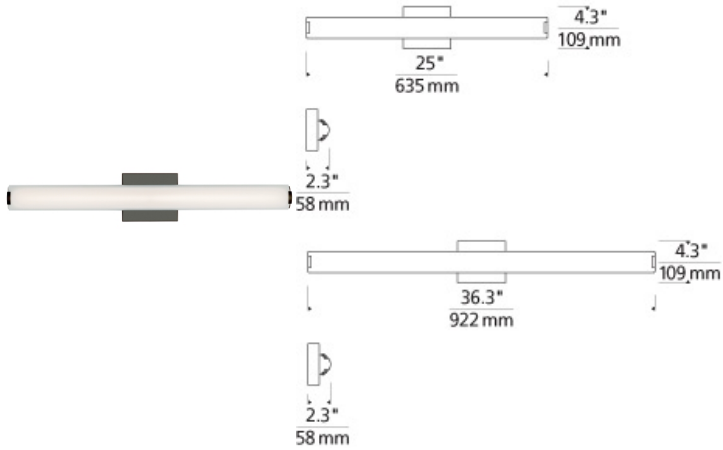

BATH COLLECTION

Finn Bath

DESCRIPTION

The sleek domed acrylic diffuser of the Finn bath vanity light from Tech Lighting discreetly softens the LED source while providing great wide-angle light distribution perfect for vanity applications. May be mounted vertically or horizontally. 24" version includes 24 watt, 1252 delivered lumens; 36" version includes 33 watt, 1724 delivered lumen, 3000K LED module. Dimmable with low-voltage electronic dimmer. May be mounted horizontally and vertically. ADA compliant.

INSTALLATION

This product can mount to either a 4" square electrical box with round plaster ring or an octagonal electrical box (not included).

WEIGHT

1.82lb / 0.83kg ±

ORDERING INFORMATION

700BCFINN	LENGTH (A)	FINISH	LAMP
24	24"	Z ANTIQUE BRONZE	-LED930 LED 90 CRI 3000K 120V
36	36"	S SATIN NICKEL	-LED930-277 LED 90 CRI 3000K 277V