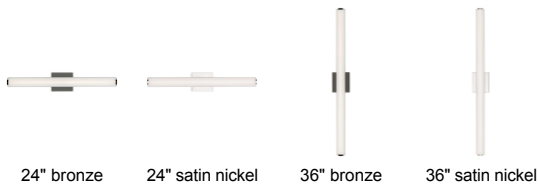

BATH COLLECTION

Finn Bath

DESCRIPTION

The sleek domed acrylic diffuser of the Finn bath vanity light from Tech Lighting discreetly softens the LED source while providing great wide-angle light distribution perfect for vanity applications. May be mounted vertically or horizontally. 24" version includes 24 watt, 1252 delivered lumens; 36" version includes 33 watt, 1724 delivered lumen, 3000K LED module. Dimmable with low-voltage electronic dimmer. May be mounted horizontally and vertically. ADA compliant.

INSTALLATION

This product can mount to either a 4" square electrical box with round plaster ring or an octagonal electrical box (not included).

WEIGHT

1.82lb / 0.83kg ±

ORDERING INFORMATION

| 700BCFINN | LENGTH (A) | FINISH | LAMP |
|-----------|------------|------------------|-----------------------------------|
| | 24 24" | Z ANTIQUE BRONZE | -LED930 LED 90 CRI 3000K 120V |
| | 36 36" | S SATIN NICKEL | -LED930-277 LED 90 CRI 3000K 277V |