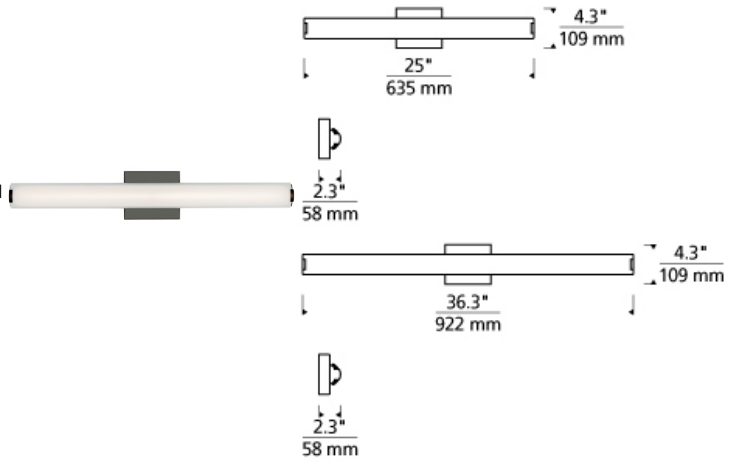

### DESCRIPTION

The sleek domed acrylic diffuser of the Finn bath vanity light from Tech Lighting discreetly softens the LED source while providing great wide-angle light distribution perfect for vanity applications. May be mounted vertically or horizontally. 24" version includes 24 watt, 1252 delivered lumens; 36" version includes 33 watt, 1724 delivered lumen, 3000K LED module. Dimmable with low-voltage electronic dimmer. May be mounted horizontally and vertically. ADA compliant.

### INSTALLATION

This product can mount to either a 4" square electrical box with round plaster ring or an octagonal electrical box (not included).

### WEIGHT

1.5-2lb / 0.68-0.91kg ±

### ORDERING INFORMATION

| 700BCFINN | LENGTH (A) | FINISH           | LAMP                              |
|-----------|------------|------------------|-----------------------------------|
| 24        | 24"        | Z ANTIQUE BRONZE | -LED930 LED 90 CRI 3000K 120V     |
| 36        | 36"        | S SATIN NICKEL   | -LED930-277 LED 90 CRI 3000K 277V |