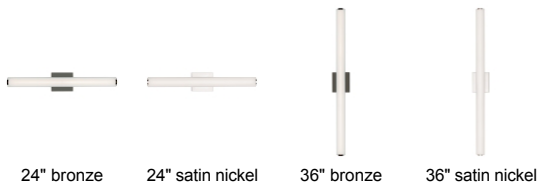

### DESCRIPTION

The sleek domed acrylic diffuser of the Finn bath vanity light from Tech Lighting discreetly softens the LED source while providing great wide-angle light distribution perfect for vanity applications. May be mounted vertically or horizontally. 24" version includes 24 watt, 1252 delivered lumens; 36" version includes 33 watt, 1724 delivered lumen, 3000K LED module. Dimmable with low-voltage electronic dimmer. May be mounted horizontally and vertically. ADA compliant.

### ORDERING INFORMATION

| 700BCFINN | LENGTH (A) | FINISH           | LAMP                              |
|-----------|------------|------------------|-----------------------------------|
| 24        | 24"        | Z ANTIQUE BRONZE | -LED930 LED 90 CRI 3000K 120V     |
| 36        | 36"        | S SATIN NICKEL   | -LED930-277 LED 90 CRI 3000K 277V |