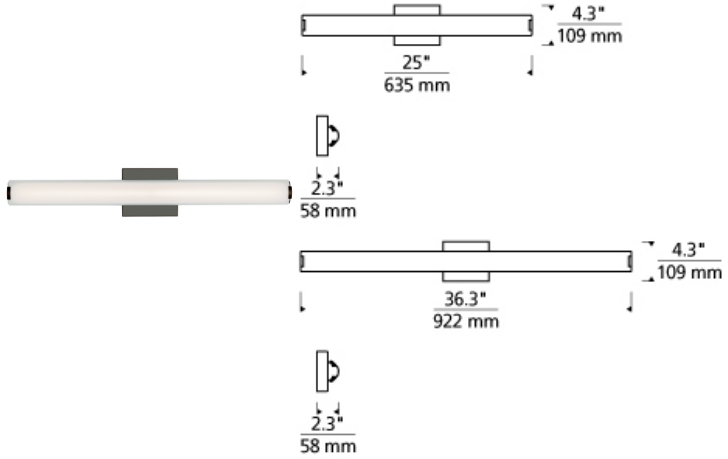

### DESCRIPTION

The sleek domed acrylic diffuser of the Finn bath vanity light from Tech Lighting discreetly softens the LED source while providing great wide-angle light distribution perfect for vanity applications. May be mounted vertically or horizontally. 24" version includes 24 watt, 1252 delivered lumens; 36" version includes 33 watt, 1724 delivered lumen, 3000K LED module. Dimmable with low-voltage electronic dimmer. May be mounted horizontally and vertically. ADA compliant.

### INSTALLATION

This product can mount to either a 4" square electrical box with round plaster ring or an octagonal electrical box (not included).

### WEIGHT

1.5-2lb / 0.68-0.91kg ±