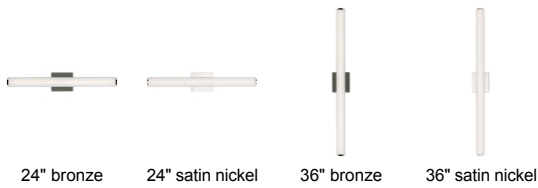

BATH COLLECTION

Finn Bath

DESCRIPTION

The sleek domed acrylic diffuser of the Finn bath vanity light from Tech Lighting discreetly softens the LED source while providing great wide-angle light distribution perfect for vanity applications. May be mounted vertically or horizontally. 24" version includes 24 watt, 1252 delivered lumens; 36" version includes 33 watt, 1724 delivered lumen, 3000K LED module. Dimmable with low-voltage electronic dimmer. May be mounted horizontally and vertically. ADA compliant.

INSTALLATION

This product can mount to either a 4" square electrical box with round plaster ring or an octagonal electrical box (not included).

WEIGHT

1.5-2lb / 0.68-0.91kg ±

ORDERING INFORMATION

700BCFINN	LENGTH (A)	FINISH	LAMP
24	24"	Z ANTIQUE BRONZE	-LED930 LED 90 CRI 3000K 120V
36	36"	S SATIN NICKEL	-LED930-277 LED 90 CRI 3000K 277V