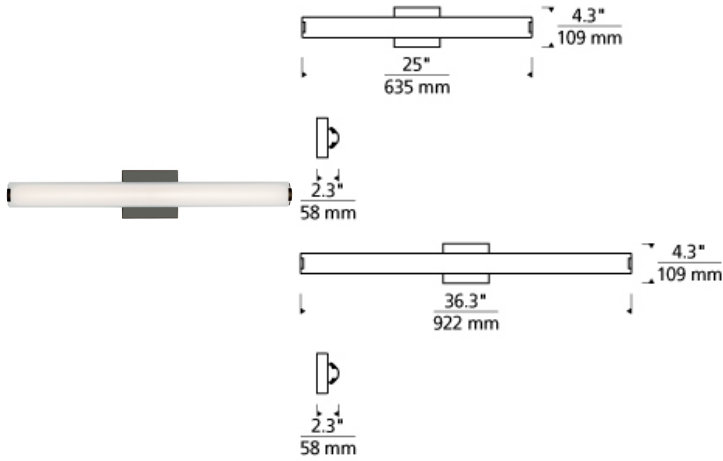

BATH COLLECTION

Finn Bath

DESCRIPTION

The sleek domed acrylic diffuser of the Finn bath vanity light from Tech Lighting discreetly softens the LED source while providing great wide-angle light distribution perfect for vanity applications. May be mounted vertically or horizontally. 24" version includes 24 watt, 1252 delivered lumens; 36" version includes 33 watt, 1724 delivered lumen, 3000K LED module. Dimmable with low-voltage electronic dimmer. May be mounted horizontally and vertically. ADA compliant.

INSTALLATION

This product can mount to either a 4" square electrical box with round plaster ring or an octagonal electrical box (not included).

WEIGHT

1.5-2lb / 0.68-0.91kg ±

ORDERING INFORMATION

700BCFINN	LENGTH (A)	FINISH	LAMP
24	24"	Z ANTIQUE BRONZE	-LED930 LED 90 CRI 3000K 120V
36	36"	S SATIN NICKEL	-LED930-277 LED 90 CRI 3000K 277V