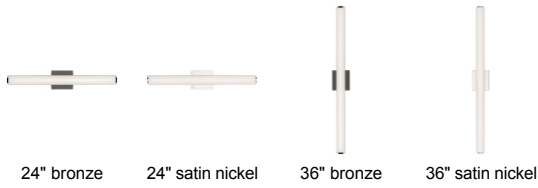

BATH COLLECTION

Finn Bath

DESCRIPTION

The sleek domed acrylic diffuser of the Finn bath vanity light from Tech Lighting discreetly softens the LED source while providing great wide-angle light distribution perfect for vanity applications. May be mounted vertically or horizontally. 24" version includes 24 watt, 1252 delivered lumens; 36" version includes 33 watt, 1724 delivered lumen, 3000K LED module. Dimmable with low-voltage electronic dimmer. May be mounted horizontally and vertically. ADA compliant.

INSTALLATION

This product can mount to either a 4" square electrical box with round plaster ring or an octagonal electrical box (not included).

WEIGHT

1.82lb / 0.83kg ±

ORDERING INFORMATION

700BCFINN	LENGTH (A)	FINISH	LAMP
24	24"	Z ANTIQUE BRONZE	-LED930 LED 90 CRI 3000K 120V
36	36"	S SATIN NICKEL	-LED930-277 LED 90 CRI 3000K 277V