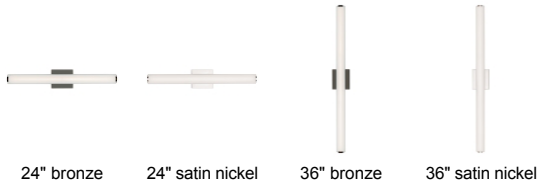

BATH COLLECTION

Finn Bath

LED ADA T20

DESCRIPTION

The Finn Bath light by Tech Lighting is simply sophisticated with its sleek dome shaped acrylic diffuser. The Finn provides an ample amount of wide-angled task and ambient light through the acrylic diffuser. The Finn is available in two on-trend hardware finishes, Antique Bronze and Satin Nickel, each finish further enhances the modern beauty of the Finn bath light. The Finn Bath ships with your choice of efficient LED lamping both options are fully dimmable to create the desired ambiance in your unique space. The Finn scales at 36" in length and 4.3" in width making it ideal for bathroom lighting and vanity lighting. May be mounted vertically or horizontally. 24" version includes 24 watt, 1252 delivered lumens; 36" version includes 33 watt, 1724 delivered lumen, 3000K LED module. Dimmable with low-voltage electronic dimmer. May be mounted horizontally and vertically. ADA compliant.

INSTALLATION

This product can mount to either a 4" square electrical box with round plaster ring or an octagonal electrical box (not included).

WEIGHT

1.5-2lb / 0.68-0.91kg ±

ORDERING INFORMATION

700BCFINN	LENGTH (A)	FINISH	LAMP
24	24"	Z ANTIQUE BRONZE	-LED930 LED 90 CRI 3000K 120V
36	36"	S SATIN NICKEL	-LED930-277 LED 90 CRI 3000K 277V