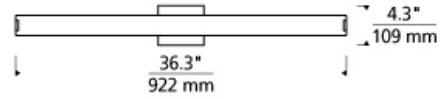

BATH COLLECTION

Finn Bath

LED ADA T20

DESCRIPTION

The Finn Bath light by Tech Lighting is simply sophisticated with its sleek dome shaped acrylic diffuser. The Finn provides an ample amount of wide-angled task and ambient light through the acrylic diffuser. The Finn is available in two on-trend hardware finishes, Antique Bronze and Satin Nickel, each finish further enhances the modern beauty of the Finn bath light. The Finn Bath ships with your choice of efficient LED lamping both options are fully dimmable to create the desired ambiance in your unique space. The Finn scales at 36" in length and 4.3" in width making it ideal for bathroom lighting and vanity lighting. May be mounted vertically or horizontally. 24" version includes 24 watt, 1252 delivered lumens; 36" version includes 33 watt, 1724 delivered lumen, 3000K LED module. Dimmable with low-voltage electronic dimmer. May be mounted horizontally and vertically. ADA compliant.

INSTALLATION

This product can mount to either a 4" square electrical box with round plaster ring or an octagonal electrical box (not included).

WEIGHT

1.5-2lb / 0.68-0.91kg ±

ORDERING INFORMATION

700BCFINN	LENGTH (A)	FINISH	LAMP
24	24"	Z ANTIQUE BRONZE	-LED930 LED 90 CRI 3000K 120V
36	36"	S SATIN NICKEL	-LED930-277 LED 90 CRI 3000K 277V