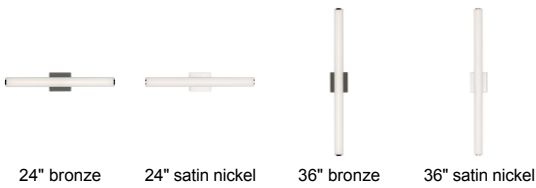

BATH COLLECTION

Finn Bath

LED ADA T20

DESCRIPTION

The sleek domed acrylic diffuser of the Finn bath vanity light from Tech Lighting discreetly softens the LED source while providing great wide-angle light distribution perfect for vanity applications. May be mounted vertically or horizontally. 24" version includes 24 watt, 1252 delivered lumens; 36" version includes 33 watt, 1724 delivered lumen, 3000K LED module. Dimmable with low-voltage electronic dimmer. May be mounted horizontally and vertically. ADA compliant.

INSTALLATION

This product can mount to either a 4" square electrical box with round plaster ring or an octagonal electrical box (not included).

WEIGHT

1.5-2lb / 0.68-0.91kg ±

ORDERING INFORMATION

700BCFINN	LENGTH (A)	FINISH	LAMP
24	24"	Z ANTIQUE BRONZE	-LED930 LED 90 CRI 3000K 120V
36	36"	S SATIN NICKEL	-LED930-277 LED 90 CRI 3000K 277V

TECH LIGHTING®

7400 Linder Avenue T 847.410.4400
Skokie, Illinois 60077 F 847.410.4500

Tech Lighting, L.L.C.

700BCFINN _____

FIXTURE TYPE: _____

JOB NAME: _____

NOTES: _____

_____

_____