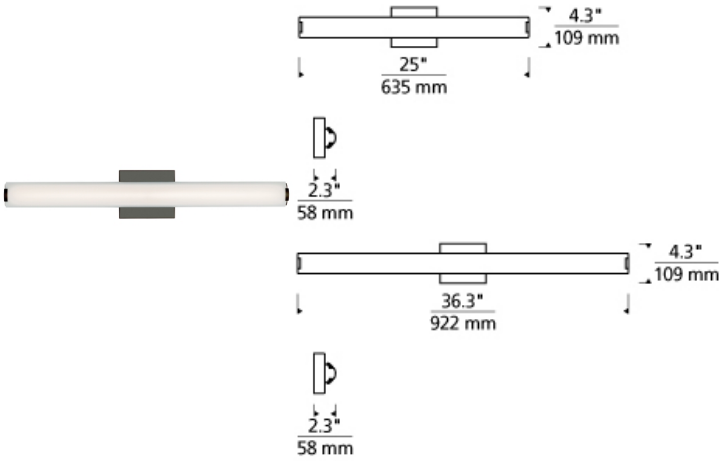

BATH COLLECTION

Finn Bath

DESCRIPTION

The sleek domed acrylic diffuser of the Finn bath vanity light from Tech Lighting discreetly softens the LED source while providing great wide-angle light distribution perfect for vanity applications. May be mounted vertically or horizontally. 24" version includes 24 watt, 1252 delivered lumens; 36" version includes 33 watt, 1724 delivered lumen, 3000K LED module. Dimmable with low-voltage electronic dimmer. May be mounted horizontally and vertically. ADA compliant.

INSTALLATION

This product can mount to either a 4" square electrical box with round plaster ring or an octagonal electrical box (not included).

WEIGHT

1.82lb / 0.83kg ±

ORDERING INFORMATION

| 700BCFINN | LENGTH (A) | FINISH | LAMP |
|-----------|------------|------------------|-----------------------------------|
| | 24 24" | Z ANTIQUE BRONZE | -LED930 LED 90 CRI 3000K 120V |
| | 36 36" | S SATIN NICKEL | -LED930-277 LED 90 CRI 3000K 277V |