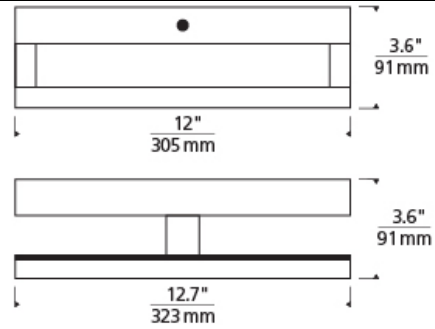

FLUSH & SEMI-FLUSH MOUNT

Finch Float Flush Mount Ceiling

DESCRIPTION

Clean lines and edge-lit LED light guide technology combine in this modern flush mount that "floats"™ just below the ceiling. Round includes 29 watt, 1230 net lumen, 3000K LED. Square includes 27 watt, 1450 net lumen, 3000K LED. Dimmable with low-voltage electronic dimmer.

INSTALLATION

This product can mount to either a 4" square electrical box with round plaster ring or an octagonal electrical box (not included).

WEIGHT

5.13lb / 2.33kg ±

ORDERING INFORMATION

700FMFINF	SHAPE OR SIZE	FINISH	LAMP
R	ROUND	Z ANTIQUE BRONZE	-LED830 LED 3000K 80 CRI 120V
S	SQUARE	S SATIN NICKEL	-LED830-277 LED 3000K 80 CRI 277V

TECH LIGHTING®
7400 Linder Avenue T 847.410.4400
Skokie, Illinois 60077 F 847.410.4500
Tech Lighting, L.L.C.

700FMFINF _____

FIXTURE TYPE: _____

JOB NAME: _____

NOTES: _____

_____

_____

©2017 Tech Lighting, L.L.C. All Rights Reserved. The "Tech Lighting" graphic is a registered trademark of Tech Lighting, L.L.C. Tech Lighting reserves the right to change specifications for product improvements without notification.