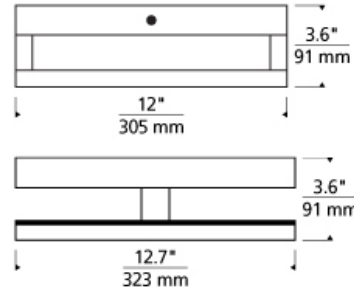

FLUSH & SEMI-FLUSH MOUNT

Finch Float Flush Mount Ceiling

LED T20

DESCRIPTION

Modern and clean lines converge to create the Finch Float Flush Mount Ceiling fixture by Tech Lighting. This ultra-slim and ultra-sleek modern flush mount is only two inches deep making it modern by design yet minimal in visual presence. The Finch is available in round or square design and comes in two on-trend hardware finishes. Scaling at 12" or 12.7" in diameter the Finch is ideal for bathroom lighting, hallway lighting and closet lighting and can be mounted either on the wall or ceiling. Your choice of LED lamping ships with the Finch saving you time and money, all lamping options are fully dimmable to create the desired ambiance in your special space. Also available in the Finch family is the Finch Flush Mount Ceiling, simply search for the Finch Float Flush Mount Ceiling to find its closest relatives. Round includes 29 watt, 1230 net lumen, 3000K LED. Square includes 27 watt, 1450 net lumen, 3000K LED. Dimmable with low-voltage electronic dimmer.

INSTALLATION

This product can mount to either a 4" square electrical box with round plaster ring or an octagonal electrical box (not included).

WEIGHT

5.13lb / 2.33kg ±

antique bronze
round

satin nickel
round

antique bronze
square

satin nickel
square

ORDERING INFORMATION

700FMFINF	SHAPE OR SIZE	FINISH	LAMP
R	ROUND	Z ANTIQUE BRONZE	-LED830 LED 3000K 80 CRI 120V
S	SQUARE	S SATIN NICKEL	-LED830-277 LED 3000K 80 CRI 277V