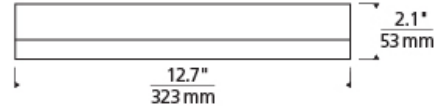

FLUSH & SEMI-FLUSH MOUNT

Finch Flush Mount Ceiling

DESCRIPTION

Clean lines and edge-lit LED light guide technology combine in this ultra-slim modern flush mount that is just two inches deep. Round includes 29 watt, 1230 net lumen, 3000K LED. Square includes 27 watt, 1450 net lumen, 3000K LED. Dimmable with low-voltage electronic dimmer.

INSTALLATION

This product can mount to either a 4" square electrical box with round plaster ring or an octagonal electrical box (not included).

WEIGHT

5.11lb / 2.32kg ±

antique bronze round

satin nickel round