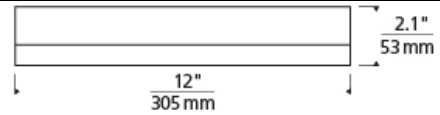

FLUSH & SEMI-FLUSH MOUNT

Finch Flush Mount Ceiling

DESCRIPTION

Clean lines and edge-lit LED light guide technology combine in this ultra-slim modern flush mount that is just two inches deep. Round includes 29 watt, 1230 net lumen, 3000K LED. Square includes 27 watt, 1450 net lumen, 3000K LED. Dimmable with low-voltage electronic dimmer.

INSTALLATION

This product can mount to either a 4" square electrical box with round plaster ring or an octagonal electrical box (not included).

WEIGHT

5.11lb / 2.32kg ±

antique bronze round

satin nickel round