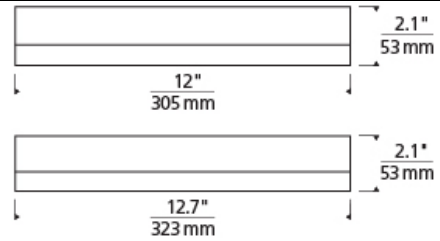

FLUSH & SEMI-FLUSH MOUNT

Finch Flush Mount Ceiling

DESCRIPTION

Clean lines and edge-lit LED light guide technology combine in this ultra-slim modern flush mount that is just two inches deep. Round includes 29 watt, 1230 net lumen, 3000K LED. Square includes 27 watt, 1450 net lumen, 3000K LED. Dimmable with low-voltage electronic dimmer.

INSTALLATION

This product can mount to either a 4" square electrical box with round plaster ring or an octagonal electrical box (not included).

WEIGHT

5.11lb / 2.32kg ±

antique bronze round

satin nickel round