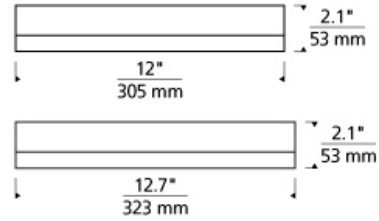

FLUSH & SEMI-FLUSH MOUNT

Finch Flush Mount Ceiling

DESCRIPTION

Clean lines and edge-lit LED light guide technology combine in this ultra-slim modern flush mount that is just two inches deep. Round includes 29 watt, 1230 net lumen, 3000K LED. Square includes 27 watt, 1450 net lumen, 3000K LED. Dimmable with low-voltage electronic dimmer.

INSTALLATION

This product can mount to either a 4" square electrical box with round plaster ring or an octagonal electrical box (not included).

WEIGHT

5.11lb / 2.32kg ±

antique bronze round

satin nickel round

antique bronze square

satin nickel square

ORDERING INFORMATION

700FMFIN	SHAPE OR SIZE	FINISH	LAMP
R	ROUND	Z ANTIQUE BRONZE	-LED830 LED 3000K 80 CRI 120V
S	SQUARE	S SATIN NICKEL	-LED830-277 LED 3000K 80 CRI 277V

TECH LIGHTING®
7400 Linder Avenue T 847.410.4400
Skokie, Illinois 60077 F 847.410.4500
Tech Lighting, L.L.C.

700FMFIN _____

FIXTURE TYPE: _____

JOB NAME: _____

NOTES: _____

_____

_____

©2018 Tech Lighting, L.L.C. All Rights Reserved. The "Tech Lighting" graphic is a registered trademark of Tech Lighting, L.L.C. Tech Lighting reserves the right to change specifications for product improvements without notification.