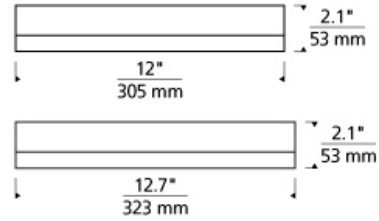

FLUSH & SEMI-FLUSH MOUNT

Finch Flush Mount Ceiling

DESCRIPTION

Clean lines and edge-lit LED light guide technology combine in this ultra-slim modern flush mount that is just two inches deep. Round includes 29 watt, 1230 net lumen, 3000K LED. Square includes 27 watt, 1450 net lumen, 3000K LED. Dimmable with low-voltage electronic dimmer.

INSTALLATION

This product can mount to either a 4" square electrical box with round plaster ring or an octagonal electrical box (not included).

WEIGHT

5.11lb / 2.32kg ±

antique bronze round

satin nickel round