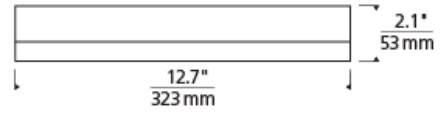

FLUSH & SEMI-FLUSH MOUNT

Finch Flush Mount Ceiling

DESCRIPTION

Clean lines and edge-lit LED light guide technology combine in this ultra-slim modern flush mount that is just two inches deep. Round includes 29 watt, 1230 net lumen, 3000K LED. Square includes 27 watt, 1450 net lumen, 3000K LED. Dimmable with low-voltage electronic dimmer.

INSTALLATION

This product can mount to either a 4" square electrical box with round plaster ring or an octagonal electrical box (not included).

WEIGHT

5.11lb / 2.32kg ±

antique bronze round

satin nickel round

antique bronze square

satin nickel square

ORDERING INFORMATION

700FMFIN	SHAPE OR SIZE	FINISH	LAMP
R	ROUND	Z ANTIQUE BRONZE	-LED830 LED 3000K 80 CRI 120V
S	SQUARE	S SATIN NICKEL	-LED830-277 LED 3000K 80 CRI 277V

TECH LIGHTING®
7400 Linder Avenue T 847.410.4400
Skokie, Illinois 60077 F 847.410.4500
Tech Lighting, L.L.C.

700FMFIN _____

FIXTURE TYPE: _____

JOB NAME: _____

NOTES: _____

_____

_____

©2017 Tech Lighting, L.L.C. All Rights Reserved. The "Tech Lighting" graphic is a registered trademark of Tech Lighting, L.L.C. Tech Lighting reserves the right to change specifications for product improvements without notification.