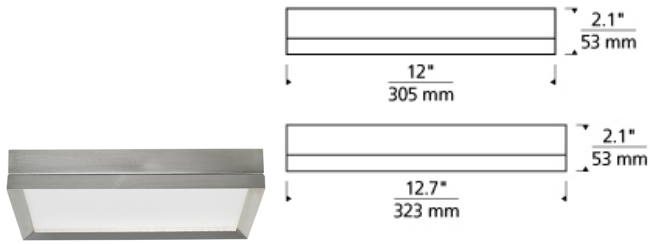

# FLUSH & SEMI-FLUSH MOUNT

### DESCRIPTION

Modern and clean lines converge to create the Finch ceiling flush mount by Tech Lighting. This ultra-slim and ultra-sleek modern flush mount is only two inches deep making it modern by design yet minimal in visual presence. The Finch is available in round or square design and comes in two on-trend hardware finishes. Scaling at 12" or 12.7" in diameter the Finch is ideal for bathroom lighting, hallway lighting and closet lighting and can be mounted either on the wall or ceiling. Your choice of LED lamping ships with the Finch saving you time and money, all lamping options are fully dimmable to create the desired ambiance in your special space. Also available in the Finch family is the Finch Float Flush Mount Ceiling, simply search for the Finch Flush Mount Ceiling to find its closest relatives. Round includes 29 watt, 1230 net lumen, 3000K LED. Square includes 27 watt, 1450 net lumen, 3000K LED. Dimmable with low-voltage electronic dimmer.