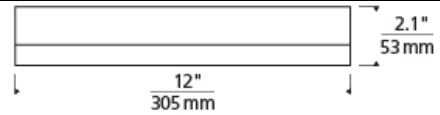

FLUSH & SEMI-FLUSH MOUNT

Finch Flush Mount Ceiling

DESCRIPTION

Clean lines and edge-lit LED light guide technology combine in this ultra-slim modern flush mount that is just two inches deep. Round includes 29 watt, 1230 net lumen, 3000K LED. Square includes 27 watt, 1450 net lumen, 3000K LED. Dimmable with low-voltage electronic dimmer.

INSTALLATION

This product can mount to either a 4" square electrical box with round plaster ring or an octagonal electrical box (not included).

WEIGHT

5.11lb / 2.32kg ±

antique bronze round

satin nickel round

antique bronze square

satin nickel square

ORDERING INFORMATION

700FMFIN	SHAPE OR SIZE	FINISH	LAMP
R	ROUND	Z ANTIQUE BRONZE	-LED830 LED 3000K 80 CRI 120V
S	SQUARE	S SATIN NICKEL	-LED830-277 LED 3000K 80 CRI 277V

TECH LIGHTING®
7400 Linder Avenue T 847.410.4400
Skokie, Illinois 60077 F 847.410.4500
Tech Lighting, L.L.C.

700FMFIN _____

FIXTURE TYPE: _____

JOB NAME: _____

NOTES: _____

_____

_____

©2017 Tech Lighting, L.L.C. All Rights Reserved. The "Tech Lighting" graphic is a registered trademark of Tech Lighting, L.L.C. Tech Lighting reserves the right to change specifications for product improvements without notification.