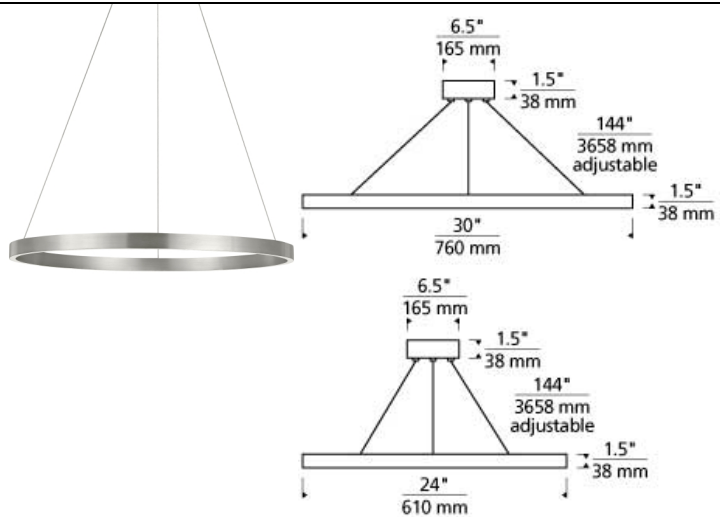

LINE - VOLTAGE PENDANTS / SUSPENSION

Fiama Suspension LED

DESCRIPTION

The Fiama chandelier by Tech Lighting is a transitional style chandelier but with an entirely modern twist. At its most unadulterated form the Fiama is a slender metal ring that houses gently diffused upward and downward firing LEDs, providing functional light with an ultra-chic aesthetic. This modern work of art is available in two distinct sizes, 24" and 30" in diameter making it ideal for a wide range of lighting applications such as dining room lighting, foyer lighting and a host of commercial lighting applications. The Fiama pendant light ships with a fully dimmable integrated LED lamp. 24IN includes 80 watt, 3392 delivered lumen, 90 CRI 3000K LED module. Dimmable with low-voltage electronic dimmer. 30IN includes 156 watt, 5830 delivered lumen, 3000K LED module. Fixture provided with twelve feet of field-cuttable cable to match finish selection.

INSTALLATION

This product can mount to either a 4" square electrical box with round plaster ring or an octagonal electrical box (not included).

WEIGHT

5-6lb / 2.27-2.72kg ±

24" black 24" satin nickel 24" white 30" black 30" satin nickel 30" white

ORDERING INFORMATION

700FIA	SHAPE OR SIZE	FINISH	LAMP
24	24" DIAMETER	B BLACK	-LED930 LED 90 CRI 3000K 120V-277V UNV
30	30" DIAMETER	S SATIN NICKEL	
		W WHITE	

Tech Lighting, L.L.C.

700FIA _____

FIXTURE TYPE: _____