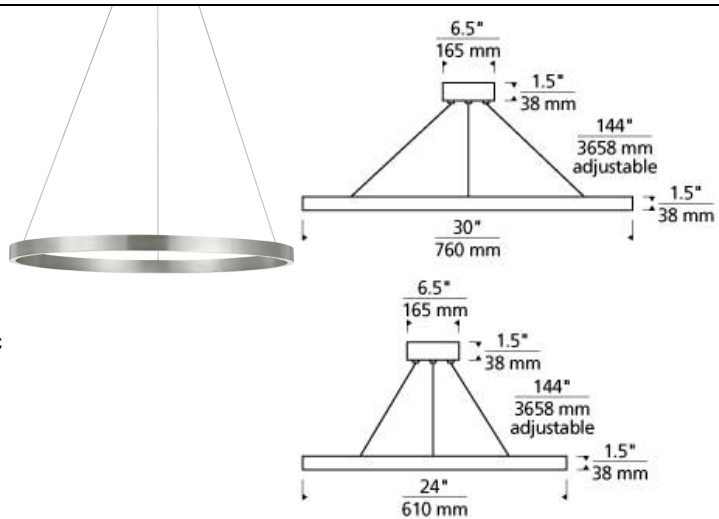

LINE - VOLTAGE PENDANTS / SUSPENSION

Fiama Suspension LED T20

DESCRIPTION

The Fiama chandelier by Tech Lighting is a transitional style chandelier but with an entirely modern twist. At its most unadulterated form the Fiama is a slender metal ring that houses gently diffused upward and downward firing LEDs, providing functional light with an ultra-chic aesthetic. This modern work of art is available in two distinct sizes, 24" and 30" in diameter making it ideal for a wide range of lighting applications such as dining room lighting, foyer lighting and a host of commercial lighting applications. The Fiama pendant light ships with a fully dimmable integrated LED lamp. 24IN includes 80 watt, 3392 delivered lumen, 90 CRI 3000K LED module. 30IN includes 156 watt, 5830 delivered lumen, 3000K LED module. Dimmable with most LED compatible ELV, TRIAC and 0-10V dimmers. Fixture provided with twelve feet of field-cutttable cable to match finish selection.

INSTALLATION

This product can mount to either a 4" square electrical box with round plaster ring or an octagonal electrical box (not included).

WEIGHT

5-6lb / 2.27-2.72kg ±

24" black 24" satin nickel 24" white 30" black 30" satin nickel 30" white

ORDERING INFORMATION

700FIA	SHAPE OR SIZE	FINISH	LAMP
24	24" DIAMETER	B BLACK	-LED930 LED 90 CRI 3000K 120V-277V UNV
30	30" DIAMETER	S SATIN NICKEL	
		W WHITE	

Tech Lighting, L.L.C.

700FIA _____

FIXTURE TYPE: _____