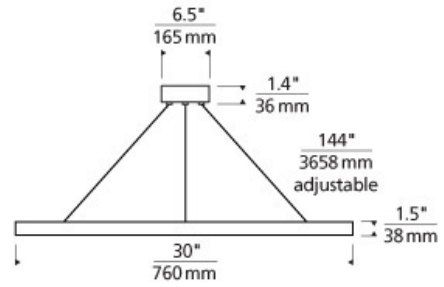

LINE - VOLTAGE PENDANTS / SUSPENSION

Fiama Suspension

DESCRIPTION

A slender metal ring houses gently diffused upward and downward firing LEDs to provide functional light to the ultra-chic Fiama chandelier from Tech Lighting. Three sizes of optional candle accessories are available to adorn the light fixture. Multiple fixture and accessory finish options provide the opportunity to create a truly customized light fixture. 24" includes 80 watt, 3392 net lumen, 80 CRI 3000K LED. 30" includes 156 watt, 9300 net lumen, 3000K LED. Canopy included matches the fixture. Fixture provided with twelve feet of field-cuttable cable. Dimmable with low-voltage electronic dimmer.

INSTALLATION

This product can mount to either a 4" square electrical box with round plaster ring or an octagonal electrical box (not included).