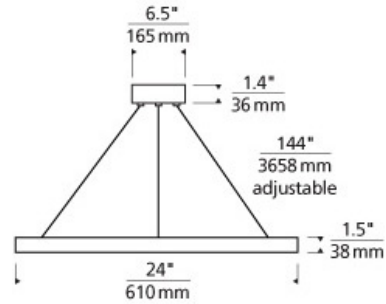

LINE - VOLTAGE PENDANTS / SUSPENSION

Fiama Suspension

DESCRIPTION

A slender metal ring houses gently diffused upward and downward firing LEDs to provide functional light to the ultra-chic Fiama chandelier from Tech Lighting. Three sizes of optional candle accessories are available to adorn the light fixture. Multiple fixture and accessory finish options provide the opportunity to create a truly customized light fixture. 24" includes 80 watt, 3392 net lumen, 80 CRI 3000K LED. 30" includes 156 watt, 9300 net lumen, 3000K LED. Canopy included matches fixture finish selection. Fixture provided with twelve feet of field-cuttable cable. Dimmable with low-voltage electronic dimmer.

INSTALLATION

This product can mount to either a 4" square electrical box with round plaster ring or an octagonal electrical box (not included).

ACCESSORIES & OPTICAL CONTROLS

Fiama Candle Accessory

24" black blank 24" black 24" satin nickel blank 24" satin nickel 24" white blank 30" black blank 30" black 30" satin nickel blank 30" satin nickel

ORDERING INFORMATION

700FIA	SHAPE OR SIZE	FINISH	LAMP
24	24" DIAMETER	B BLACK	-LED930 LED 90 CRI 3000K 120V-277V UNV
30	30" DIAMETER	S SATIN NICKEL	
		W WHITE	

TECH LIGHTING®
 7400 Linder Avenue T 847.410.4400
 Skokie, Illinois 60077 F 847.410.4500