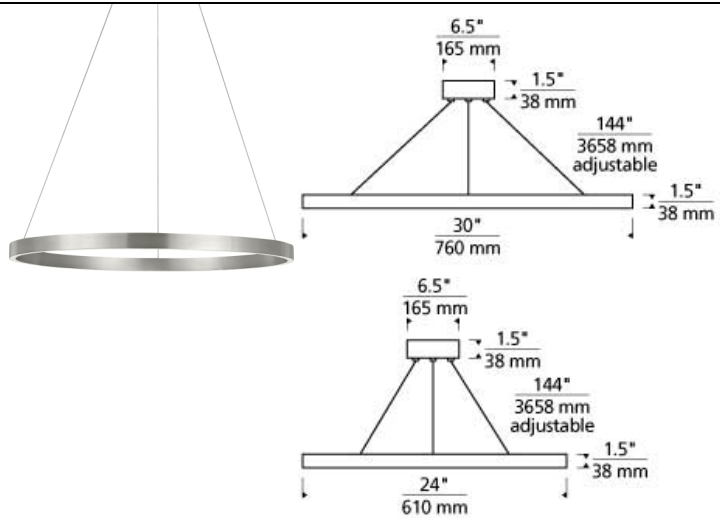

LINE - VOLTAGE PENDANTS / SUSPENSION

Fiama Suspension

DESCRIPTION

The Fiama chandelier by Tech Lighting is a transitional style chandelier but with an entirely modern twist. At its most unadulterated form the Fiama is a slender metal ring that houses gently diffused upward and downward firing LEDs, providing functional light with an ultra-chic aesthetic. This modern work of art is available in two distinct sizes, 24" and 30" in diameter making it ideal for a wide range of lighting applications such as dining room lighting, foyer lighting and a host of commercial lighting applications. The Fiama pendant light ships with a fully dimmable integrated LED lamp. 24" includes 80 watt, 3392 net lumen, 90 CRI 3000K LED. 30" includes 156 watt, 9300 net lumen, 3000K LED. Canopy included matches finish selection. Fixture provided with twelve feet of field-cutable cable. Dimmable with low-voltage electronic dimmer.

INSTALLATION

This product can mount to either a 4" square electrical box with round plaster ring or an octagonal electrical box (not included).

WEIGHT

5-6lb / 2.27-2.72kg ±

24" black 24" satin nickel 24" white 30" black 30" satin nickel 30" white

ORDERING INFORMATION

700FIA	SHAPE OR SIZE	FINISH	LAMP
24	24" DIAMETER	B BLACK	-LED930 LED 90 CRI 3000K 120V-277V UNV
30	30" DIAMETER	S SATIN NICKEL	
		W WHITE	

TECH LIGHTING®

7400 Linder Avenue T 847.410.4400
Skokie, Illinois 60077 F 847.410.4500