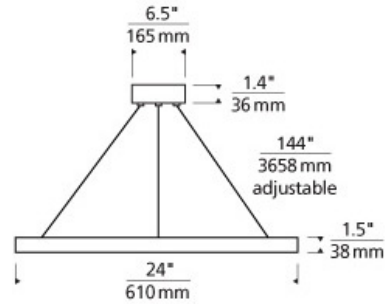

ACCESSORIES & OPTICAL CONTROLS

Fiama Candle Accessory

24" black blank   24" black   24" satin nickel blank   24" satin nickel   24" white blank   30" black blank   30" black   30" satin nickel blank   30" satin nickel

ORDERING INFORMATION

700FIA	SHAPE OR SIZE	FINISH	LAMP
24	24" DIAMETER	B BLACK	-LED930 LED 90 CRI 3000K 120V
30	30" DIAMETER	S SATIN NICKEL W WHITE	-LED930 LED 90 CRI 3000K 120V-277V UNV

TECH LIGHTING®
7400 Linder Avenue   T 847.410.4400
Skokie, Illinois 60077   F 847.410.4500

Tech Lighting, L.L.C.

700FIA _____

FIXTURE TYPE: _____

JOB NAME: _____

NOTES: _____

_____

_____