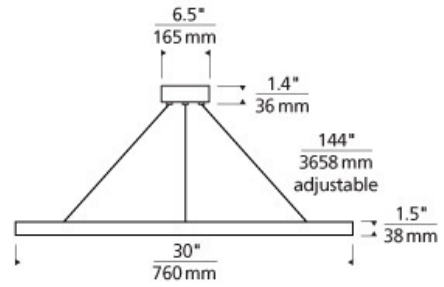

LINE - VOLTAGE PENDANTS / SUSPENSION

Fiama Suspension

DESCRIPTION

A slender metal ring houses gently diffused upward and downward firing LEDs to provide functional light to the ultra-chic Fiama chandelier from Tech Lighting. Three sizes of optional candle accessories are available to adorn the light fixture. Multiple fixture and accessory finish options provide the opportunity to create a truly customized light fixture. 24" includes 80 watt, 3392 net lumen, 80 CRI 3000K LED. 30" includes 156 watt, 9300 net lumen, 3000K LED. Canopy included matches fixture finish selection. Fixture provided with twelve feet of field-cuttable cable. Dimmable with low-voltage electronic dimmer.

INSTALLATION

This product can mount to either a 4" square electrical box with round plaster ring or an octagonal electrical box (not included).

ACCESSORIES & OPTICAL CONTROLS

Fiama Candle Accessory

24" black blank 24" black 24" satin nickel blank 24" satin nickel 24" white blank 30" black blank 30" black 30" satin nickel blank 30" satin nickel

ORDERING INFORMATION

700FIA	SHAPE OR SIZE	FINISH	LAMP
24	24" DIAMETER	B BLACK	-LED930 LED 90 CRI 3000K 120V-277V UNV
30	30" DIAMETER	S SATIN NICKEL	
		W WHITE	

TECH LIGHTING®
 7400 Linder Avenue T 847.410.4400
 Skokie, Illinois 60077 F 847.410.4500