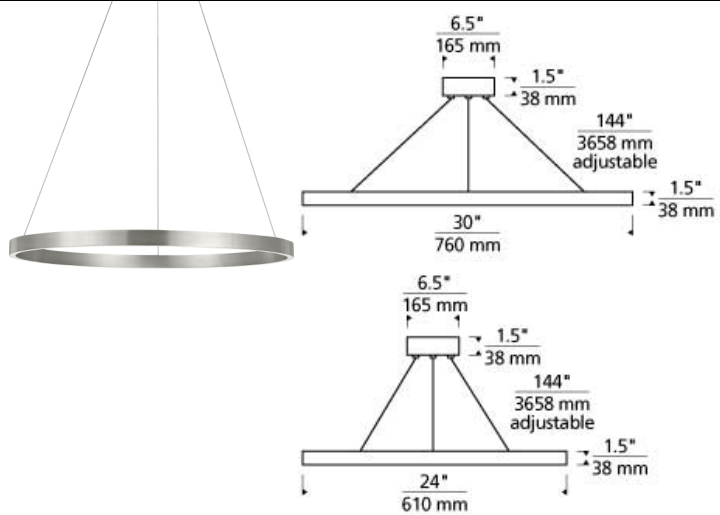

LINE - VOLTAGE PENDANTS / SUSPENSION

Fiama Suspension

DESCRIPTION

The Fiama chandelier by Tech Lighting is a transitional style chandelier but with an entirely modern twist. At its most unadulterated form the Fiama is a slender metal ring that houses gently diffused upward and downward firing LEDs, providing functional light with an ultra-chic aesthetic. This modern work of art is available in two distinct sizes, 24" and 30" in diameter making it ideal for a wide range of lighting applications such as dining room lighting, foyer lighting and a host of commercial lighting applications. The Fiama pendant light ships with a fully dimmable integrated LED lamp. 24" includes 80 watt, 3392 net lumen, 80 CRI 3000K LED. 30" includes 156 watt, 9300 net lumen, 3000K LED. Canopy included matches finish selection. Fixture provided with twelve feet of field-cuttable cable. Dimmable with low-voltage electronic dimmer.

INSTALLATION

This product can mount to either a 4" square electrical box with round plaster ring or an octagonal electrical box (not included).

WEIGHT

5-6lb / 2.27-2.72kg ±

24" black 24" satin nickel 24" white 30" black 30" satin nickel 30" white

ORDERING INFORMATION

700FIA	SHAPE OR SIZE	FINISH	LAMP
24	24" DIAMETER	B BLACK	-LED930 LED 90 CRI 3000K 120V-277V UNV
30	30" DIAMETER	S SATIN NICKEL	
		W WHITE	

TECH LIGHTING®

7400 Linder Avenue T 847.410.4400
Skokie, Illinois 60077 F 847.410.4500