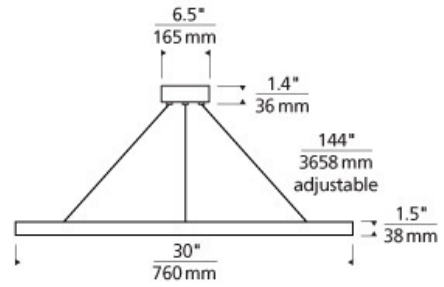

LINE - VOLTAGE PENDANTS / SUSPENSION

Fiama Suspension

DESCRIPTION

A slender metal ring houses gently diffused upward and downward firing LEDs to provide functional light to the ultra-chic Fiama chandelier from Tech Lighting. Three sizes of optional candle accessories are available to adorn the light fixture. Multiple fixture and accessory finish options provide the opportunity to create a truly customized light fixture. 24" includes 80 watt, 3392 net lumen, 80 CRI 3000K LED. 30" includes 156 watt, 9300 net lumen, 3000K LED. Canopy included matches finish selection. Fixture provided with twelve feet of field-cutttable cable. Dimmable with low-voltage electronic dimmer.

INSTALLATION

This product can mount to either a 4" square electrical box with round plaster ring or an octagonal electrical box (not included).