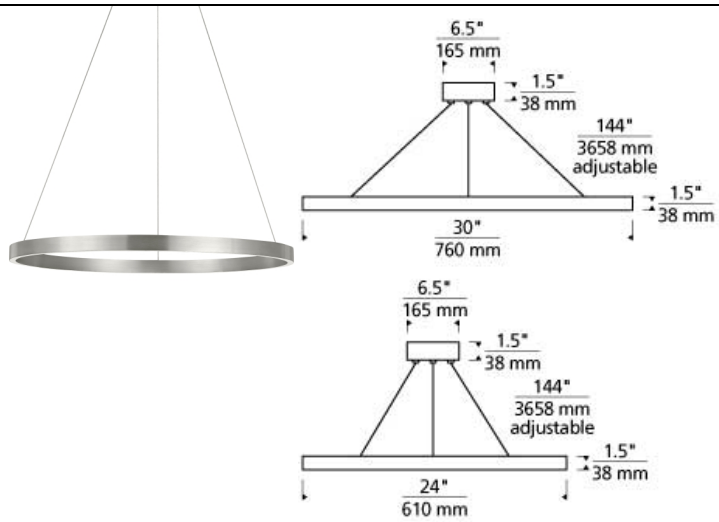

LINE - VOLTAGE PENDANTS / SUSPENSION

Fiama Suspension LED T20

DESCRIPTION

The Fiama chandelier by Tech Lighting is a transitional style chandelier but with an entirely modern twist. At its most unadulterated form the Fiama is a slender metal ring that houses gently diffused upward and downward firing LEDs, providing functional light with an ultra-chic aesthetic. This modern work of art is available in two distinct sizes, 24" and 30" in diameter making it ideal for a wide range of lighting applications such as dining room lighting, foyer lighting and a host of commercial lighting applications. The Fiama pendant light ships with a fully dimmable integrated LED lamp. 24IN includes 80 watt, 3392 delivered lumen, 90 CRI 3000K LED module. Dimmable with low-voltage electronic dimmer. 30IN includes 156 watt, 5830 delivered lumen, 3000K LED module. Fixture provided with twelve feet of field-cuttable cable to match finish selection.

INSTALLATION

This product can mount to either a 4" square electrical box with round plaster ring or an octagonal electrical box (not included).

WEIGHT

5-6lb / 2.27-2.72kg ±

24" black 24" satin nickel 24" white 30" black 30" satin nickel 30" white

ORDERING INFORMATION

700FIA	SHAPE OR SIZE	FINISH	LAMP
24	24" DIAMETER	B BLACK	-LED930 LED 90 CRI 3000K 120V-277V UNV
30	30" DIAMETER	S SATIN NICKEL	
		W WHITE	

Tech Lighting, L.L.C.

700FIA _____

FIXTURE TYPE: _____