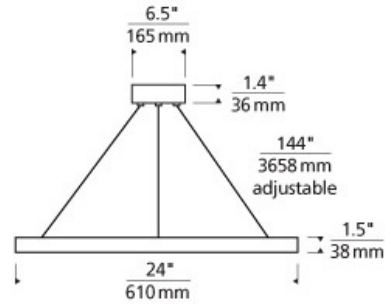

ACCESSORIES & OPTICAL CONTROLS

Fiama Candle Accessory

24" black blank   24" black   24" satin nickel blank   24" satin nickel   24" white blank   30" black blank   30" black   30" satin nickel blank   30" satin nickel

ORDERING INFORMATION

700FIA	SHAPE OR SIZE	FINISH	LAMP
24	24" DIAMETER	B BLACK	-LED930 LED 90 CRI 3000K 120V-277V UNV
30	30" DIAMETER	S SATIN NICKEL	
		W WHITE	

TECH LIGHTING®
7400 Linder Avenue   T 847.410.4400
Skokie, Illinois 60077   F 847.410.4500

Tech Lighting, L.L.C.

700FIA _____

FIXTURE TYPE: _____

JOB NAME: _____

NOTES: _____

_____

_____