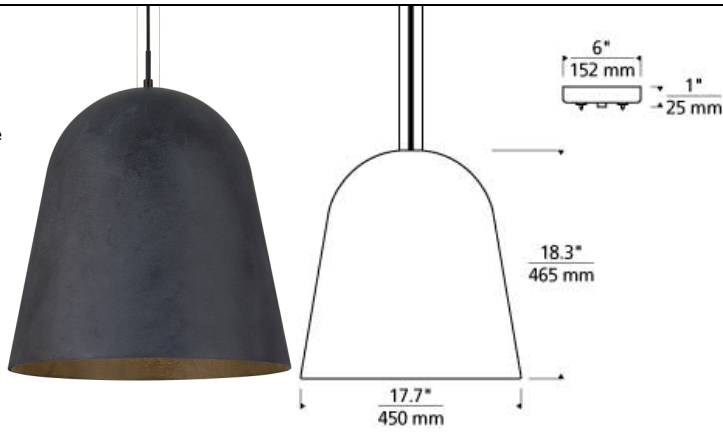

LINE - VOLTAGE PENDANTS / SUSPENSION

Fett Pendant LED T20

DESCRIPTION

The Fett pendant light from Tech Lighting is an instant classic. This significantly scaled pendant light cohesively blends its characteristic domed silhouette with its incredibly deep, weathered zinc finish. Its wonderfully imperfect signature texture is naturally created during a meticulous molten aluminum sand casting process that results in a noticeably thick shade that projects a truly monolithic presence. The scale and impact this large pendant light brings to a space makes it ideal for dining room lighting, living room lighting and home office lighting. Whether you select the efficient LED lamping or standard incandescent lamping, both options are fully dimmable to create the desired ambiance. Rated for (1)150 watt E26 medium base lamp (Lamp Not Included). LED version includes 120 volt 12 watt, 900 delivered lumen, 3000K, medium base LED G40 lamp. Fixture provided with twelve feet of field-cutttable cloth cord. Dimmable with most LED compatible ELV and TRIAC dimmers.Â

INSTALLATION

This product can mount to either a 4" square electrical box with round plaster ring or an octagonal electrical box (not included).

ACCESSORIES & OPTICAL CONTROLS

Line-voltage Swag Hook

WEIGHT