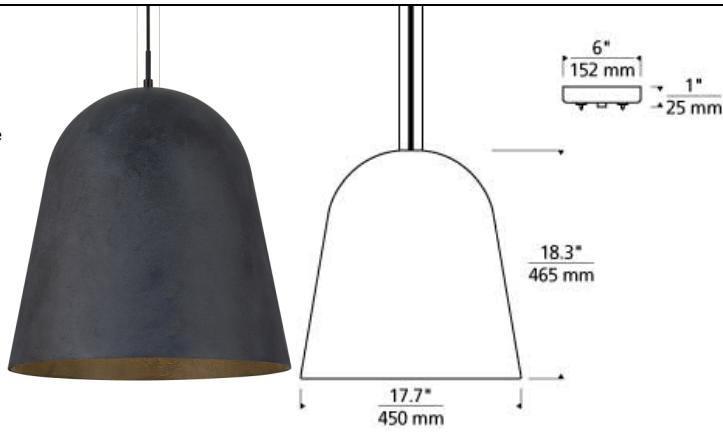

LINE - VOLTAGE PENDANTS / SUSPENSION

Fett Pendant LED T20

DESCRIPTION

The Fett pendant light from Tech Lighting is an instant classic. This significantly scaled pendant light cohesively blends its characteristic domed silhouette with its incredibly deep, weathered zinc finish. Its wonderfully imperfect signature texture is naturally created during a meticulous molten aluminum sand casting process that results in a noticeably thick shade that projects a truly monolithic presence. The scale and impact this large pendant light brings to a space makes it ideal for dining room lighting, living room lighting and home office lighting. Whether you select the efficient LED lamping or standard incandescent lamping, both options are fully dimmable to create the desired ambiance. Rated for (1)150 watt E26 medium base lamp (Lamp Not Included). LED version includes 120 volt 12 watt, 900 delivered lumen, 3000K, medium base LED G40 lamp. Fixture provided with twelve feet of field-cutable cable. Incandescent version dimmable with standard incandescent dimmer. LED version dimmable with LED compatible dimmer.

INSTALLATION

This product can mount to either a 4" square electrical box with round plaster ring or an octagonal electrical box (not included).

ACCESSORIES & OPTICAL CONTROLS

Line-voltage Swag Hook

WEIGHT

20-21lb / 9.07-9.53kg ±

weathered zinc

ORDERING INFORMATION

| 700 SYSTEM | FETP | FINISH | LAMP |
|------------|----------------------------------|------------------|--|
| TD | LINE-VOLTAGE PENDANTS/SUSPENSION | E WEATHERED ZINC | NO LAMP -LED830 LED 80 CRI 3000K 120V |