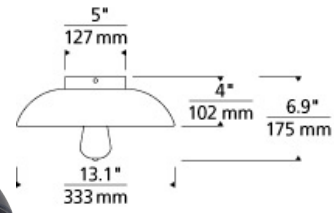

FLUSH & SEMI-FLUSH MOUNT

Fett Ceiling

DESCRIPTION

The Fett pendant light from Tech Lighting is an instant classic. This significantly scaled pendant light cohesively blends its characteristic domed silhouette with its incredibly deep, weathered zinc finish. Its wonderfully imperfect signature texture is naturally created during a meticulous molten aluminum sand casting process that results in a noticeably thick shade that projects a truly monolithic presence. The scale and impact this large pendant light brings to a space makes it ideal for dining room lighting, living room lighting and home office lighting. Whether you select the efficient LED lamping or standard incandescent lamping, both options are fully dimmable to create the desired ambiance. Incandescent includes 60 watt, medium base S26 squirrel cage lamp. LED includes 3.5 watt, 300 delivered lumen, 2200K or 2700K, medium base LED vintage squirrel cage lamp. Incandescent dimmable with standard incandescent dimmer. LED dimmable with LED compatible dimmer.

INSTALLATION

This product can mount to either a 4" square electrical box with round plaster ring or an octagonal electrical box (not included).

WEIGHT

5.5-5.5lb / 2.49-2.49kg ±

weathered zinc

ORDERING INFORMATION

700FMFET COLOR

E WEATHERED ZINC

LAMP

INCANDESCENT 120V
-LED922 LED 90 CRI 2200K 120V
-LED927 LED 90 CRI 2700K 120V

TECH LIGHTING®

7400 Linder Avenue
Skokie, Illinois 60077

T 847.410.4400
F 847.410.4500

Tech Lighting, L.L.C.

700FM FET ____

FIXTURE TYPE: _____

JOB NAME: _____

NOTES: _____

_____
_____

©2017 Tech Lighting, L.L.C. All Rights Reserved. The "Tech Lighting" graphic is a registered trademark of Tech Lighting, L.L.C. Tech Lighting reserves the right to change specifications for product improvements without notification.