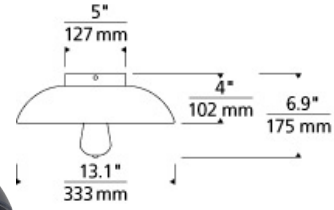

FLUSH & SEMI-FLUSH MOUNT

Fett Ceiling

DESCRIPTION

The Fett pendant light from Tech Lighting is an instant classic. This significantly scaled pendant light cohesively blends its characteristic domed silhouette with its incredibly deep, weathered zinc finish. Its wonderfully imperfect signature texture is naturally created during a meticulous molten aluminum sand casting process that results in a noticeably thick shade that projects a truly monolithic presence. The scale and impact this large pendant light brings to a space makes it ideal for dining room lighting, living room lighting and home office lighting. Whether you select the efficient LED lamping or standard incandescent lamping, both options are fully dimmable to create the desired ambiance. Incandescent includes 60 watt, medium base S26 squirrel cage lamp. LED includes 3.5 watt, 250 delivered lumen, 2200K or 2700K, medium base LED vintage squirrel cage lamp. Incandescent dimmable with standard incandescent dimmer. LED dimmable with LED compatible dimmer.

INSTALLATION

This product can mount to either a 4" square electrical box with round plaster ring or an octagonal electrical box (not included).

WEIGHT

5.5-5.5lb / 2.49-2.49kg ±

weathered zinc

ORDERING INFORMATION