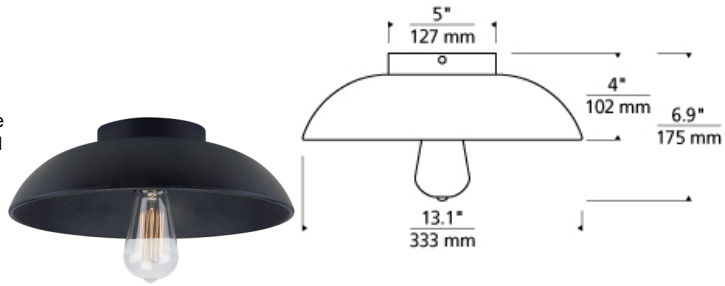

FLUSH & SEMI-FLUSH MOUNT

Fett Ceiling

DESCRIPTION

The Fett pendant light from Tech Lighting is an instant classic. This significantly scaled pendant light cohesively blends its characteristic domed silhouette with its incredibly deep, weathered zinc finish. Its wonderfully imperfect signature texture is naturally created during a meticulous molten aluminum sand casting process that results in a noticeably thick shade that projects a truly monolithic presence. The scale and impact this large pendant light brings to a space makes it ideal for dining room lighting, living room lighting and home office lighting. Whether you select the efficient LED lamping or standard incandescent lamping, both options are fully dimmable to create the desired ambiance. Rated for (1) 60w max, E26 medium based lamp (Not Included). LED includes 3.5 watt, 250 delivered lumens 2700K, medium base LED vintage squirrel cage lamp. LED dimmable with LED compatible dimmer.

INSTALLATION

This product can mount to either a 4" square electrical box with round plaster ring or an octagonal electrical box (not included).

WEIGHT

5.5-6lb / 2.49-2.72kg ±

weathered zinc

ORDERING INFORMATION