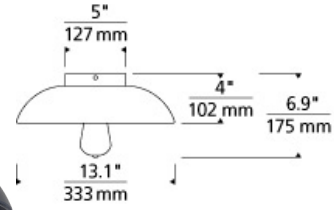

FLUSH & SEMI-FLUSH MOUNT

Fett Ceiling

DESCRIPTION

The Fett pendant light from Tech Lighting is an instant classic. This significantly scaled pendant light cohesively blends its characteristic domed silhouette with its incredibly deep, weathered zinc finish. Its wonderfully imperfect signature texture is naturally created during a meticulous molten aluminum sand casting process that results in a noticeably thick shade that projects a truly monolithic presence. The scale and impact this large pendant light brings to a space makes it ideal for dining room lighting, living room lighting and home office lighting. Whether you select the efficient LED lamping or standard incandescent lamping, both options are fully dimmable to create the desired ambiance. Incandescent includes 60 watt, medium base S26 squirrel cage lamp. LED includes 3.5 watt, 250 delivered lumen, 2200K or 2700K, medium base LED vintage squirrel cage lamp. Incandescent dimmable with standard incandescent dimmer. LED dimmable with LED compatible dimmer.

INSTALLATION

This product can mount to either a 4" square electrical box with round plaster ring or an octagonal electrical box (not included).

WEIGHT

5.5-5.5lb / 2.49-2.49kg ±

ORDERING INFORMATION

700FMFET COLOR

E WEATHERED ZINC

LAMP

INCANDESCENT 120V
-LED922 E26 LED 90 CRI 2200K 120V
-LED927 LED 90 CRI 2700K 120V

TECH LIGHTING®

7400 Linder Avenue
Skokie, Illinois 60077

T 847.410.4400
F 847.410.4500

Tech Lighting, L.L.C.

700FM FET ____

FIXTURE TYPE: _____

JOB NAME: _____

NOTES: _____

_____

_____

©2017 Tech Lighting, L.L.C. All Rights Reserved. The "Tech Lighting" graphic is a registered trademark of Tech Lighting, L.L.C. Tech Lighting reserves the right to change specifications for product improvements without notification.