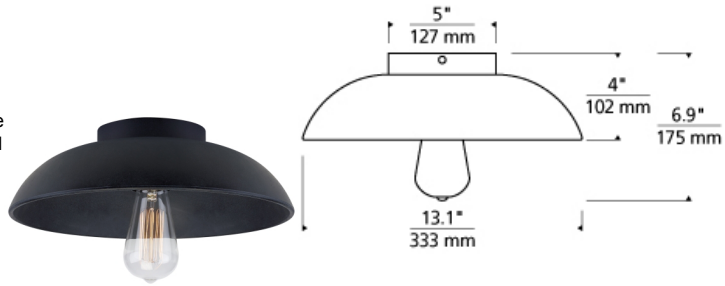

# FLUSH & SEMI-FLUSH MOUNT

## Fett Ceiling

### DESCRIPTION

The Fett pendant light from Tech Lighting is an instant classic. This significantly scaled pendant light cohesively blends its characteristic domed silhouette with its incredibly deep, weathered zinc finish. Its wonderfully imperfect signature texture is naturally created during a meticulous molten aluminum sand casting process that results in a noticeably thick shade that projects a truly monolithic presence. The scale and impact this large pendant light brings to a space makes it ideal for dining room lighting, living room lighting and home office lighting. Whether you select the efficient LED lamping or standard incandescent lamping, both options are fully dimmable to create the desired ambiance. Rated for (1) 60w max, E26 medium based lamp (Not Included). LED includes 3.5 watt, 250 delivered lumens 2700K, medium base LED vintage squirrel cage lamp. LED dimmable with LED compatible dimmer.