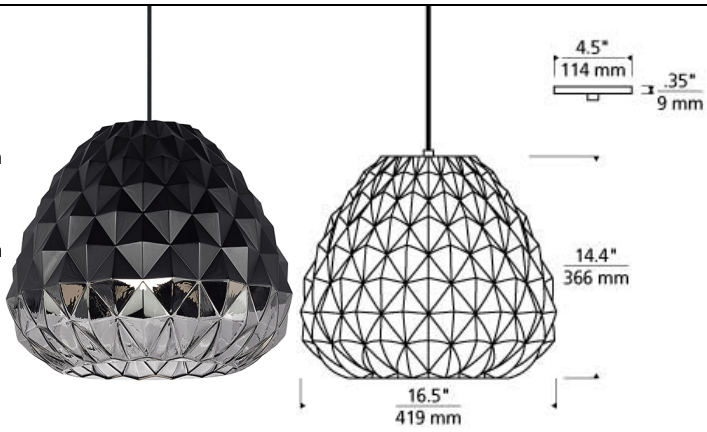

# Facette Grande Pendant

LED T20

## DESCRIPTION

Sophisticated elegance exudes from the Facette Grande pendant light from Tech Lighting. Light flows through hundreds of triangular facets at the bottom of the shade, with the upper portion being purposefully masked with textured paint to create negative space, depth and dimension. Two distinct finish options, white and black, and a 16.5" diameter make this pendant a statement piece. Fully dimmable LEDs for creating the desired ambiance. Available with or without lamp. E26 medium base socket 150w max. LED includes (1) E26 medium base 12 watt 950 lumen 80 CRI 3000K LED G40 lamp. LED dimmable with a low-voltage electronic dimmer. Includes 12' of field-cuttable cloth cord.

## WEIGHT

13-13.5lb / 5.9-6.12kg ±

black/smoke