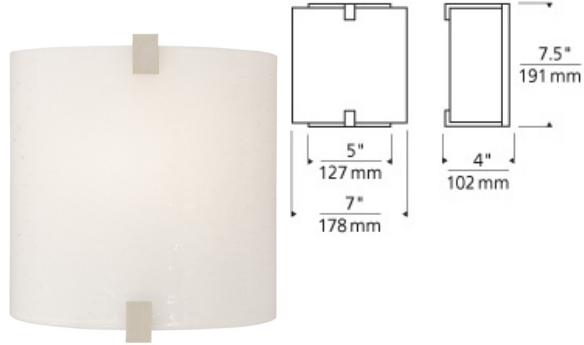

WALL COLLECTION

Essex Wall

DESCRIPTION

Glass or fabric shade options with minimal metal detail. Provides ambient, up- and down-light. Includes 120 volt, 60 watt G9 base halogen lamp, 120 volt 18 watt GU24 base self-ballasted compact fluorescent lamp or 8 watt, 500 lumen, 2700K LED module. Incandescent version dimmable with standard incandescent dimmer. LED version dimmable with low-voltage electronic dimmer. ADA compliant.

INSTALLATION

This product can mount to either a 4" square electrical box with round plaster ring or an octagonal electrical box (not included). For wall mount use only.

WEIGHT

1.61lb / 0.73kg ±

glass ivory/brown/amber

fabric white fabric desert clay glass beach amber glass surf white shell natural shell white

ORDERING INFORMATION

700WSESX COLOR	FINISH	LAMP
FC FABRIC DESERT CLAY	Z ANTIQUE BRONZE	INCANDESCENT 120V
FW FABRIC WHITE	C CHROME	-LED LED 80 CRI 2700K 120V
GA GLASS BEACH AMBER	S SATIN NICKEL	-LED277 LED 80 CRI 2700K 277V
GW GLASS SURF WHITE		
PN SHELL NATURAL		
PW SHELL WHITE		