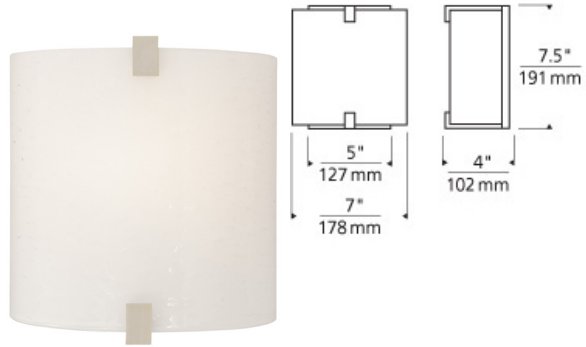

WALL COLLECTION

Essex Wall

DESCRIPTION

Glass or fabric shade options with minimal metal detail. Provides ambient, up- and down-light. Rated for (1) 60w max, G9 based lamp (Not Included). LED version includes 8 watt, 500 lumen, 2700K LED module. LED version dimmable with low-voltage electronic dimmer. ADA compliant.

INSTALLATION

This product can mount to either a 4" square electrical box with round plaster ring or an octagonal electrical box (not included). For wall mount use only.

WEIGHT

1.61lb / 0.73kg ±

glass ivory/brown/amber

ORDERING INFORMATION

700WSESX COLOR	FINISH	LAMP
FC FABRIC DESERT CLAY	Z ANTIQUE BRONZE	INCANDESCENT 120V
FW FABRIC WHITE	C CHROME	-LED LED 80 CRI 2700K 120V
GA GLASS BEACH AMBER	S SATIN NICKEL	-LED277 LED 80 CRI 2700K 277V
GW GLASS SURF WHITE		
PN SHELL NATURAL		
PW SHELL WHITE		