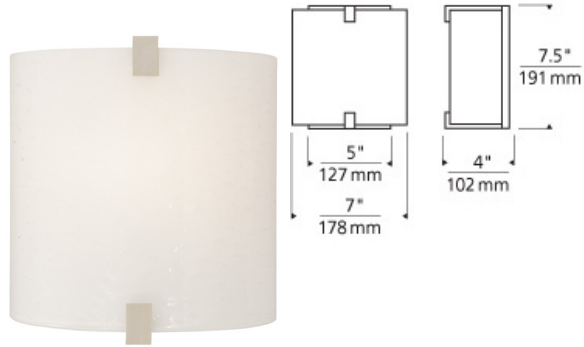

WALL COLLECTION

Essex Wall

DESCRIPTION

Glass or fabric shade options with minimal metal detail. Provides ambient, up- and down-light. Includes 120 volt, 60 watt G9 base halogen lamp, 120 volt 18 watt GU24 base self-ballasted compact fluorescent lamp or 10 watt, 600 lumen, 2700K LED module. Incandescent version dimmable with standard incandescent dimmer. LED version dimmable with low-voltage electronic dimmer. ADA compliant.

INSTALLATION

This product can mount to either a 4" square electrical box with round plaster ring or an octagonal electrical box (not included). For wall mount use only.

WEIGHT

1.61lb / 0.73kg ±

glass ivory/brown/amber

ORDERING INFORMATION

| 700WSESX COLOR | FINISH | LAMP |
|------------------------------|-------------------------|-------------------------------|
| FC FABRIC DESERT CLAY | Z ANTIQUE BRONZE | INCANDESCENT 120V |
| FW FABRIC WHITE | C CHROME | -LED LED 2700K 120V |
| GA GLASS BEACH AMBER | S SATIN NICKEL | -LED277 LED 2700K 277V |
| GW GLASS SURF WHITE | | |
| PN SHELL NATURAL | | |
| PW SHELL WHITE | | |