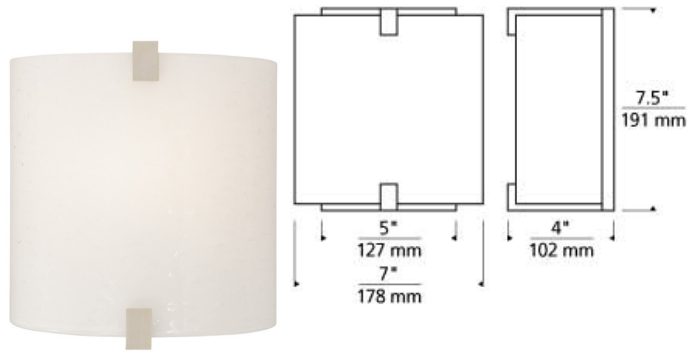

WALL COLLECTION

Essex Wall

LED ADA EN★ T20

DESCRIPTION

The Essex wall sconce light by Tech Lighting is elegant and highly versatile featuring six different shade options that are adorned with minimal metal detail. Each choice of glass, shell or fabric shade is available in two unique styles or patterns and come in three different finish types. Mount this contemporary fixture in places such as hallways, bathrooms, kitchens and any place that needs a soft fill of light. The Essex wall sconce ships with your choice of LED or incandescent lamping saving you time and money, both options are fully dimmable to create the desired ambiance in your special space. Rated for (1) 60w max, G9 based lamp (Not Included). LED version includes 8 watt, 500 lumen, 2700K LED module. LED version dimmable with low-voltage electronic dimmer. ADA compliant.

glass ivory/brown/amber

INSTALLATION

This product can mount to either a 4" square electrical box with round plaster ring or an octagonal electrical box (not included). For wall mount use only.

WEIGHT

1.61lb / 0.73kg ±

fabric white

glass surf white

shell natural

shell white

ORDERING INFORMATION

700WSESX COLOR	FINISH	LAMP
FW FABRIC WHITE	Z ANTIQUE BRONZE	INCANDESCENT 120V
GW GLASS SURF WHITE	S SATIN NICKEL	-LED LED 90 CRI 2700K 120V (T24)
PN SHELL NATURAL		-LED277 LED 90 CRI 2700K 277V
PW SHELL WHITE		