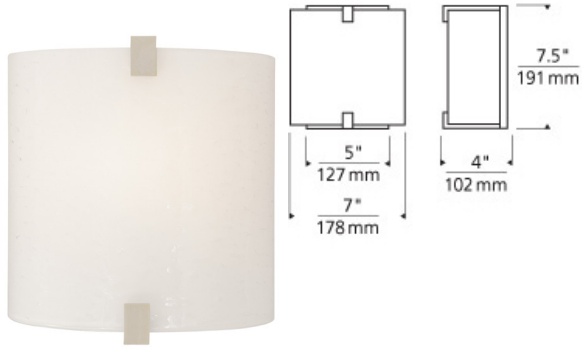

WALL COLLECTION

Essex Wall

DESCRIPTION

Glass or fabric shade options with minimal metal detail. Provides ambient, up- and down-light. Includes 120 volt, 60 watt G9 base halogen lamp, 120 volt 18 watt GU24 base self-ballasted compact fluorescent lamp or 8 watt, 500 lumen, 2700K LED module. Incandescent version dimmable with standard incandescent dimmer. LED version dimmable with low-voltage electronic dimmer. ADA compliant.

INSTALLATION

This product can mount to either a 4" square electrical box with round plaster ring or an octagonal electrical box (not included). For wall mount use only.

WEIGHT

1.61lb / 0.73kg ±

glass ivory/brown/amber

fabric white fabric desert clay glass beach amber glass surf white shell natural shell white

ORDERING INFORMATION

700WSESX COLOR	FINISH	LAMP
FC FABRIC DESERT CLAY	Z ANTIQUE BRONZE	INCANDESCENT 120V
FW FABRIC WHITE	C CHROME	-LED LED 80 CRI 2700K 120V
GA GLASS BEACH AMBER	S SATIN NICKEL	-LED277 LED 80 CRI 2700K 277V
GW GLASS SURF WHITE		
PN SHELL NATURAL		
PW SHELL WHITE		