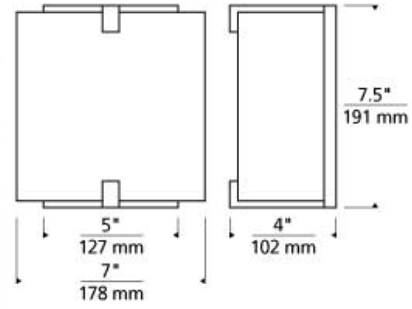

WALL COLLECTION

Essex Wall

DESCRIPTION

The Essex wall sconce light by Tech Lighting is elegant and highly versatile featuring six different shade options that are adorned with minimal metal detail. Each choice of glass, shell or fabric shade is available in two unique styles or patterns and come in three different finish types. Mount this contemporary fixture in places such as hallways, bathrooms, kitchens and any place that needs a soft fill of light. The Essex wall sconce ships with your choice of LED or incandescent lamping saving you time and money, both options are fully dimmable to create the desired ambiance in your special space. Rated for (1) 60w max, G9 based lamp (Not Included). LED version includes 8 watt, 500 lumen, 2700K LED module. LED version dimmable with low-voltage electronic dimmer. ADA compliant.

glass ivory/brown/amber

INSTALLATION

This product can mount to either a 4" square electrical box with round plaster ring or an octagonal electrical box (not included). For wall mount use only.

WEIGHT

1.61lb / 0.73kg ±