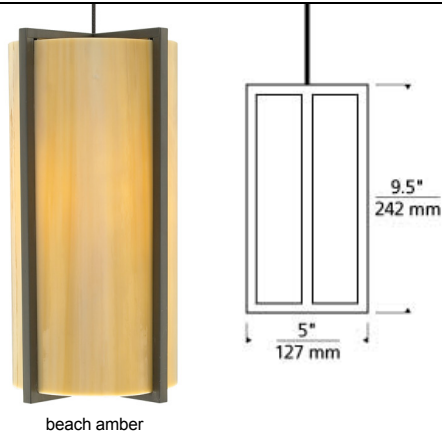

LOW - VOLTAGE PENDANTS

Essex Pendant LED SORAA T20

DESCRIPTION

The Essex pendant light by Tech Lighting exudes modern sophistication with its warm yet contemporary design. Individually slumped glass panels are precisely joined by a hand-assembled metal frame. The Essex is inspired by the arts and crafts of the late 19th century. Rich color selections along with two on-trend hardware finishes further carry the style of this modern period piece pendant. The Essex is modestly sized at 9.5" in length and 5" in diameter making it ideal for kitchen island task lighting, bathroom lighting flanking a vanity or hallway lighting. Your choice of efficient halogen or LED lamping ships with the Essex saving you both time and money. Pair the Essex pendant with the Monorail system by Tech Lighting for greater design customization. Includes low-voltage, 50 watt halogen bi-pin lamp or 8 watt, 300 delivered lumen, 3000K, replaceable SORAA® LED module and six feet of field-cutable cable. Dimmable with low-voltage electronic or magnetic dimmer (based on transformer). Works with SORAA.

beach amber

INSTALLATION

Socket terminates with FreeJack male connector, which may be installed into a system connector. Elements ordered with a system prefix include a connector for that system. ForFor Kable Lite due to weight.

ACCESSORIES & OPTICAL CONTROLS

Line-voltage Swag Hook, SORAA® LED Bi-Pin Replacement Pendant Module, Swag Hook

WEIGHT

2.1lb / 0.95kg ±

beach amber

sand

ORDERING INFORMATION

700	SYSTEM	ESX	COLOR	FINISH	LAMP
FJ	FREEJACK		A BEACH AMBER	Z ANTIQUE BRONZE	12 VOLT HALOGEN (T20)
MP	MONOPOINT		S SAND	S SATIN NICKEL	-LEDS830 12 VOLT LED 80 CRI 3000K
MO	MONORAIL		W SURF WHITE		-LEDS930 12 VOLT LED 80 CRI 3000K (T20/T24)
MO2	TWO-CIRCUIT MONORAIL				-24 24 VOLT HALOGEN