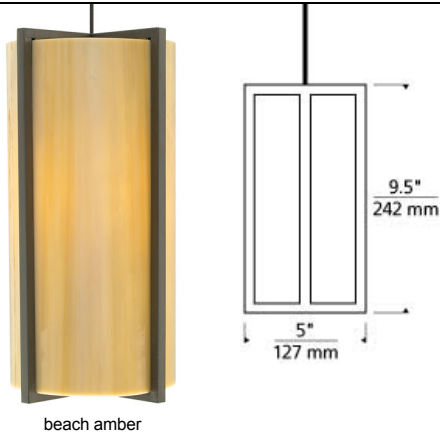

LOW - VOLTAGE PENDANTS

Essex Pendant

DESCRIPTION

The Essex pendant light by Tech Lighting exudes modern sophistication with its warm yet contemporary design. Individually slumped glass panels are precisely joined by a hand-assembled metal frame. The Essex is inspired by the arts and crafts of the late 19th century. Rich color selections along with two on-trend hardware finishes further carry the style of this modern period piece pendant. The Essex is modestly sized at 9.5" in length and 5" in diameter making it ideal for kitchen island task lighting, bathroom lighting flanking a vanity or hallway lighting. Your choice of efficient halogen or LED lamping ships with the Essex saving you both time and money. Pair the Essex pendant with the Monorail system by Tech Lighting for greater design customization. Includes low-voltage, 50 watt halogen bi-pin lamp or 8 watt, 300 delivered lumen, 3000K, replaceable SORAA® LED module and six feet of field-cutttable cable. Dimmable with low-voltage electronic or magnetic dimmer (based on transformer). Works with SORAA.

INSTALLATION

Socket terminates with FreeJack male connector, which may be installed into a system connector. Elements ordered with a system prefix include a connector for that system. ForFor Kable Lite due to weight.

ACCESSORIES & OPTICAL CONTROLS

Line-voltage Swag Hook, SORAA® LED Bi-Pin Replacement Pendant Module, Swag Hook

WEIGHT

2.1lb / 0.95kg ±

ORDERING INFORMATION

700	SYSTEM	ESX	COLOR	FINISH	LAMP
FJ	FREEJACK		A BEACH AMBER	Z ANTIQUE BRONZE	12 VOLT HALOGEN (T20)
MP	MONOPOINT		S SAND	S SATIN NICKEL	-LEDS830 12 VOLT LED 80 CRI 3000K
MO	MONORAIL		W SURF WHITE		-LEDS930 12 VOLT LED 80 CRI 3000K (T20/T24)
MO2	TWO-CIRCUIT MONORAIL				-24 24 VOLT HALOGEN