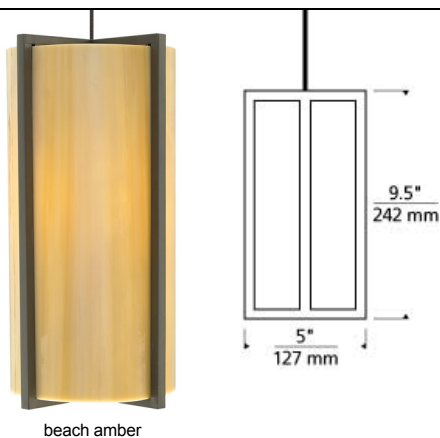

LOW - VOLTAGE PENDANTS

Essex Pendant LED SORAA T20

DESCRIPTION

The Essex pendant light by Tech Lighting exudes modern sophistication with its warm yet contemporary design. Individually slumped glass panels are precisely joined by a hand-assembled metal frame. The Essex is inspired by the arts and crafts of the late 19th century. Rich color selections along with two on-trend hardware finishes further carry the style of this modern period piece pendant. The Essex is modestly sized at 9.5" in length and 5" in diameter making it ideal for kitchen island task lighting, bathroom lighting flanking a vanity or hallway lighting. Your choice of efficient halogen or LED lamping ships with the Essex saving you both time and money. Pair the Essex pendant with the Monorail system by Tech Lighting for greater design customization. Includes low-voltage, 50 watt halogen bi-pin lamp or 8 watt, 300 delivered lumen, 3000K, replaceable SORAA® LED module and six feet of field-cutttable cable. Dimmable with low-voltage electronic or magnetic dimmer (based on transformer). Works with SORAA.

beach amber

INSTALLATION

Socket terminates with FreeJack male connector, which may be installed into a system connector. Elements ordered with a system prefix include a connector for that system. ForFor Kable Lite due to weight.

ACCESSORIES & OPTICAL CONTROLS

Line-voltage Swag Hook, SORAA® LED Bi-Pin Replacement Pendant Module, Swag Hook

WEIGHT

2.1lb / 0.95kg ±

beach amber

sand

ORDERING INFORMATION

700 SYSTEM	ESX	COLOR	FINISH	LAMP
FJ	FREEJACK	A BEACH AMBER	Z ANTIQUE BRONZE	12 VOLT HALOGEN (T20)
MP	MONOPOINT	S SAND	S SATIN NICKEL	-LEDS830 12 VOLT LED 80 CRI 3000K
MO	MONORAIL	W SURF WHITE		-LEDS930 12 VOLT LED 80 CRI 3000K (T20/T24)
MO2	TWO-CIRCUIT MONORAIL			-24 24 VOLT HALOGEN