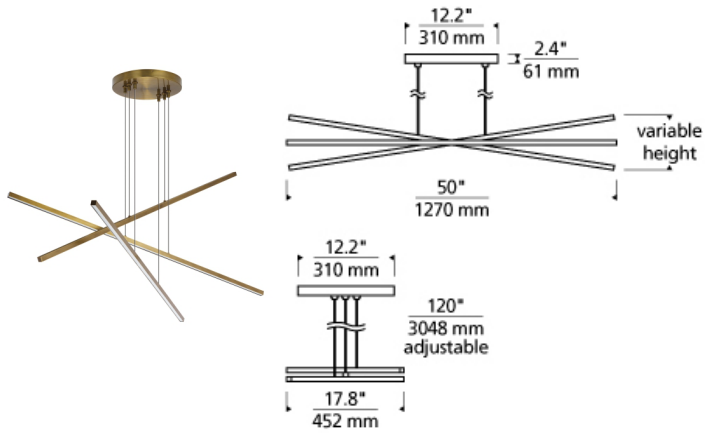

Essence Trio Linear

LED T20

DESCRIPTION

The ultimate in modern minimalism, the Essence Trio by Tech Lighting has three streamlined, linear lengths which are staggered randomly to create this dramatic and oversized modern interpretation of a chandelier. Linear LEDs lights create a warm, downward light glow with the lighting fixture's high performance, energy efficient, integrated LED light source at 3000K and 90 CRI. Ideal for lighting a dining room table, kitchen island or a conference room table, Essence is available in either an Aged Brass finish with Bronze cable or Satin Nickel finish with Clear cable. Its dimensions are 17.8" high and 50" long. Each of the three linear lights are only .75" thick and 7.5" long. Damp-rated and dimmable. Includes (3) integrated 120 volt 20 watt, 4320 total delivered lumens 90 CRI 3000K LED modules. Dimmable with a low-voltage electronic dimmer. Includes 10 feet of field-cuttable cable.

WEIGHT

10.5-11lb / 4.76-4.99kg ±

aged brass

satin nickel

ORDERING INFORMATION

700LSESN3 FINISH

LAMP

R AGED BRASS
S SATIN NICKEL