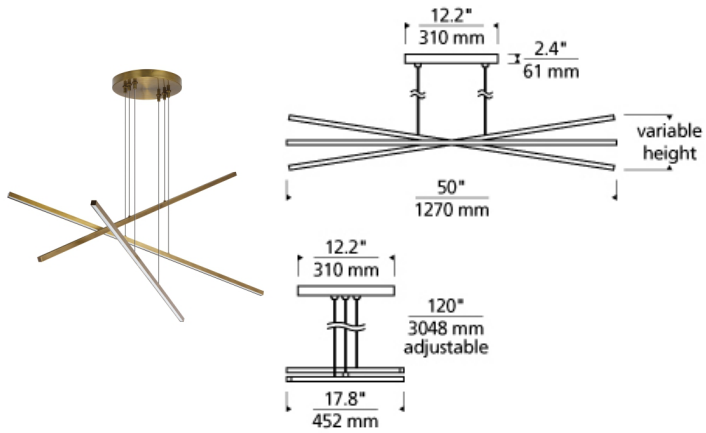

Essence Trio Linear

LED T20

DESCRIPTION

The ultimate in modern minimalism, the Essence Trio by Tech Lighting has three streamlined, linear lengths which are staggered randomly to create this dramatic and oversized modern interpretation of a chandelier. Linear LEDs lights create a warm, downward light glow with the lighting fixture's high performance, energy efficient, integrated LED light source at 3000K and 90 CRI. Ideal for lighting a dining room table, kitchen island or a conference room table, Essence is available in either an Aged Brass finish with Bronze cable or Satin Nickel finish with Clear cable. Its dimensions are 17.8" high and 50" long. Each of the three linear lights are only .75" thick and 7.5" wide. Damp-rated and dimmable. Includes (3) integrated 120 volt 72 watt, 2682 total delivered lumens, 90 CRI, 3000K LED modules. Dimmable with most LED compatible ELV and TRIAC dimmers. Includes 10 feet of field-cutable cable.

WEIGHT

10.5-11lb / 4.76-4.99kg ±

aged brass

satin nickel

ORDERING INFORMATION

700LSESN3 FINISH

LAMP

R AGED BRASS
S SATIN NICKEL