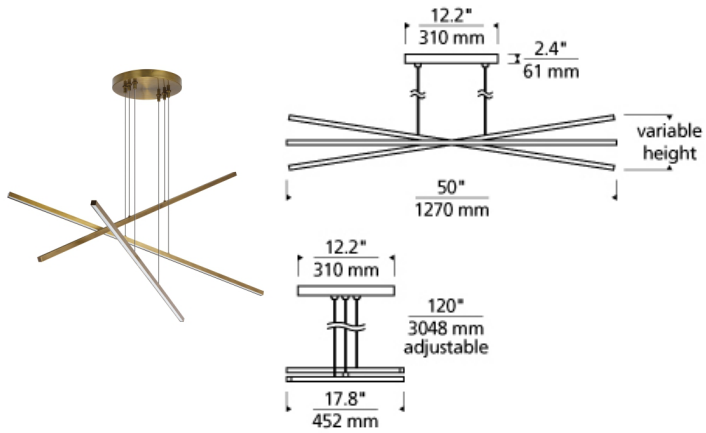

## DESCRIPTION

The ultimate in modern minimalism, the Essence Trio by Tech Lighting has three streamlined, linear lengths which are staggered randomly to create this dramatic and oversized modern interpretation of a chandelier. Linear LEDs lights create a warm, downward light glow with the lighting fixture's high performance, energy efficient, integrated LED light source at 3000K and 90 CRI. Ideal for lighting a dining room table, kitchen island or a conference room table, Essence is available in either an Aged Brass finish with Bronze cable or Satin Nickel finish with Clear cable. Its dimensions are 17.8" high and 50" long. Each of the three linear lights are only .75" thick and 7.5" wide. Damp-rated and dimmable. LED includes (3) 120 volt 20 watt, 4320 total delivered lumens 90 CRI 3000K LED modules. Dimmable with a low-voltage electronic dimmer. Includes 10 feet of field-cutable cable.

## WEIGHT

10.5-11lb / 4.76-4.99kg ±

aged brass

satin nickel