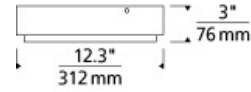

INSTALLATION

This product can mount to either a 4" square electrical box with round plaster ring or an octagonal electrical box (not included).

satin nickel

white

ORDERING INFORMATION

700FMESC12 FINISH

S SATIN NICKEL
W WHITE