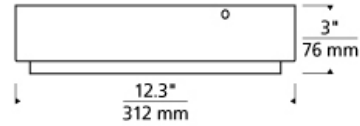

FLUSH & SEMI-FLUSH MOUNT

Escher Ceiling

LED ADA T20

DESCRIPTION

The Escher ceiling light from Tech Lighting features a gently illuminated optic-grade glass ring that ever so slightly protrudes from the ultra-thin stamped metal body of this contemporary ceiling light. The elegant ring gives way to recessed high-quality acrylic diffuser which effectively controls light output of the powerful yet efficient and warm LED source. This smart combination of modern technology, high-end materials and thoughtful engineering yields a glare-free ceiling light perfect for use in residential environments such as bathroom lighting, bedroom lighting, closet lighting and hallway lighting applications. Since it is offered in both Satin Nickel and Matte White finishes, a fresh contemporary look is easily within grasp. Includes 34 watt, 871 delivered lumen, 2700K or 3000K LED module. May be wall or ceiling mounted. Dimmable with low-voltage electronic dimmer or triac dimmer.

INSTALLATION

This product can mount to either a 4" square electrical box with round plaster ring or an octagonal electrical box (not included).

WEIGHT

2-2.5lb / 0.91-1.13kg ±

satin nickel

white

ORDERING INFORMATION