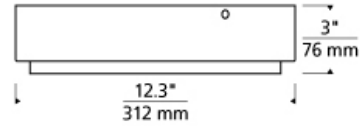

FLUSH & SEMI-FLUSH MOUNT

Escher Ceiling

DESCRIPTION

The Escher ceiling light from Tech Lighting features a gently illuminated optic-grade glass ring that ever so slightly protrudes from the ultra-thin stamped metal body of this contemporary ceiling light. The elegant ring gives way to recessed high-quality acrylic diffuser which effectively controls light output of the powerful yet efficient and warm LED source. This smart combination of modern technology, high-end materials and thoughtful engineering yields a glare-free ceiling light perfect for use in residential environments such as bathroom lighting, bedroom lighting, closet lighting and hallway lighting applications. Since it is offered in both Satin Nickel and Matte White finishes, a fresh contemporary look is easily within grasp. Includes 34 watt, 871 delivered lumen, 2700K or 3000K LED module. May be wall or ceiling mounted. Dimmable with low-voltage electronic dimmer or triac dimmer.

INSTALLATION

This product can mount to either a 4" square electrical box with round plaster ring or an octagonal electrical box (not included).

WEIGHT

2-2.5lb / 0.91-1.13kg ±

satin nickel

white

ORDERING INFORMATION