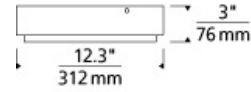

INSTALLATION

This product can mount to either a 4" square electrical box with round plaster ring or an octagonal electrical box (not included).

satin nickel

white

ORDERING INFORMATION

700FMESC12 FINISH

LAMP