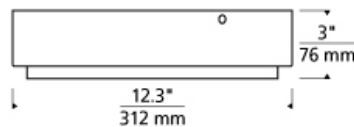

FLUSH & SEMI-FLUSH MOUNT

Escher Ceiling

DESCRIPTION

The Escher ceiling light from Tech Lighting features a gently illuminated optic-grade glass ring that ever so slightly protrudes from the ultra-thin stamped metal body of this contemporary ceiling light. The elegant ring gives way to recessed high-quality acrylic diffuser which effectively controls light output of the powerful yet efficient and warm LED source. This smart combination of modern technology, high-end materials and thoughtful engineering yields a glare-free ceiling light perfect for use in residential environments such as bathroom lighting, bedroom lighting, closet lighting and hallway lighting applications. Since it is offered in both Satin Nickel and Matte White finishes, a fresh contemporary look is easily within grasp. Includes 34 watt, 871 delivered lumen, 2700K or 3000K LED module. May be wall or ceiling mounted. Dimmable with low-voltage electronic dimmer or triac dimmer.

INSTALLATION

This product can mount to either a 4" square electrical box with round plaster ring or an octagonal electrical box (not included).

WEIGHT

2-2.5lb / 0.91-1.13kg ±

satin nickel

white

ORDERING INFORMATION