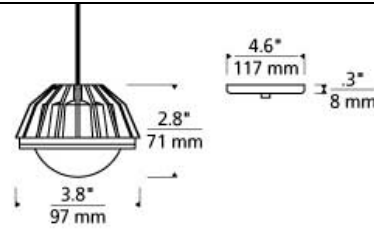

LINE - VOLTAGE PENDANTS / SUSPENSION

Eros Line-Voltage Pendant

DESCRIPTION

The Eros pendant by Tech Lighting boasts a precision die-cast aluminum body. The precision and detail serve a dual role as a geometrically striking design that details the heat sink. The black hardware finish gives the Eros a strikingly modern appearance, allowing it to blend subtly with other elemental design components. An optical grade pressed glass lens effectively distributes the output for excellent task lighting while eliminating horizontal glare. Scaling at 2.8" in width and 3.8" in length the Eros is ideal for kitchen island task lighting, family room lighting and home office lighting. Customize the Eros by selecting two energy efficient LED lamping options. All LED lamps are fully dimmable to create the desired ambiance. The Eros is compatible with Tech Lighting's MonoRail and Freejack Canopy systems for incredible installation flexibility. Includes 10-watt, 210 net lumen, 3000K or Warm Color Dimming 3000K-2200K LED module. Dimmable with low-voltage electronic dimmer. Fixture provided with six feet of field-cutable cloth cord.

INSTALLATION

This product can mount to either a 4" square electrical box with round plaster ring or an octagon electrical box.

WEIGHT

1-1.5lb / 0.45-0.68kg ±

black

ORDERING INFORMATION

700 SYSTEM	ERSBGP	FINISH	LAMP
TD	LINE-VOLTAGE PENDANTS/SUSPENSION	B BLACK	-LED930 LED 90 CRI 3000K 120V (T24) -LEDWD LED WARM COLOR DIMMING 3000K - 2200K 120V (T24)