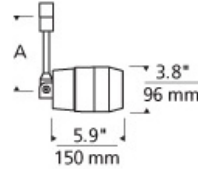

LINE - VOLTAGE HEADS

Envision LED Head

DESCRIPTION

Die cast aluminum LED head, pivots vertically 90°, rotates horizontally 360°. Features horizontal locking mechanisms. LED module and optics are modular for ease of replacement. Front air intake design allows airflow past internal heat sink fins to rear exit vents while conserving a clean, thoughtful and seamless form. 18 watt isolated power supply sits within head to avoid further visual impact on track; dimmable digital logic controller operated in constant current mode. Field-replaceable proprietary 18 watt LED module. Three interchangeable optics: 15°, 25° and 40°. Holds up to two PAR16/MR16 lenses or louvers, sold separately.

OTHER

- Output: 1074+ net lumens of optico/driver
- Power Consumption: 18 watts
- Efficacy: 47 net lumens/watt
- Color Temperature: 2700K, 3000K and 3500K
- CRI: 86
- Center Beam Candle Power:
 - 15°: 5300 CBCP
 - 25°: 4012 CBCP
 - 40°: 2308 CBCP
- Life: 50,000 hours to 70%
- No UV Rays
- Dimmable to 10%
- Minimum Waste: heat sink stays with fixture at end of LED module life
- No mercury and ROHS compliant
- 5-year Warranty

ACCESSORIES & OPTICAL CONTROLS

Dichroic Lens

WEIGHT

3.79lb / 1.72kg ±

envision led head
satin nickel

envision led head
white

ORDERING INFORMATION

| 700 SYSTEM | ENVL | COLOR TEMP | BEAM SPREAD | LENGTH (A) | FINISH |
|------------|-----------------------|--------------|-------------|------------|----------------|
| PJ | POWERJACK | L2 LED 2700K | 1 15° | 06 6" | S SATIN NICKEL |
| TT | SINGLE-CIRCUIT T-TRAK | L3 LED 3000K | 2 25° | 12 12" | W WHITE |
| | | L5 LED 3500K | 4 40° | 18 18" | |