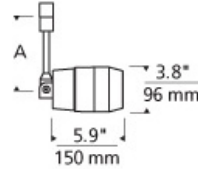

### DESCRIPTION

Die cast aluminum LED head, pivots vertically 90°, rotates horizontally 360°. Features horizontal locking mechanisms. LED module and optics are modular for ease of replacement. Front air intake design allows airflow past internal heat sink fins to rear exit vents while conserving a clean, thoughtful and seamless form. 18 watt isolated power supply sits within head to avoid further visual impact on track; dimmable digital logic controller operated in constant current mode. Field-replaceable proprietary 18 watt LED module. Three interchangeable optics: 15°, 25° and 40°. Holds up to two PAR16/MR16 lenses or louvers, sold separately.