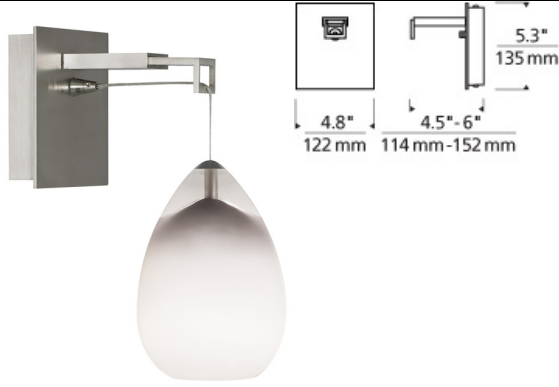

WALL COLLECTION

Ensu Wall

DESCRIPTION

Turn virtually any Tech Lighting low-voltage FreeJack pendant into a wall sconce. The integrated telescoping arm accommodates any pendant under 7.5 inches in diameter. The Ensu wall canopy can mount to either a 4" square electrical box with round plaster ring or an octagonal electrical box (not included). Includes low-voltage electronic transformer. Halogen version dimmable with a standard incandescent dimmer. LED version dimmable with a low-voltage electronic dimmer.

INSTALLATION

This product can mount to either a 4" square electrical box with round plaster ring or an octagonal electrical box (not included).

WEIGHT

2.34lb / 1.06kg ±

satin nickel shown
with alina (not
included)

ORDERING INFORMATION

700WSENSU FINISH

- Z ANTIQUE BRONZE
- C CHROME
- S SATIN NICKEL

LAMP

- HALOGEN 120V IN/12V OUT
- 277 HALOGEN 277V IN/12V OUT
- LED LED 120V IN/12V LED OUT
- LED277 LED 277V IN/12V LED OUT