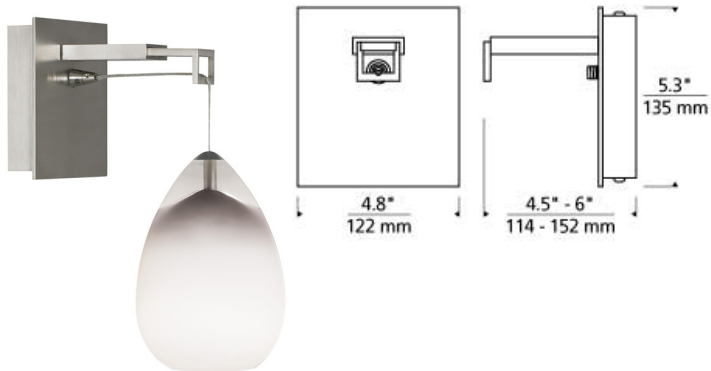

WALL COLLECTION

Ensu Wall

DESCRIPTION

Turn virtually any Tech Lighting low-voltage FreeJack pendant into a wall sconce. The integrated telescoping arm accommodates any pendant under 7.5 inches in diameter. The Ensu wall canopy can mount to either a 4" square electrical box with round plaster ring or an octagonal electrical box (not included). Includes low-voltage electronic transformer. Halogen version dimmable with a standard incandescent dimmer. LED version dimmable with a low-voltage electronic dimmer.

INSTALLATION

This product can mount to either a 4" square electrical box with round plaster ring or an octagonal electrical box (not included).

WEIGHT

2.34lb / 1.06kg ±

satin nickel shown with alina (not included)

ORDERING INFORMATION

700WSENSU FINISH

- Z ANTIQUE BRONZE
- C CHROME
- S SATIN NICKEL

LAMP

- HALOGEN 120V IN/12V OUT
- 277 HALOGEN 277V IN/12V OUT
- LED LED 120V IN/12V LED OUT
- LED277 LED 277V IN/12V LED OUT