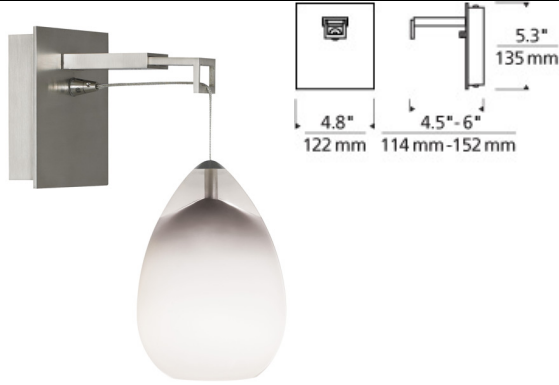

WALL COLLECTION

Ensu Wall

DESCRIPTION

Turn virtually any Tech Lighting low-voltage FreeJack pendant into a wall sconce. The integrated telescoping arm accommodates any pendant under 7.5 inches in diameter. The Ensu wall canopy can mount to either a 4" square electrical box with round plaster ring or an octagonal electrical box (not included). Includes low-voltage electronic transformer. Halogen version dimmable with a standard incandescent dimmer. LED version dimmable with a low-voltage electronic dimmer.

INSTALLATION

This product can mount to either a 4" square electrical box with round plaster ring or an octagonal electrical box (not included).

WEIGHT

2.34lb / 1.06kg ±

satin nickel shown
with alina (not
included)

ORDERING INFORMATION

700WSENSU FINISH

- Z ANTIQUE BRONZE
- C CHROME
- S SATIN NICKEL

LAMP

- HALOGEN 120V IN/12V OUT
- 277 HALOGEN 277V IN/12V OUT
- LED LED 120V IN/12V LED OUT
- LED277 LED 277V IN/12V LED OUT