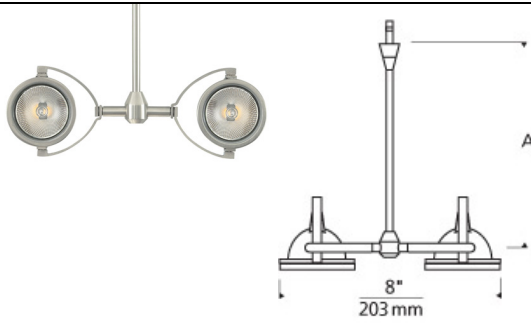

LOW - VOLTAGE HEADS

Elton Head

DESCRIPTION

Adjustable double head tilts and rotates infinitely. Integral louver lens holders can hold a single glass lens (sold separately) or an eggcrate louver (two included). Two low-voltage, MR16 lamps of up to 35 watts each (not included).

INSTALLATION

Socket terminates with FreeJack male connector, which may be installed into a system connector. Elements ordered with a system prefix include a connector for that system. For use on T~TRAK, order FreeJack version and T~TRAK FreeJack Connector (sold separately).

ACCESSORIES & OPTICAL CONTROLS

Eggcrate Louver

WEIGHT

0.5lb / 0.23kg ±

straight

with eggcrate
louver

ORDERING INFORMATION

700 SYSTEM	ELT	LENGTH (A)	FINISH
FJ	FREEJACK	03 3"	Z ANTIQUE BRONZE
MP	MONOPOINT	06 6"	S SATIN NICKEL
MO	MONORAIL	12 12"	
MO2	TWO-CIRCUIT MONORAIL	18 18"	
WMO	WALL MONORAIL	24 24"	

Note: MP includes 4" Round Flush Canopy.

TECH LIGHTING®
7400 Linder Avenue T 847.410.4400
Skokie, Illinois 60077 F 847.410.4500
Tech Lighting, L.L.C.

700 ____ ELT ____ ____

FIXTURE TYPE: _____

JOB NAME: _____

NOTES: _____

_____

_____

©2017 Tech Lighting, L.L.C. All Rights Reserved. The "Tech Lighting" graphic is a registered trademark of Tech Lighting, L.L.C. Tech Lighting reserves the right to change specifications for product improvements without notification.