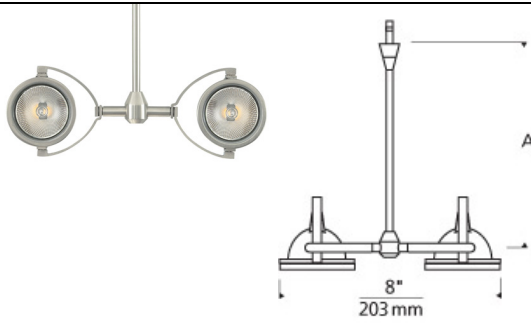

LOW - VOLTAGE HEADS

Elton Head

DESCRIPTION

Adjustable double head tilts and rotates infinitely. Integral louver lens holders can hold a single glass lens (sold separately) or an eggcrate louver (two included). Two low-voltage, MR16 lamps of up to 35 watts each (not included).

INSTALLATION

Socket terminates with FreeJack male connector, which may be installed into a system connector. Elements ordered with a system prefix include a connector for that system. For use on T~TRAK, order FreeJack version and T~TRAK FreeJack Connector (sold separately).

ACCESSORIES & OPTICAL CONTROLS

Eggcrate Louver

WEIGHT

0.5lb / 0.23kg ±

straight

with eggcrate
louver

ORDERING INFORMATION

| 700 SYSTEM | ELT | LENGTH (A) | FINISH |
|------------|----------------------|------------|------------------|
| FJ | FREEJACK | 03 3" | Z ANTIQUE BRONZE |
| MP | MONOPOINT | 06 6" | S SATIN NICKEL |
| MO | MONORAIL | 12 12" | |
| MO2 | TWO-CIRCUIT MONORAIL | 18 18" | |
| WMO | WALL MONORAIL | 24 24" | |