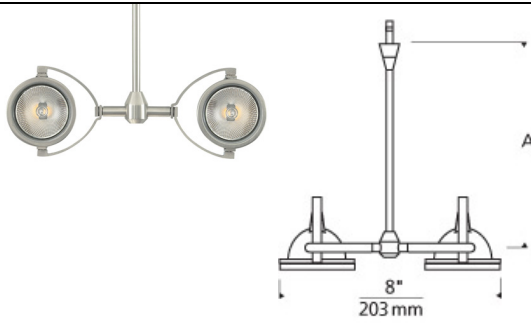

LOW - VOLTAGE HEADS

Elton Head

DESCRIPTION

Adjustable double head tilts and rotates infinitely. Integral louver lens holders can hold a single glass lens (sold separately) or an eggcrate louver (two included). Two low-voltage, MR16 lamps of up to 35 watts each (not included). Works with SORAA.

INSTALLATION

Socket terminates with FreeJack male connector, which may be installed into a system connector. Elements ordered with a system prefix include a connector for that system. For use on T~TRAK, order FreeJack version and T~TRAK FreeJack Connector (sold separately).

ACCESSORIES & OPTICAL CONTROLS

Dichroic Lens, Eggcrate Louver

WEIGHT

0.5lb / 0.23kg ±

straight

with eggcrate
louver

ORDERING INFORMATION

700 SYSTEM	ELT	LENGTH (A)	FINISH
FJ	FREEJACK	03 3"	Z ANTIQUE BRONZE
MP	MONOPOINT	06 6"	S SATIN NICKEL
MO	MONORAIL	12 12"	
MO2	TWO-CIRCUIT MONORAIL	18 18"	
WMO	WALL MONORAIL	24 24"	