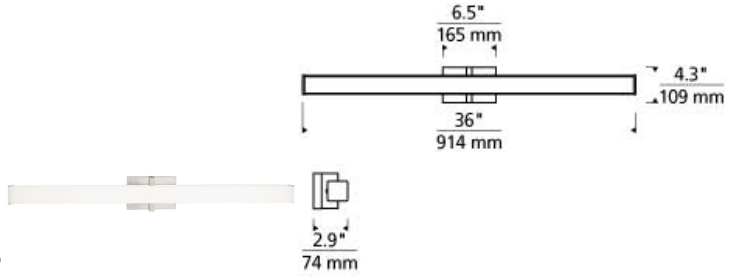

Ellis 36 Bath LED T20

DESCRIPTION

Sleek and stylish best describe the Ellis 36 bath vanity light from Tech Lighting. This contemporary light fixture features a clean design style that's offset by a number of die cast metal end-caps that add a pop of sophistication. Light pleasantly fills the bathroom and illuminates vanities as light spills from three sides making for excellent light distribution. The Ellis is available in three contemporary finishes and can be mounted vertically or horizontally for added design versatility. Also included in the Ellis family is the Ellis Bath 24 and the Ellis Wall, simply search for the Ellis Bath 36 to find its closest relatives. Available lamping options include energy efficient integrated LED, all lamping options are fully-dimmable to create the desired ambiance in your special space. LED includes 36 watt 1995 lumen 90 CRI 3000K LED module. Dimmable with a low-voltage electronic dimmer. Mounts vertically or horizontally. ADA compliant.

WEIGHT

3.5-4lb / 1.59-1.81kg ±

chrome satin nickel

ORDERING INFORMATION

700BCELI	LENGTH (A)	FINISH	LAMP
36	36"	C CHROME S SATIN NICKEL	-LED930 LED 90 CRI 3000K 120V -LED930-277 LED 90 CRI 3000K 277V

TECH LIGHTING®
 7400 Linder Avenue T 847.410.4400
 Skokie, Illinois 60077 F 847.410.4500