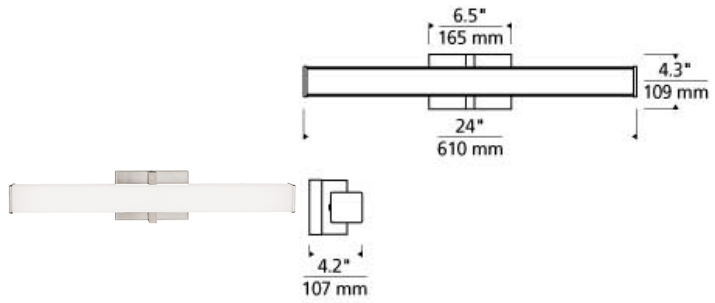

Ellis 24 Bath

LED T20

DESCRIPTION

Sleek and stylish best describe the Ellis 24 bath vanity light from Tech Lighting. This contemporary light fixture features a clean design style that's offset by a number of die cast metal end-caps that add a pop of sophistication. Light pleasantly fills the bathroom and illuminates vanities as light spills from three sides making for excellent light distribution. The Ellis is available in three contemporary finishes and can be mounted vertically or horizontally for added design versatility. Also included in the Ellis family is the larger Ellis Bath 36 and the Ellis Wall, simply search for the Ellis Bath 24 to find its closest relatives. Available lamping options include energy efficient integrated LED, all lamping options are fully-dimmable to create the desired ambiance in your special space. LED includes 24 watt 1300 lumen 90 CRI 3000K LED module. Dimmable with a low-voltage electronic dimmer. Mounts vertically or horizontally. ADA compliant.

WEIGHT

3-3.5lb / 1.36-1.59kg ±

chrome

satin nickel

ORDERING INFORMATION

700BC ELI	LENGTH (A)	FINISH	LAMP
24	24"	C CHROME S SATIN NICKEL	-LED930 LED 90 CRI 3000K 120V -LED930-277 LED 90 CRI 3000K 277V

TECH LIGHTING®