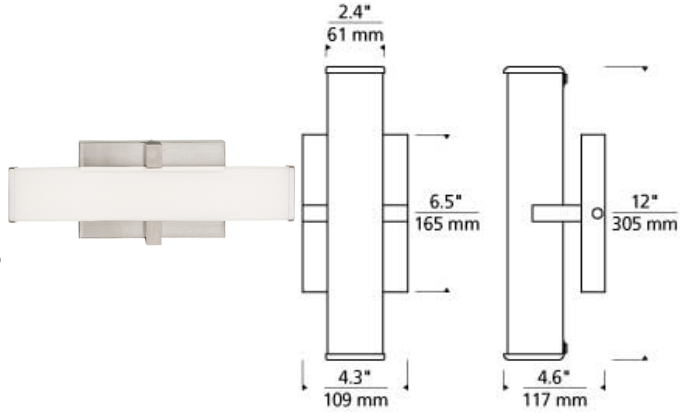

**Ellis 12 Wall/Bath** LED T20

**DESCRIPTION**

Sleek and stylish best describe the Ellis 36 bath vanity light from Tech Lighting. This contemporary light fixture features a clean design style that's offset by a number of die cast metal end-caps that add a pop of sophistication. Light pleasantly fills the bathroom and illuminates vanities as light spills from three sides making for excellent light distribution. The Ellis is available in three contemporary finishes and can be mounted vertically or horizontally for added design versatility. Also included in the Ellis family is the Ellis Bath 24 and the Ellis Wall, simply search for the Ellis Bath 36 to find its closest relatives. Available lamping options include energy efficient integrated LED, all lamping options are fully-dimmable to create the desired ambiance in your special space. LED includes 12 watt 650 lumen 90 CRI 3000K LED module. Dimmable with a low-voltage electronic dimmer. Mounts vertically or horizontally. ADA compliant.

**WEIGHT**

2-2.5lb / 0.91-1.13kg ±

chrome

satin nickel

**ORDERING INFORMATION**

700BC ELI	LENGTH (A)	FINISH	LAMP
12	12"	C CHROME S SATIN NICKEL	-LED930 LED 90 CRI 3000K 120V -LED930-277 LED 90 CRI 3000K 277V