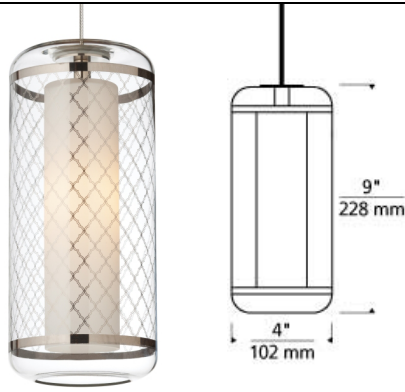

Ecran Pendant

DESCRIPTION

Patterns of silk-screen are printed onto the Ecran Pendant light by Tech Lighting. This Italian hand-blown pendant features six elegant designs and three on-trend finishes. An ample amount of light is evenly dispersed through the beautiful inner glass frosted diffuser creating a soft spill of light onto surfaces below. Scaling at 9" in length and 4" in diameter the Ecran pendant is moderately scaled to accommodate kitchen island task lighting applications, dining room lighting or bedroom lighting flanking two end tables. The Ecran ships with your choice of efficient halogen or LED lamping saving you both time and money. Pair the Ecran pendant with the Siena wall sconce by Tech Lighting for greater design customization. Includes low-voltage, 50 watt halogen bi-pin lamp or 8 watt, 300 delivered lumen, 3000K, replaceable SORAA® LED module and six feet of field-cutttable cable. Dimmable with low-voltage electronic or magnetic dimmer (based on transformer). Works with SORAA.

INSTALLATION

Socket terminates with FreeJack male connector, which may be installed into a system connector. Elements ordered with a system prefix include a connector for that system. For use on T~TRAK, order FreeJack version and T~TRAK FreeJack Connector (sold separately).

ACCESSORIES & OPTICAL CONTROLS

SORAA® LED Bi-Pin Replacement Pendant Module, Swag Hook

WEIGHT

1.55lb / 0.7kg ±

clear-polished platinum