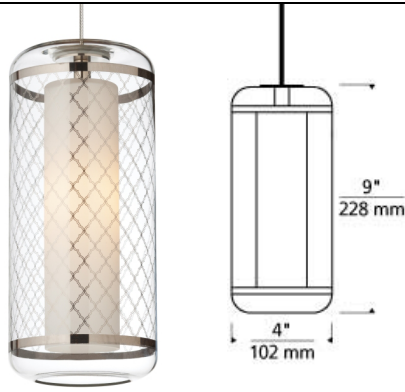

LOW - VOLTAGE PENDANTS

Ecraan Pendant LED SORAA T20

DESCRIPTION

Patterns of silk-screen are printed onto the Ecraan Pendant light by Tech Lighting. This Italian hand-blown pendant features six elegant designs and three on-trend finishes. An ample amount of light is evenly dispersed through the beautiful inner glass frosted diffuser creating a soft spill of light onto surfaces below. Scaling at 9" in length and 4" in diameter the Ecraan pendant is moderately scaled to accommodate kitchen island task lighting applications, dining room lighting or bedroom lighting flanking two end tables. The Ecraan ships with your choice of efficient halogen or LED lamping saving you both time and money. Pair the Ecraan pendant with the Siena wall sconce by Tech Lighting for greater design customization. Includes low-voltage, 50 watt halogen bi-pin lamp or 8 watt, 300 delivered lumen, 3000K, replaceable SORAA® LED module and six feet of field-cuttable cable. Dimmable with low-voltage electronic or magnetic dimmer (based on transformer). Works with SORAA.

clear-polished platinum

INSTALLATION

Socket terminates with FreeJack male connector, which may be installed into a system connector. Elements ordered with a system prefix include a connector for that system. For use on T~TRAK, order FreeJack version and T~TRAK FreeJack Connector (sold separately).

ACCESSORIES & OPTICAL CONTROLS

SORAA® LED Bi-Pin Replacement Pendant Module, Swag Hook

WEIGHT

1.55lb / 0.7kg ±

clear-polished gold lattice clear-polished platinum lattice clear-polished gold moroccan clear-polished platinum moroccan clear-polished platinum plaid

Note: Note: MP includes 4" Round Flush Canopy.

Antique Bronze is not available for Kable Lite.

Chrome not offered on Monorail & Two~Circuit Monorail.

Tech Lighting, L.L.C.

700 ____ ECN _____

FIXTURE TYPE: _____