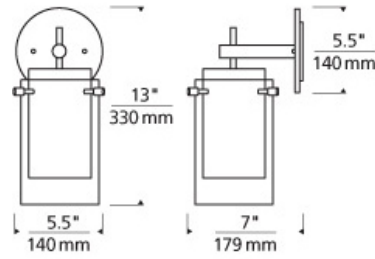

W A L L C O L L E C T I O N

Echo Wall

DESCRIPTION

Vivid glass shade over white case glass inner cylinder suspended from a round base and highlighted with three satin nickel cylinder details. Provides ambient, up- and down-light. Includes 120 volt, 75 watt or equivalent A19 medium base lamp or 18 watt GU24 base self-ballasted compact fluorescent lamp. Incandescent version dimmable with standard incandescent dimmer.

INSTALLATION

This product can mount to either a 4" square electrical box with round plaster ring or an octagonal electrical box (not included).

WEIGHT

3.5lb / 1.59kg ±

smoke

amber

aquamarine

clear