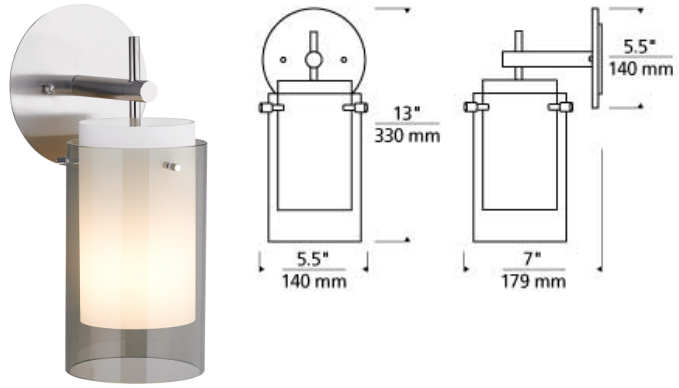

WALL COLLECTION

Echo Wall

FL EN★ T20

DESCRIPTION

Vivid glass shade over white case glass inner cylinder suspended from a round base and highlighted with three satin nickel cylinder details. Provides ambient, up- and down-light. Rated for (1) 75w max, E26 medium based lamp (Not Included). LED version includes (1) 9.5w, 800 delivered lumens, 2700K, medium base LED lamp. Dimmable with low-voltage electronic dimmer.

INSTALLATION

This product can mount to either a 4" square electrical box with round plaster ring or an octagonal electrical box (not included).

WEIGHT

3.5-4lb / 1.59-1.81kg ±

smoke

amber

aquamarine

clear