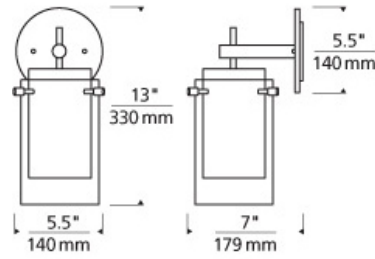

WALL COLLECTION

Echo Wall

DESCRIPTION

Vivid glass shade over white case glass inner cylinder suspended from a round base and highlighted with three satin nickel cylinder details. Provides ambient, up- and down-light. Includes 120 volt, 75 watt or equivalent A19 medium base lamp or 18 watt GU24 base self-ballasted compact fluorescent lamp. Incandescent version dimmable with standard incandescent dimmer.

INSTALLATION

This product can mount to either a 4" square electrical box with round plaster ring or an octagonal electrical box (not included).

WEIGHT

3.5lb / 1.59kg ±

smoke

amber

aquamarine

clear