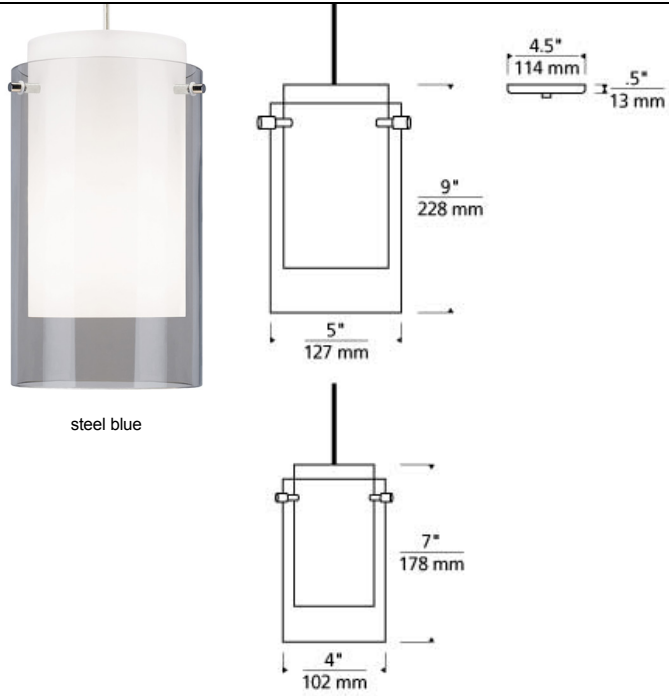

LINE - VOLTAGE PENDANTS / SUSPENSION

Echo Pendant

DESCRIPTION

The Echo pendant light by Tech Lighting is a timeless contemporary glass cylinder pendant. The modern silhouette of this pendant surrounds an inner white glass cylinder to echo with a pop of color while softly diffusing the light within. With five available on trend color options and high quality metal finishes the Mini Echo creates an exciting yet sophisticated look and feel to any space. This mid-sized Echo scales at 9" in diameter and 5" in width this pendant is ideal for home office lighting, bath lighting flanking a vanity or even bedroom lighting flanking bedside tables. The Echo is fully dimmable allowing you the ability to customize the light tones to your desired ambiance. Rated for (1) 60 watt, E11 mini candelabra (Lamp Not Included). Fixture is provided with six feet of field-cutable cable. Incandescent version dimmable with standard incandescent dimmer. LED version dimmable with LED compatible dimmer.

INSTALLATION

This product can mount to either a 4" square electrical box with round plaster ring or an octagon electrical box.

ACCESSORIES & OPTICAL CONTROLS

Line-voltage Swag Hook

WEIGHT

1.3lb / 0.59kg ±

steel blue

ORDERING INFORMATION

700	SYSTEM	ECP	SHAPE OR SIZE	COLOR	FINISH	LAMP
TD	LINE-VOLTAGE PENDANTS/SUSPENSION		LARGE	A AMBER	Z ANTIQUE BRONZE	NO LAMP
TT	SINGLE-CIRCUIT T-TRAK	S	SMALL	Q AQUAMARINE	B BLACK	-LED927 A19 LED 90 CRI 2700K 120V (T20/T24)
				C CLEAR	S SATIN NICKEL	
				S SMOKE	W WHITE	
				U STEEL BLUE		

TD includes 4.5" Round Canopy.
Antique Bronze and Black Finish Only Available on TD.

LED version Only Available on Large.

700 ____ ECP _____

FIXTURE TYPE: _____

JOB NAME: _____

NOTES: _____
