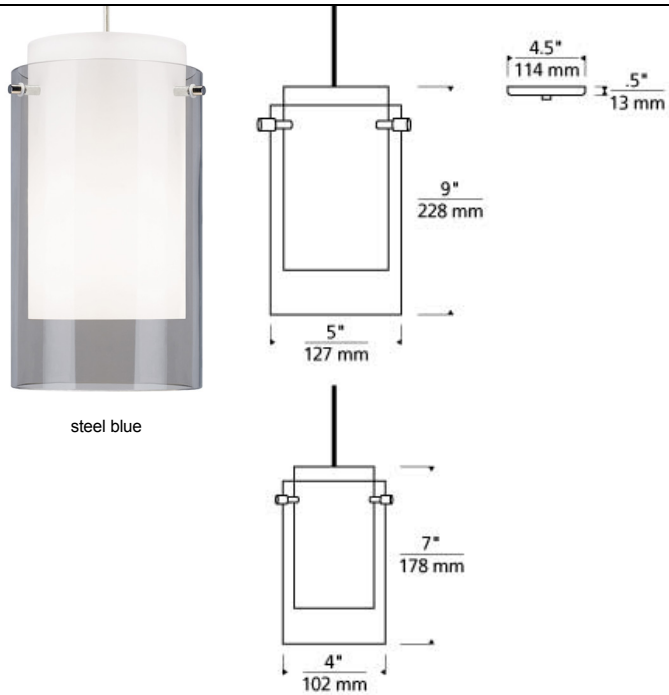

LINE - VOLTAGE PENDANTS / SUSPENSION

Echo Pendant LED T20

DESCRIPTION

The Echo pendant light by Tech Lighting is a timeless contemporary glass cylinder pendant. The modern silhouette of this pendant surrounds an inner white glass cylinder to echo with a pop of color while softly diffusing the light within. With five available on trend color options and high quality metal finishes the Mini Echo creates an exciting yet sophisticated look and feel to any space. This mid-sized Echo scales at 9" in diameter and 5" in width this pendant is ideal for home office lighting, bath lighting flanking a vanity or even bedroom lighting flanking bedside tables. The Echo is fully dimmable allowing you the ability to customize the light tones to your desired ambiance. Rated for (1) 60 watt, E11 mini candelabra (Lamp Not Included). Fixture is provided with six feet of field-cutable cable. Incandescent version dimmable with standard incandescent dimmer. LED version dimmable with LED compatible dimmer.

INSTALLATION

This product can mount to either a 4" square electrical box with round plaster ring or an octagon electrical box.

ACCESSORIES & OPTICAL CONTROLS

Line-voltage Swag Hook

WEIGHT

1.5-2lb / 0.68-0.91kg ±

steel blue

ORDERING INFORMATION

700	SYSTEM	ECP	SHAPE OR SIZE	COLOR	FINISH	LAMP
TD	LINE-VOLTAGE PENDANTS/SUSPENSION		LARGE	A AMBER	Z ANTIQUE BRONZE	NO LAMP
TT	SINGLE-CIRCUIT T-TRAK		SMALL	Q AQUAMARINE	B BLACK	-LED927 A19 LED 90 CRI 2700K 120V (T20/T24)
				C CLEAR	S SATIN NICKEL	
				S SMOKE	W WHITE	
				U STEEL BLUE		

TD includes 4.5" Round Canopy.
Antique Bronze and Black Finish Only Available on TD.

LED version Only Available on Large.

700 ____ ECP _____

FIXTURE TYPE: _____

JOB NAME: _____

NOTES: _____
