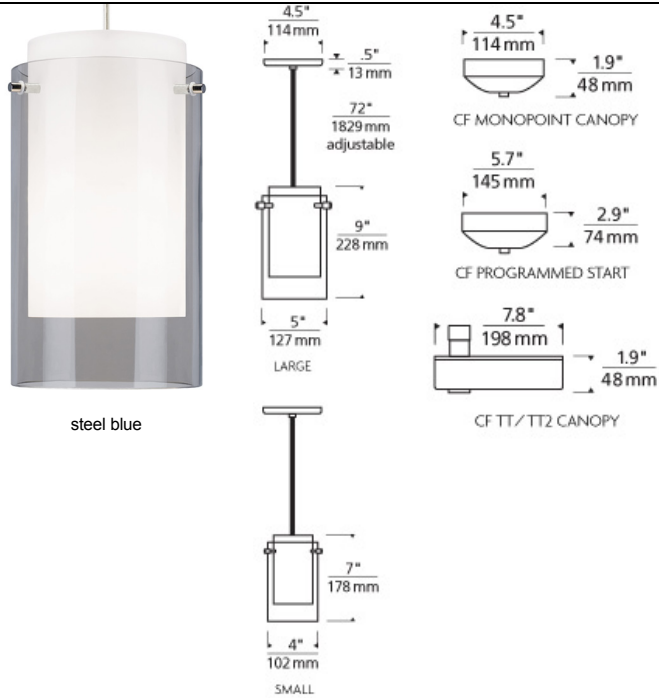

LINE - VOLTAGE PENDANTS / SUSPENSION

Echo Pendant

DESCRIPTION

Transparent cylinder shade over a white case glass cylinder. Large incandescent includes 75 watt, A19 medium base lamp. Small incandescent includes 60 watt, mini candelabra base lamp. Large LED (ONLY) provided with 9.5 watt, 800 delivered lumen, 2700K, medium base LED A19 lamp. Fixture is provided with six feet of field-cuttable cable. Incandescent version dimmable with standard incandescent dimmer. LED version dimmable with LED compatible dimmer.

INSTALLATION

This product can mount to either a 4" square electrical box with round plaster ring or an octagon electrical box.

OTHER

TD includes 4.5" Round Canopy. Antique Bronze and Black Finish Only Available on TD.

LED version Only Available on Large.

ACCESSORIES & OPTICAL CONTROLS

Line-voltage Swag Hook

ORDERING INFORMATION

700 SYSTEM	ECP	SHAPE OR SIZE	COLOR	FINISH	LAMP
TD	LINE-VOLTAGE PENDANTS/SUSPENSION	LARGE	A AMBER	Z ANTIQUE BRONZE	INCANDESCENT 120V
TT	SINGLE-CIRCUIT T-TRAK	S SMALL	Q AQUAMARINE	B BLACK	-LED927 A19 LED 90 CRI 2700K 120V
			C CLEAR	S SATIN NICKEL	
			S SMOKE	W WHITE	
			U STEEL BLUE		

For use on Halo*, Juno* or Lightolier* 120 volt single-circuit track, order as follows:

Incandescent: Order pendant as **700TD** and order appropriate [120V Track Adapter](#)

Compact Fluorescent: Substitute 700TD with one of the following: **700TH** (fits Halo*), **700TJ** (fits Juno*) or **700TI** (fits Lightolier*) and by substituting the finish with one of the following: **BZ** (Black/Antique Bronze), **BS** (Black/Satin Nickel), **WZ** (White/Antique Bronze) or **WS** (White/Satin Nickel).