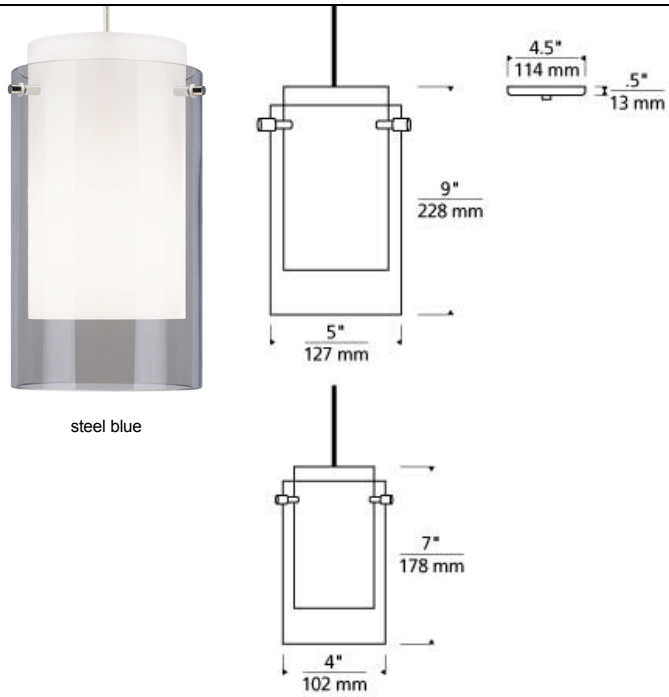

LINE - VOLTAGE PENDANTS / SUSPENSION

Echo Pendant LED T20

DESCRIPTION

The Echo pendant light by Tech Lighting is a timeless contemporary glass cylinder pendant. The modern silhouette of this pendant surrounds an inner white glass cylinder to echo with a pop of color while softly diffusing the light within. With five available on trend color options and high quality metal finishes the Mini Echo creates an exciting yet sophisticated look and feel to any space. This mid-sized Echo scales at 9" in diameter and 5" in width this pendant is ideal for home office lighting, bath lighting flanking a vanity or even bedroom lighting flanking bedside tables. The Echo is fully dimmable allowing you the ability to customize the light tones to your desired ambiance. Rated for (1) 60 watt, E11 mini candelabra (Lamp Not Included). Fixture is provided with six feet of field-cutable cable. Incandescent version dimmable with standard incandescent dimmer. LED version dimmable with LED compatible dimmer.

INSTALLATION

This product can mount to either a 4" square electrical box with round plaster ring or an octagon electrical box.

ACCESSORIES & OPTICAL CONTROLS

Line-voltage Swag Hook

WEIGHT

1.3lb / 0.59kg ±

steel blue

ORDERING INFORMATION

700	SYSTEM	ECP	SHAPE OR SIZE	COLOR	FINISH	LAMP
TD	LINE-VOLTAGE PENDANTS/SUSPENSION		LARGE	A AMBER	Z ANTIQUE BRONZE	NO LAMP
TT	SINGLE-CIRCUIT T-TRAK		SMALL	Q AQUAMARINE	B BLACK	-LED927 A19 LED 90 CRI 2700K 120V (T20/T24)
				C CLEAR	S SATIN NICKEL	
				S SMOKE	W WHITE	
				U STEEL BLUE		

TD includes 4.5" Round Canopy.
Antique Bronze and Black Finish Only Available on TD.

LED version Only Available on Large.

700 ____ ECP _____

FIXTURE TYPE: _____

JOB NAME: _____

NOTES: _____
