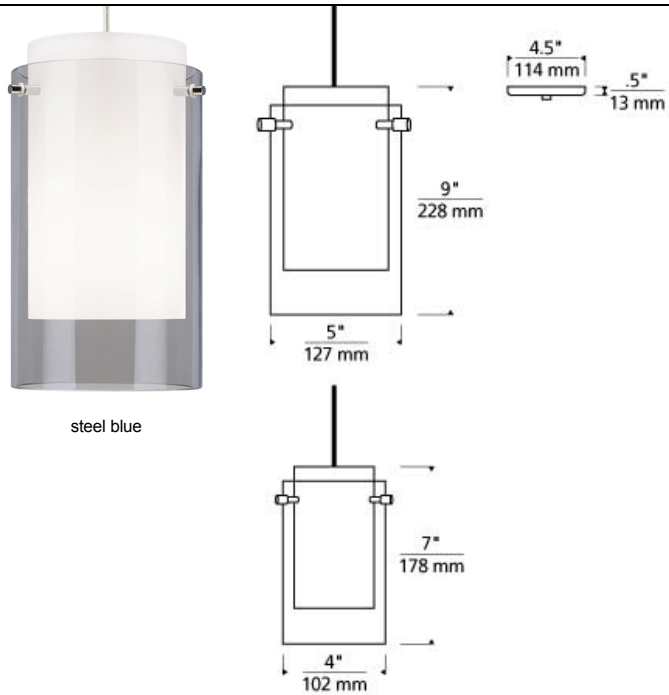

LINE - VOLTAGE PENDANTS / SUSPENSION

Echo Pendant LED T20

DESCRIPTION

The Echo pendant light by Tech Lighting is a timeless contemporary glass cylinder pendant. The modern silhouette of this pendant surrounds an inner white glass cylinder to echo with a pop of color while softly diffusing the light within. With five available on trend color options and high quality metal finishes the Mini Echo creates an exciting yet sophisticated look and feel to any space. This mid-sized Echo scales at 9" in diameter and 5" in width this pendant is ideal for home office lighting, bath lighting flanking a vanity or even bedroom lighting flanking bedside tables. The Echo is fully dimmable allowing you the ability to customize the light tones to your desired ambiance. Rated for (1) 60 watt, E11 mini candelabra (Lamp Not Included). Fixture is provided with six feet of field-cutable cable. Incandescent version dimmable with standard incandescent dimmer. LED version dimmable with LED compatible dimmer.

INSTALLATION

This product can mount to either a 4" square electrical box with round plaster ring or an octagon electrical box.

ACCESSORIES & OPTICAL CONTROLS

Line-voltage Swag Hook

WEIGHT

1.5-2lb / 0.68-0.91kg ±

steel blue

ORDERING INFORMATION

700 SYSTEM	ECP	SHAPE OR SIZE	COLOR	FINISH	LAMP
TD	LINE-VOLTAGE PENDANTS/SUSPENSION	LARGE	A AMBER	Z ANTIQUE BRONZE	NO LAMP
TT	SINGLE-CIRCUIT T-TRAK	SMALL	Q AQUAMARINE	B BLACK	-LED927 A19 LED 90 CRI 2700K 120V (T20/T24)
			C CLEAR	S SATIN NICKEL	
			S SMOKE	W WHITE	
			U STEEL BLUE		

TD includes 4.5" Round Canopy.
Antique Bronze and Black Finish Only Available on TD.

LED version Only Available on Large.

700 ____ ECP _____

FIXTURE TYPE: _____

JOB NAME: _____

NOTES: _____