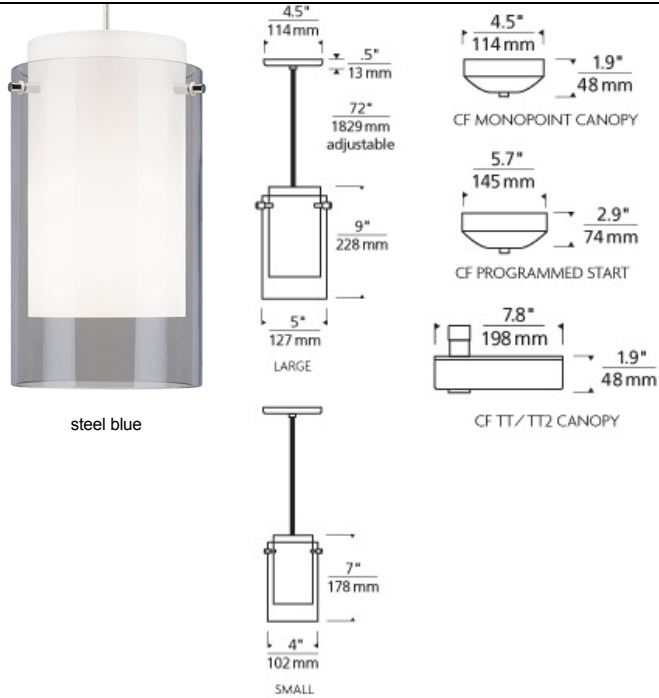

LINE - VOLTAGE PENDANTS / SUSPENSION

Echo Pendant

DESCRIPTION

Transparent cylinder shade over a white case glass cylinder. Large incandescent includes 75 watt, A19 medium base lamp. Small incandescent includes 60 watt, mini candelabra base lamp. Large LED (ONLY) provided with 9.5 watt, 800 delivered lumen, 2700K, medium base LED A19 lamp. Fixture is provided with six feet of field-cuttable cable. Incandescent version dimmable with standard incandescent dimmer. LED version dimmable with LED compatible dimmer.

INSTALLATION

This product can mount to either a 4" square electrical box with round plaster ring or an octagon electrical box.

OTHER

TD includes 4.5" Round Canopy. Antique Bronze and Black Finish Only Available on TD.

LED version Only Available on Large.

ACCESSORIES & OPTICAL CONTROLS

Line-voltage Swag Hook

steel blue

ORDERING INFORMATION

700	SYSTEM	ECP	SHAPE OR SIZE	COLOR	FINISH	LAMP
TD	LINE-VOLTAGE PENDANTS/SUSPENSION		LARGE	A AMBER	Z ANTIQUE BRONZE	INCANDESCENT 120V
TT	SINGLE-CIRCUIT T-TRAK		SMALL	Q AQUAMARINE	B BLACK	-LED927 A19 LED 90 CRI 2700K 120V
TT2	TWO-CIRCUIT T-TRAK			C CLEAR	S SATIN NICKEL	
				B HAVANA BROWN	W WHITE	
				K SMOKE		
				S SMOKE		
				U STEEL BLUE		

For use on Halo*, Juno* or Lightolier* 120 volt single-circuit track, order as follows:

Incandescent: Order pendant as **700TD** and order appropriate [120V Track Adapter](#)

Compact Fluorescent: Substitute 700TD with one of the following: **700TH** (fits Halo*), **700TJ** (fits Juno*) or **700TI** (fits Lightolier*) and by substituting the finish with one of the following: **BZ** (Black/Antique Bronze), **BS** (Black/Satin Nickel), **WZ** (White/Antique Bronze) or **WS** (White/Satin Nickel).