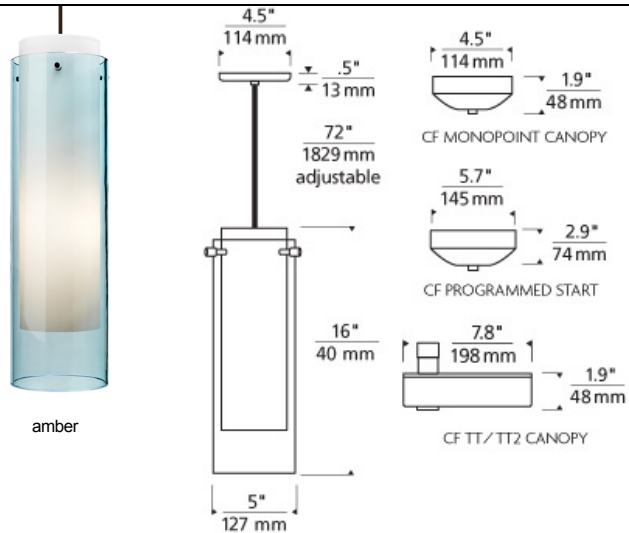

LINE - VOLTAGE PENDANTS / SUSPENSION

Echo Grande Pendant

DESCRIPTION

Transparent cylinder shade over a white case glass cylinder. Incandescent includes 75 watt, A19 medium base lamp. LED includes 9.5 watt, 800 delivered lumen, 2700K, medium base LED A19 lamp. Fixture is provided with six feet of field-cuttable cable. Incandescent version dimmable with standard incandescent dimmer. LED version dimmable with LED compatible dimmer.

INSTALLATION

This product can mount to either a 4" square electrical box with round plaster ring or an octagon electrical box.

OTHER

TD includes 4.5" Round Canopy.
Antique Bronze and Black Finish Only Available on TD.