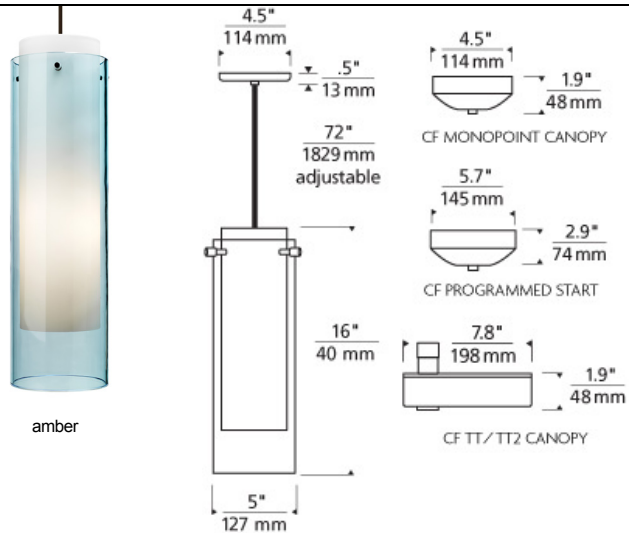

LINE - VOLTAGE PENDANTS / SUSPENSION

Echo Grande Pendant

DESCRIPTION

Transparent cylinder shade over a white case glass cylinder. Incandescent includes 75 watt, A19 medium base lamp. LED includes 9.5 watt, 800 delivered lumen, 2700K, medium base LED A19 lamp. Fixture is provided with six feet of field-cuttable cable. Incandescent version dimmable with standard incandescent dimmer. LED version dimmable with LED compatible dimmer.

INSTALLATION

This product can mount to either a 4" square electrical box with round plaster ring or an octagon electrical box.

OTHER

TD includes 4.5" Round Canopy.
Antique Bronze and Black Finish Only Available on TD.

amber

ORDERING INFORMATION

700 SYSTEM	ECGP	COLOR	FINISH	LAMP
TD	LINE-VOLTAGE PENDANTS/SUSPENSION	A AMBER	Z ANTIQUE BRONZE	INCANDESCENT 120V
TT	SINGLE-CIRCUIT T-TRAK	Q AQUAMARINE	B BLACK	-LED927 A19 LED 90 CRI 2700K 120V
		C CLEAR	S SATIN NICKEL	
		K SMOKE	W WHITE	
		U STEEL BLUE		

For use on Halo*, Juno* or Lightolier* 120 volt single-circuit track, order as follows:

Incandescent: Order pendant as **700TD** and order appropriate [120V Track Adapter](#)

Compact Fluorescent: Substitute 700TD with one of the following: **700TH** (fits Halo*), **700TJ** (fits Juno*) or **700TI** (fits Lightolier*) and by substituting the finish with one of the following: **BZ** (Black/Antique Bronze), **BS** (Black/Satin Nickel), **WZ** (White/Antique Bronze) or **WS** (White/Satin Nickel).

*Tech Lighting is not affiliated, nor is it endorsed by any of the companies listed nor does Tech Lighting distribute any of their products.