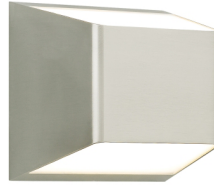

WALL COLLECTION

Ebb Outdoor LED ADA T20

DESCRIPTION

The powerful bi-directional light distribution of the Ebb wall sconce light from Tech Lighting ensures function first, and the clean asymmetric shape delivers a highly versatile, widely appealing design. Wet listed for indoor/outdoor use. Maybe be mounted vertically or horizontally. Includes 24 watt, 542 delivered lumen, 3000K LED module. Dimmable with low-voltage electronic dimmer.

INSTALLATION

This product can mount to either a 4" square electrical box with round plaster ring or an octagonal electrical box (not included).

WEIGHT

1.68lb / 0.76kg ±

black antique bronze gray satin nickel

ORDERING INFORMATION

700WSEBB FINISH

- Z ANTIQUE BRONZE
- B BLACK
- Y GRAY
- S SATIN NICKEL

LAMP

- LED930 LED 90 CRI 3000K 120V
- LED930-277 LED 90 CRI 3000K 277V

Satin Nickel Finish Is For Indoor Use Only.