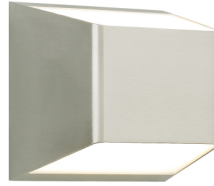

WALL COLLECTION

Ebb Outdoor LED ADA T20

DESCRIPTION

The powerful bi-directional light distribution of the Ebb wall sconce light from Tech Lighting ensures function first, and the clean asymmetric shape delivers a highly versatile, widely appealing design. Wet listed for indoor/outdoor use. Maybe be mounted vertically or horizontally. Includes 24 watt, 542 delivered lumen, 3000K LED module. Dimmable with low-voltage electronic dimmer.

INSTALLATION

This product can mount to either a 4" square electrical box with round plaster ring or an octagonal electrical box (not included).

WEIGHT

1.68lb / 0.76kg ±

black   antique bronze   gray   satin nickel

ORDERING INFORMATION

700WSEBB FINISH

- Z ANTIQUE BRONZE
- B BLACK
- Y GRAY
- S SATIN NICKEL

LAMP

- -LED930 LED 90 CRI 3000K 120V
- -LED930-277 LED 90 CRI 3000K 277V

Satin Nickel Finish Is For Indoor Use Only.

TECH LIGHTING®
7400 Linder Avenue   T 847.410.4400
Skokie, Illinois 60077   F 847.410.4500

Tech Lighting, L.L.C.

700WSEBB	_____
FIXTURE TYPE:	_____
JOB NAME:	_____
NOTES:	_____
	_____
	_____

©2018 Tech Lighting, L.L.C. All Rights Reserved. The "Tech Lighting" graphic is a registered trademark of Tech Lighting, L.L.C. Tech Lighting reserves the right to change specifications for product improvements without notification.