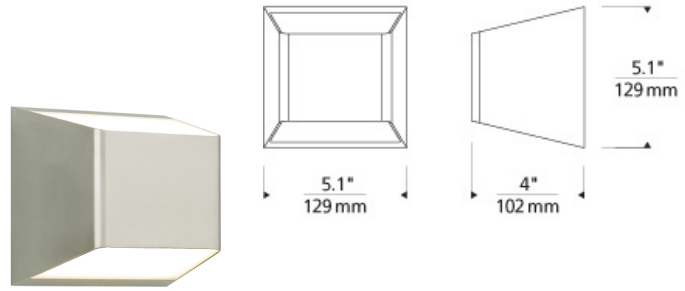

WALL COLLECTION

Ebb Outdoor

DESCRIPTION

The powerful bi-directional light distribution of the Ebb wall sconce light from Tech Lighting ensures function first, and the clean asymmetric shape delivers a highly versatile, widely appealing design. Wet listed for indoor/outdoor use. Maybe be mounted vertically or horizontally. Includes 24 watt, 542 delivered lumen, 3000K LED module. Dimmable with low-voltage electronic dimmer.

INSTALLATION

This product can mount to either a 4" square electrical box with round plaster ring or an octagonal electrical box (not included).

WEIGHT

1.68lb / 0.76kg ±

black antique bronze gray satin nickel