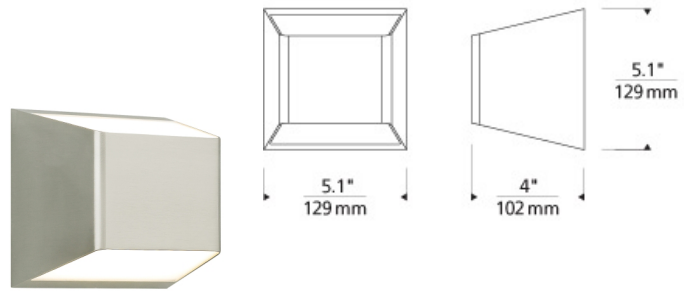

W A L L C O L L E C T I O N

Ebb Outdoor

DESCRIPTION

The powerful bi-directional light distribution of the Ebb wall sconce light from Tech Lighting ensures function first, and the clean asymmetric shape delivers a highly versatile, widely appealing design. Wet listed for indoor/outdoor use. Maybe be mounted vertically or horizontally. Includes 24 watt, 542 delivered lumen, 3000K LED module. Dimmable with low-voltage electronic dimmer.

INSTALLATION

This product can mount to either a 4" square electrical box with round plaster ring or an octagonal electrical box (not included).

WEIGHT

1.68lb / 0.76kg ±

black antique bronze gray satin nickel