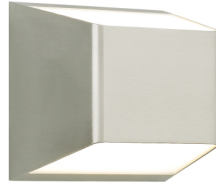

## Ebb Outdoor LED ADA T20

### DESCRIPTION

The Ebb Wall Sconce light by Tech Lighting features a clean and asymmetric design style making it highly versatile in many spaces. Though sophisticated in design function is the primary driver in this wall sconce as it delivers an immense amount of light output with its neatly hidden lamp that provides bi-directional light distribution. The Ebb Wall is available in four contemporary finish options. Available lamping options include energy efficient LED. all lamping options are fully dimmable with a low-voltage electronic dimmer. The Ebb Wall is Wet Rated making it suitable for installation in wet locations. Wet listed for indoor/outdoor use. Maybe be mounted vertically or horizontally. Includes 24 watt, 542 delivered lumen, 3000K LED module. Dimmable with low-voltage electronic dimmer.

### WEIGHT

1.68lb / 0.76kg ±

black      antique bronze      gray      satin nickel

#### 700WSEBB FINISH

- Z ANTIQUE BRONZE
- B BLACK
- Y GRAY
- S SATIN NICKEL