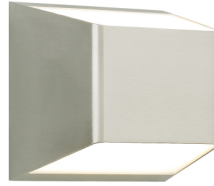

### DESCRIPTION

The powerful bi-directional light distribution of the Ebb wall sconce light from Tech Lighting ensures function first, and the clean asymmetric shape delivers a highly versatile, widely appealing design. Wet listed for indoor/outdoor use. Maybe be mounted vertically or horizontally. Includes 24 watt, 542 delivered lumen, 3000K LED module. Dimmable with low-voltage electronic dimmer.

### WEIGHT

1.68lb / 0.76kg ±

black      antique bronze      gray      satin nickel