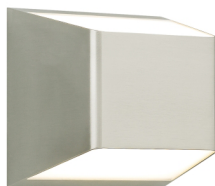

WALL COLLECTION

Ebb Outdoor

DESCRIPTION

The powerful bi-directional light distribution of the Ebb wall sconce light from Tech Lighting ensures function first, and the clean asymmetric shape delivers a highly versatile, widely appealing design. Wet listed for indoor/outdoor use. Maybe be mounted vertically or horizontally. Includes 24 watt, 542 delivered lumen, 3000K LED module. Dimmable with low-voltage electronic dimmer.

INSTALLATION

This product can mount to either a 4" square electrical box with round plaster ring or an octagonal electrical box (not included).

WEIGHT

1.68lb / 0.76kg ±

black

antique bronze

gray

satin nickel

ORDERING INFORMATION

700WSEBB FINISH

- Z ANTIQUE BRONZE
- B BLACK
- Y GRAY
- S SATIN NICKEL

LAMP

- LED930 LED 90 CRI 3000K 120V
- LED930-277 LED 90 CRI 3000K 277V

Satin Nickel Finish Is For Indoor Use Only.