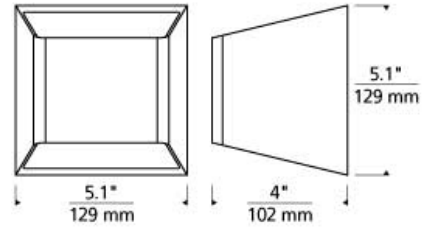

### DESCRIPTION

The Ebb Wall Sconce light by Tech Lighting features a clean and asymmetric design style making it highly versatile in many spaces. Though sophisticated in design function is the primary driver in this wall sconce as it delivers an immense amount of light output with its neatly hidden lamp that provides bi-directional light distribution. The Ebb Wall is available in four contemporary finish options. Available lamping options include energy efficient LED. all lamping options are fully dimmable with a low-voltage electronic dimmer. The Ebb Wall is Wet Rated making it suitable for installation in wet locations. Wet listed for indoor/outdoor use. Maybe be mounted vertically or horizontally. Includes 24 watt, 542 delivered lumen, 3000K LED module. Dimmable with low-voltage electronic dimmer.