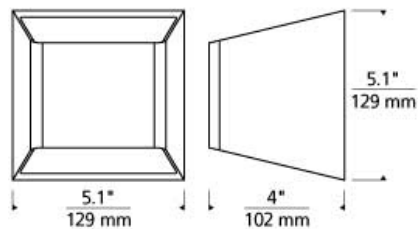

WALL COLLECTION

Ebb Outdoor

DESCRIPTION

The powerful bi-directional light distribution of the Ebb wall sconce light from Tech Lighting ensures function first, and the clean asymmetric shape delivers a highly versatile, widely appealing design. Wet listed for indoor/outdoor use. Maybe be mounted vertically or horizontally. Includes 24 watt, 542 delivered lumen, 3000K LED module. Dimmable with low-voltage electronic dimmer.

INSTALLATION

This product can mount to either a 4" square electrical box with round plaster ring or an octagonal electrical box (not included).

WEIGHT

1.68lb / 0.76kg ±

black

antique bronze

gray

satin nickel