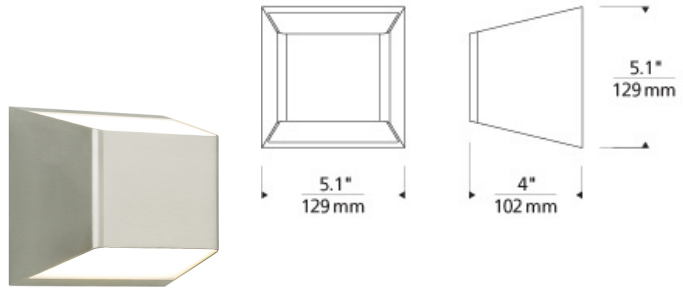

WALL COLLECTION

Ebb Outdoor

DESCRIPTION

The powerful bi-directional light distribution of the Ebb wall sconce light from Tech Lighting ensures function first, and the clean asymmetric shape delivers a highly versatile, widely appealing design. Wet listed for indoor/outdoor use. Maybe be mounted vertically or horizontally. Includes 24 watt, 542 delivered lumen, 3000K LED module. Dimmable with low-voltage electronic dimmer.

INSTALLATION

This product can mount to either a 4" square electrical box with round plaster ring or an octagonal electrical box (not included).

WEIGHT

1.68lb / 0.76kg ±