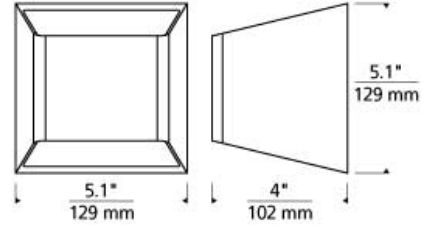

WALL COLLECTION

Ebb Outdoor LED ADA T20

DESCRIPTION

The powerful bi-directional light distribution of the Ebb wall sconce light from Tech Lighting ensures function first, and the clean asymmetric shape delivers a highly versatile, widely appealing design. Wet listed for indoor/outdoor use. Maybe be mounted vertically or horizontally. Includes 24 watt, 542 delivered lumen, 3000K LED module. Dimmable with low-voltage electronic dimmer.

INSTALLATION

This product can mount to either a 4" square electrical box with round plaster ring or an octagonal electrical box (not included).

WEIGHT

1.68lb / 0.76kg ±

black antique bronze gray satin nickel