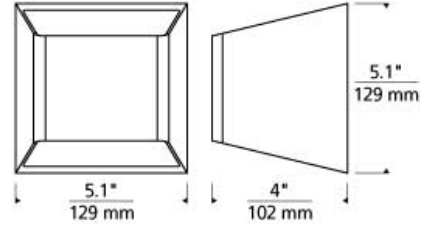

WALL COLLECTION

Ebb Outdoor LED ADA T20

DESCRIPTION

The powerful bi-directional light distribution of the Ebb wall sconce light from Tech Lighting ensures function first, and the clean asymmetric shape delivers a highly versatile, widely appealing design. Wet listed for indoor/outdoor use. Maybe be mounted vertically or horizontally. Includes 24 watt, 542 delivered lumen, 3000K LED module. Dimmable with low-voltage electronic dimmer.

INSTALLATION

This product can mount to either a 4" square electrical box with round plaster ring or an octagonal electrical box (not included).

WEIGHT

1.68lb / 0.76kg ±

black   antique bronze   gray   satin nickel

ORDERING INFORMATION

700WSEBB FINISH

- Z ANTIQUE BRONZE
- B BLACK
- Y GRAY
- S SATIN NICKEL

LAMP

- -LED930 LED 90 CRI 3000K 120V
- -LED930-277 LED 90 CRI 3000K 277V

Satin Nickel Finish Is For Indoor Use Only.

TECH LIGHTING®
7400 Linder Avenue   T 847.410.4400
Skokie, Illinois 60077   F 847.410.4500

Tech Lighting, L.L.C.

700WSEBB	_____
FIXTURE TYPE:	_____
JOB NAME:	_____
NOTES:	_____
	_____
	_____

©2018 Tech Lighting, L.L.C. All Rights Reserved. The "Tech Lighting" graphic is a registered trademark of Tech Lighting, L.L.C. Tech Lighting reserves the right to change specifications for product improvements without notification.