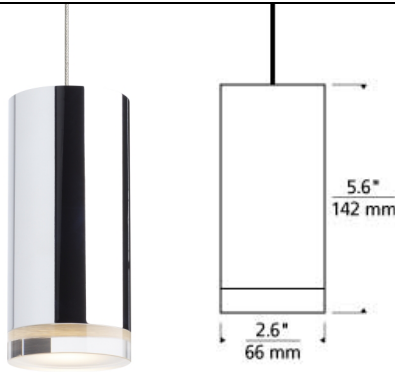

Dobson II Pendant LED SORAA T20

DESCRIPTION

The Dobson pendant light by Tech Lighting is sleek and ultra-modern with its cylindrical glass shade and illuminated ring of pure optic crystal. Your choice of sleek chrome or ultra-modern matte black further enhance the contemporary style of the Dobson pendant. The Dobson scales at 5.3â€ in height and 2â€ in width making it ideal for kitchen island task lighting, home office lighting and bedroom lighting. This new addition is welcomed into the Dobson family, simply search for the Dobson pendant to find its closest relatives. No Lamp rated for (1) 8 watt max. MR16 LED (Not Included). LED includes 12 volt 8 watt, 310 delivered lumen, 3000K, replaceable SORAA LED MR16 lamp. Dimmable with low-voltage electronic or magnetic dimmer (base on transformer). Ships with six feet of field cuttable cable. Works with SORAA.

WEIGHT

1.5-2lb / 0.68-0.91kg ±

chrome

matte black

ORDERING INFORMATION

700	SYSTEM	DBS	FINISH	LAMP
FJ	FREEJACK		BSBLACK/SATIN NICKEL	NO LAMP
MP	MONOPOINT		CCCHROME/CHROME	-LED930 12 VOLT LED MR16 90 CRI 3000K
MO	MONORAIL			
MO2	TWO-CIRCUIT MONORAIL			

Note. Note. MP includes 4" Round Flush Canopy.

Chrome is not available on MO or MO2.

700 ____ DBS ____ ____

FIXTURE TYPE: _____

JOB NAME: _____

NOTES: _____

©2018 Tech Lighting, L.L.C. All Rights Reserved. The "Tech Lighting" graphic is a registered trademark of Tech Lighting, L.L.C. Tech Lighting reserves the right to change specifications for product improvements without notification.