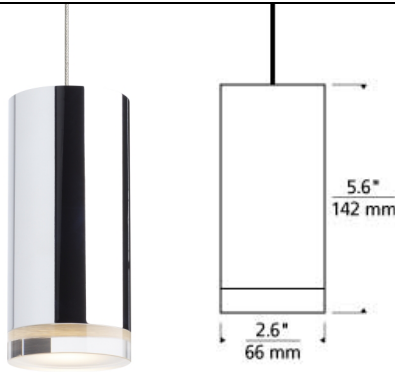

Dobson II Pendant LED SORAA T20

DESCRIPTION

The Dobson pendant light by Tech Lighting is sleek and ultra-modern with its cylindrical glass shade and illuminated ring of pure optic crystal. Your choice of sleek chrome or ultra-modern matte black further enhance the contemporary style of the Dobson pendant. The Dobson scales at 5.3â€ in height and 2â€ in width making it ideal for kitchen island task lighting, home office lighting and bedroom lighting. This new addition is welcomed into the Dobson family, simply search for the Dobson pendant to find its closest relatives. No Lamp rated for (1) 8 watt max. MR16 LED (Not Included). LED includes 12 volt 8 watt, 310 delivered lumen, 3000K, replaceable SORAA LED MR16 lamp. Dimmable with low-voltage electronic or magnetic dimmer (base on transformer). Ships with six feet of field cuttable cable. Works with SORAA.

WEIGHT

1.5-2lb / 0.68-0.91kg ±

chrome

matte black

ORDERING INFORMATION

700	SYSTEM	DBS	FINISH	LAMP
FJ	FREEJACK		BSBLACK/SATIN NICKEL	NO LAMP
MP	MONOPOINT		CCCHROME/CHROME	-LED930 12 VOLT LED MR16 90 CRI 3000K
MO	MONORAIL			
MO2	TWO-CIRCUIT MONORAIL			

Note. Note. MP includes 4" Round Flush Canopy.

Chrome is not available on MO or MO2.

700 ____ DBS ____ ____

FIXTURE TYPE: _____

JOB NAME: _____

NOTES: _____