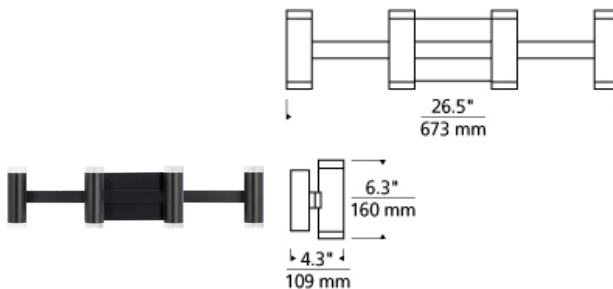

Dobson II 4-Light Bath

LED ADA T20

DESCRIPTION

The Dobson bath light by Tech Lighting is sleek and ultra-modern with its cylindrical glass shade and illuminated ring of pure chrome or ultra-modern matte black further enhance the contemporary style. The Dobson bath light is available in a two or three vanity light option and comes with an energy efficient integrated LED lamp, this lamp option is fully dimmable to create the desired ambiance in your special space. The Dobson bath bar is the latest addition into the Dobson family, simply search for the Dobson bath to find its closest relatives. Includes 120 volt 43 watt, 2623 delivered lumens, 3000K LED module. Dimmable with low-voltage electronic dimmer.

INSTALLATION

This product can mount to either a 4" square electrical box with round plaster ring or an octagonal electrical box (not included).

WEIGHT

6.5-7lb / 2.95-3.18kg ±

matte black

chrome

ORDERING INFORMATION

700BCDBS	LENGTH (A)	FINISH	LAMP
4	4"	C CHROME B MATTE BLACK	-LED930 LED 90 CRI 3000K 120V -LED930-277 LED 90 CRI 3000K 277V

Tech Lighting, L.L.C.

700BC DBS _____

FIXTURE TYPE: _____

JOB NAME: _____

NOTES: _____