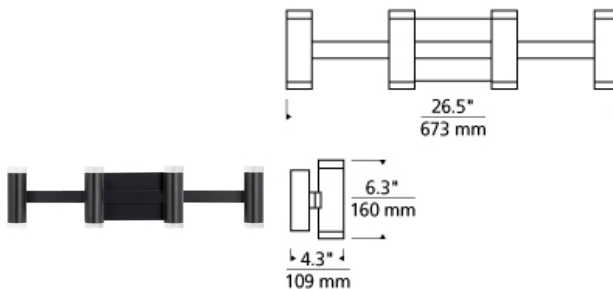

## DESCRIPTION

The Dobson bath light by Tech Lighting is sleek and ultra-modern with its cylindrical glass shade and illuminated ring of pure chrome or ultra-modern matte black further enhance the contemporary style. The Dobson bath light is available in a two or three vanity light option and comes with an energy efficient integrated LED lamp, this lamp option is fully dimmable to create the desired ambiance in your special space. The Dobson bath bar is the latest addition into the Dobson family, simply search for the Dobson bath to find its closest relatives. Includes 120 volt 43 watt, 2623 delivered lumens, 3000K LED module. Dimmable with low-voltage electronic dimmer.

## INSTALLATION

This product can mount to either a 4" square electrical box with round plaster ring or an octagonal electrical box (not included).

## WEIGHT

6.5-7lb / 2.95-3.18kg ±

matte black

chrome

## ORDERING INFORMATION

| 700BCDBS | LENGTH (A) | FINISH                    | LAMP   |
|----------|------------|---------------------------|--|
| 4        | 4"         | C CHROME<br>B MATTE BLACK | -LED930 LED 90 CRI 3000K 120V<br>-LED930-277 LED 90 CRI 3000K 277V |