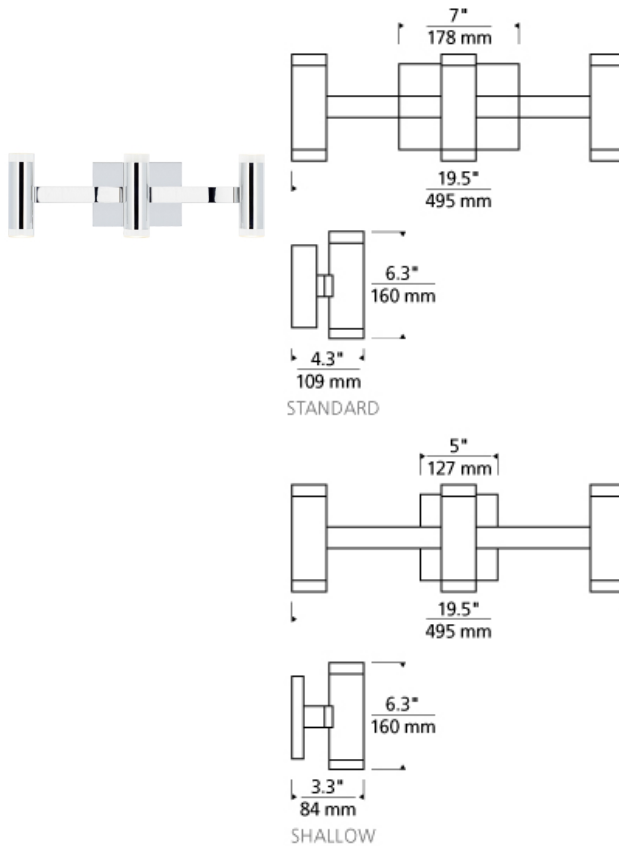

Dobson II 3-Light Bath

LED ADA T20

DESCRIPTION

The Dobson bath light by Tech Lighting is sleek and ultra-modern with its cylindrical glass shade and illuminated ring of pure optic crystal. Your choice of sleek chrome or ultra-modern matte black further enhance the contemporary style. The Dobson bath light is available in a two or three vanity light option and comes with an energy efficient integrated LED lamp, this lamp option is fully dimmable to create the desired ambiance in your special space. The Dobson bath bar is the latest addition into the Dobson family, simply search for the Dobson bath to find its closest relatives. 3-Light Shallow version includes 120 volt, 25 watt, 1821 delivered lumens, 3000K LED module. 3-Light Standard version includes 120 volt, 35 watt, 2135 delivered lumens, 3000K LED module. Dimmable with low-voltage electronic dimmer. ADA compliant (Shallow canopy version only).

INSTALLATION

This product can mount to either a 4" square electrical box with round plaster ring or an octagonal electrical box (not included).

WEIGHT

4.0-4.5lb / 1.81-2.04kg ±

chrome
standard

chrome
shallow

matte black
standard

matte black
shallow

ORDERING INFORMATION

700BCDBS	SHAPE OR SIZE	FINISH	LAMP
3H	3-LITE SHALLOW	C CHROME	-LED930 LED 90 CRI 3000K 120V
3S	3-LITE STANDARD	B MATTE BLACK	-LED930-277 LED 90 CRI 3000K 277V