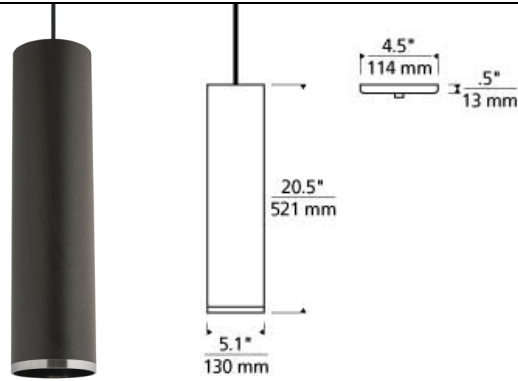

LINE - VOLTAGE PENDANTS / SUSPENSION

Dobson Grande Pendant LED T20

DESCRIPTION

The Dobson pendant light from Tech Lighting is the perfect marriage between rustic and refined. The large cylindrical metal shade is treated with a special coating to replicate the warmth and texture of real woods and then finished with a sophisticated satin nickel trim. The beautiful treatment on this pendant is further enhanced by three contemporary finishes, brown chestnut, weathered gray oak or white ash. The medium scale and powerful downward firing LED make the Dobson great for bedroom lighting, foyer lighting, and family room lighting spaces. Your choice of incandescent or LED lamping ships with the Dobson making this pendant highly customizable. Rated for (1) 60 watt max, E26 medium based lamp (Lamp Not Included). LED version includes 120 volt 10.8 watt 470 delivered lumens, 3000K medium base LED PAR20 lamp/ Dimmable with LED compatible dimmer. Fixture provided with six feet of field-cuttable cloth cord. LED version dimmable with an LED compatible dimmer.

INSTALLATION

This product can mount to either a 4" square electrical box with round plaster ring or an octagonal electrical box (not included).

ACCESSORIES & OPTICAL CONTROLS

Line-voltage Swag Hook

WEIGHT