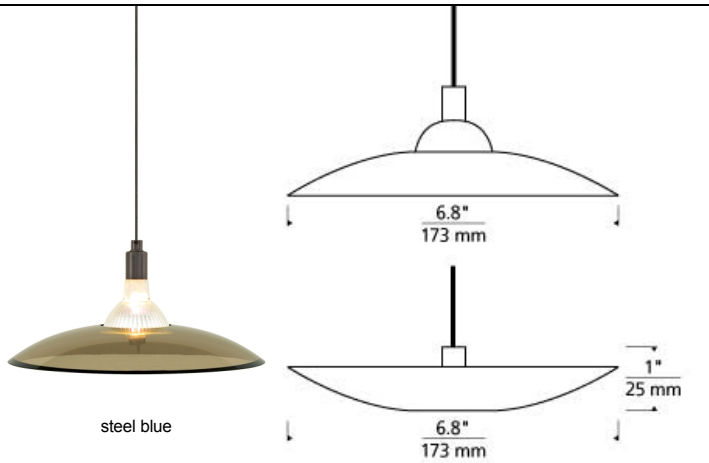

LOW - VOLTAGE PENDANTS

Diz Pendant

DESCRIPTION

The Diz pendant light from Tech Lighting is best described as simply modern due to its slightly concave yet perfectly circular design. The transparent glass disk floats around a securely exposed lamp. The Diz can be mounted either up or down making it ideal for a host of consumer lighting applications such as kitchen island task lighting, bedroom lighting flanking two end tables and home office lighting. With three transparent color options and three on-trend hardware finishes the Diz is highly customizable to fit your unique space. Pair the Diz pendant with the Monorail system by Tech Lighting for greater design customization in your special space. May be mounted up or down. Rated for (1) low-voltage, 50 watt max/ Dimmable with low-voltage electronic or magnetic dimmer (based on the transformer) (Lamp Not Included). Ships with six feet of field-cutable suspension cable.

INSTALLATION

Socket terminates with FreeJack male connector, which may be installed into a system connector. Elements ordered with a system prefix include a connector for that system. For use on T~TRAK, order FreeJack version and T~TRAK FreeJack Connector (sold separately).

ACCESSORIES & OPTICAL CONTROLS

Swag Hook

WEIGHT

0.64lb / 0.29kg ±

steel blue