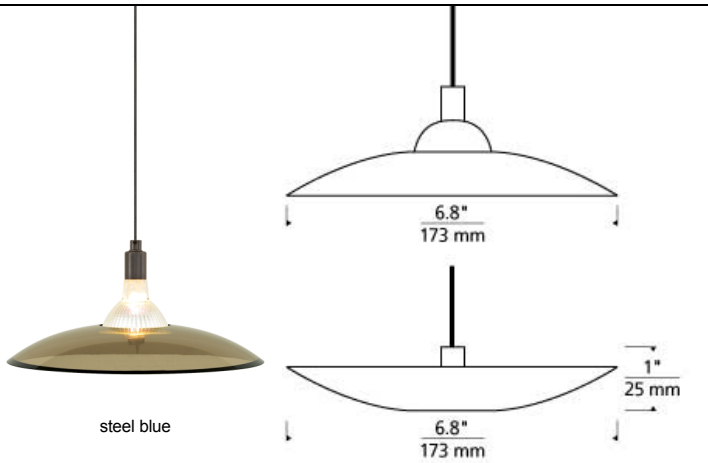

### WEIGHT

0.64lb / 0.29kg ±

clear

havana brown

steel blue

steel blue