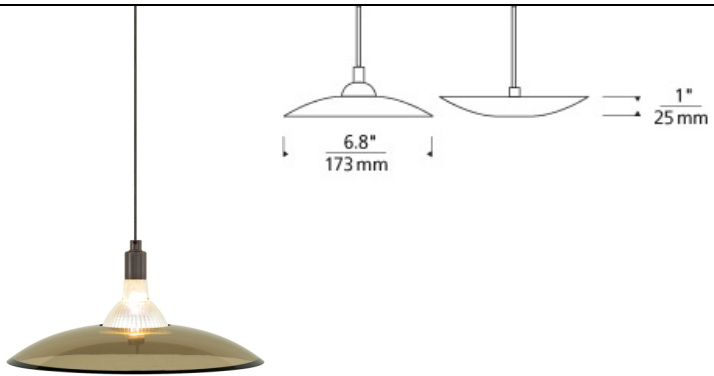

LOW - VOLTAGE PENDANTS

Diz Pendant

DESCRIPTION

Transparent slumped glass plate floats around the exposed, secured MR16. May be mounted up or down. Includes low-voltage, 50 watt MR16 flood lamp and six feet of field-cutttable suspension cable.

INSTALLATION

Socket terminates with FreeJack male connector, which may be installed into a system connector. Elements ordered with a system prefix include a connector for that system. For use on T~TRAK, order FreeJack version and T~TRAK FreeJack Connector (sold separately).

ACCESSORIES & OPTICAL CONTROLS

Swag Hook

WEIGHT

0.64lb / 0.29kg ±

steel blue

clear

havana brown

steel blue