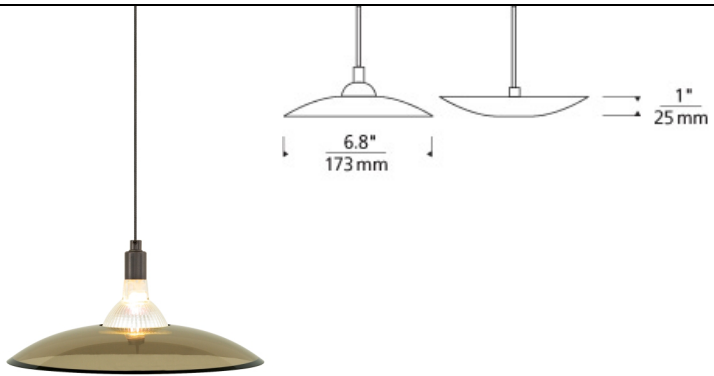

LOW - VOLTAGE PENDANTS

Diz Pendant

DESCRIPTION

Transparent slumped glass plate floats around the exposed, secured MR16. May be mounted up or down. Includes low-voltage, 50 watt MR16 flood lamp and six feet of field-cutable suspension cable.

INSTALLATION

Socket terminates with FreeJack male connector, which may be installed into a system connector. Elements ordered with a system prefix include a connector for that system. For use on T~TRAK, order FreeJack version and T~TRAK FreeJack Connector (sold separately).

ACCESSORIES & OPTICAL CONTROLS

Swag Hook

WEIGHT

0.64lb / 0.29kg ±

steel blue

clear

havana brown

steel blue