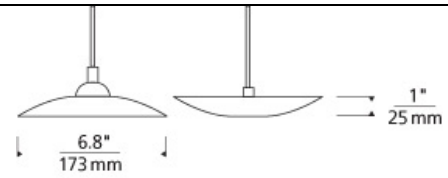

LOW - VOLTAGE PENDANTS

Diz Pendant

DESCRIPTION

The Diz pendant light from Tech Lighting is best described as simply modern due to its slightly concave yet perfectly circular design. The transparent glass disk floats around the securely exposed MR16. The Diz can be mounted either up or down making it ideal for a host of consumer lighting applications such as kitchen island task lighting, bedroom lighting flanking two end tables and home office lighting. With three transparent color options and three on-trend hardware finishes the Diz is highly customizable to fit your unique space. Pair the Diz pendant with the Monorail system by Tech Lighting for greater design customization in your special space. May be mounted up or down. Includes low-voltage, 50 watt MR16 flood lamp and six feet of field-cutable suspension cable.