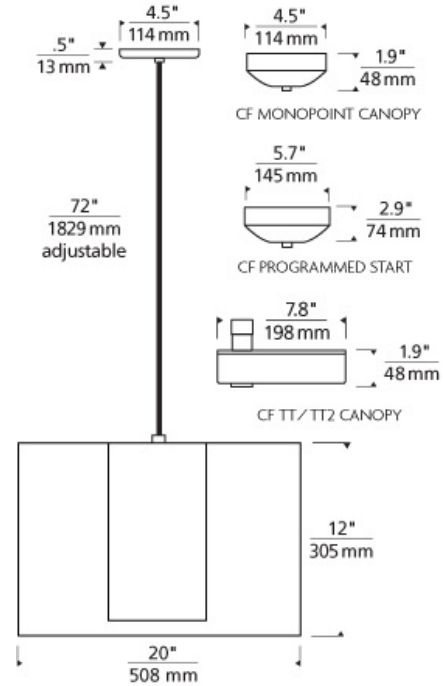

LINE - VOLTAGE PENDANTS / SUSPENSION

Dillon Pendant

DESCRIPTION

The Dillon pendant from Tech Lighting features a beautiful translucent organza drum shade that surrounds an inner glass cylinder. Soft light is emitted onto surfaces below by the glass diffuser at the center of the shade. The Dillon pendant is available in two classic colors, brown and white and ships with your choice of incandescent or energy efficient LED lamping, both lamping options are fully dimmable to create the perfect ambiance for your special space. Scaling 20" in diameter and 12" in height the Dillon is the perfect contemporary pendant for use as dining room lighting, living room lighting as well as countless commercial lighting applications. Incandescent includes 75 watt, medium base A19 lamp. LED includes 9.5 watt, 800 delivered lumen, 2700K, medium base LED A19 lamp. Fixture provided with six feet of field-cuttable cable. Incandescent version dimmable with standard incandescent dimmer. LED version dimmable with LED compatible dimmer.

INSTALLATION

This product can mount to either a 4" square electrical box with round plaster ring or an octagon electrical box.

OTHER

TD includes 4.5" Round Canopy.
Antique Bronze and Black Finish Only Available on TD.

ORDERING INFORMATION

700	SYSTEM	DLNPW	COLOR	FINISH	LAMP
TD	LINE-VOLTAGE PENDANTS/SUSPENSION		N BROWN	Z ANTIQUE BRONZE	INCANDESCENT 120V
TT	SINGLE-CIRCUIT T-TRAK		W WHITE	B BLACK S SATIN NICKEL W WHITE	-LED927 A19 LED 90 CRI 2700K 120V

For use on Halo*, Juno* or Lightolier* 120 volt single-circuit track, order as follows:

Incandescent: Order pendant as **700TD** and order appropriate [120V Track Adapter](#)