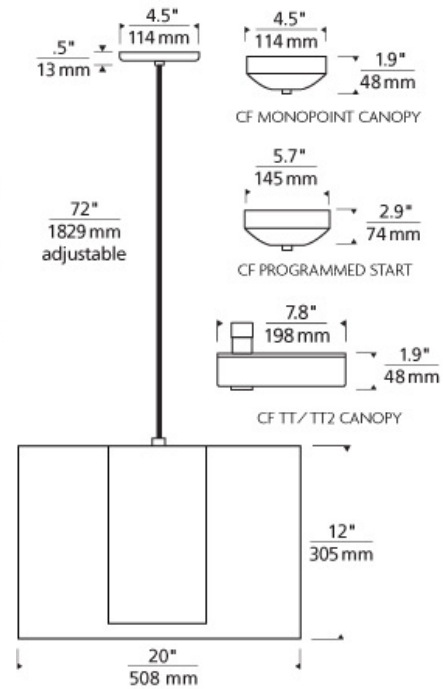

ORDERING INFORMATION

700 SYSTEM	DLNPW	COLOR	FINISH	LAMP
TD	LINE-VOLTAGE PENDANTS/SUSPENSION	N BROWN	Z ANTIQUE BRONZE	INCANDESCENT 120V
TT	SINGLE-CIRCUIT T-TRAK	W WHITE	B BLACK S SATIN NICKEL W WHITE	-LED927 A19 LED 90 CRI 2700K 120V

For use on Halo*, Juno* or Lightolier* 120 volt single-circuit track, order as follows:

Incandescent: Order pendant as **700TD** and order appropriate [120V Track Adapter](#)

Compact Fluorescent: Substitute 700TD with one of the following: **700TH** (fits Halo*), **700TJ** (fits Juno*) or **700TI** (fits Lightolier*) and by substituting the finish with one of the following: **BZ** (Black/Antique Bronze), **BS** (Black/Satin Nickel), **WZ** (White/Antique Bronze) or **WS** (White/Satin Nickel).

*Tech Lighting is not affiliated, nor is it endorsed by any of the companies listed nor does Tech Lighting distribute any of their products.

TECH LIGHTING®
7400 Linder Avenue T 847.410.4400
Skokie, Illinois 60077 F 847.410.4500
Tech Lighting, L.L.C.

700 ____ DLNPW ____

FIXTURE TYPE: _____

JOB NAME: _____

NOTES: _____

_____

_____