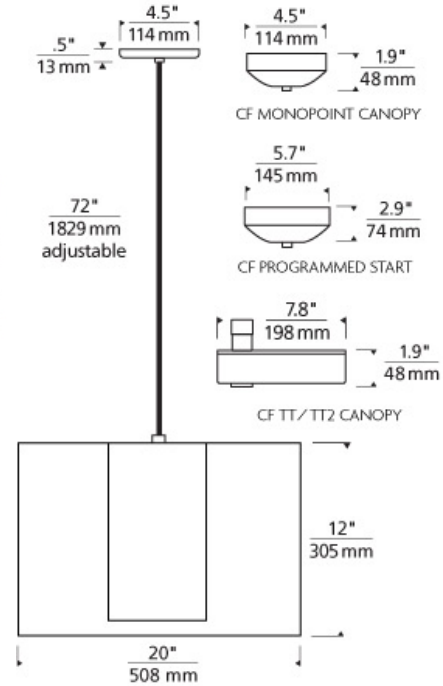

LINE - VOLTAGE PENDANTS / SUSPENSION

Dillon Pendant

DESCRIPTION

Translucent organza drum with inner glass cylinder to provide a soft wash of light. Incandescent includes 75 watt, medium base A19 lamp. LED includes 9.5 watt, 800 delivered lumen, 2700K, medium base LED A19 lamp. Fixture provided with six feet of field-cuttable cable. Incandescent version dimmable with standard incandescent dimmer. LED version dimmable with LED compatible dimmer.

INSTALLATION

This product can mount to either a 4" square electrical box with round plaster ring or an octagon electrical box.

OTHER

TD includes 4.5" Round Canopy.
Antique Bronze and Black Finish Only Available on TD.

ORDERING INFORMATION

700 SYSTEM	DLNPW	COLOR	FINISH	LAMP
TD	LINE-VOLTAGE PENDANTS/SUSPENSION	N BROWN	Z ANTIQUE BRONZE	INCANDESCENT 120V
TT	SINGLE-CIRCUIT T-TRAK	W WHITE	B BLACK S SATIN NICKEL W WHITE	-LED927 A19 LED 90 CRI 2700K 120V

For use on Halo*, Juno* or Lightolier* 120 volt single-circuit track, order as follows:

Incandescent: Order pendant as **700TD** and order appropriate [120V Track Adapter](#)

Compact Fluorescent: Substitute 700TD with one of the following: **700TH** (fits Halo*), **700TJ** (fits Juno*) or **700TI** (fits Lightolier*) and by substituting the finish with one of the following: **BZ** (Black/Antique Bronze), **BS** (Black/Satin Nickel), **WZ** (White/Antique Bronze) or **WS** (White/Satin Nickel).

*Tech Lighting is not affiliated, nor is it endorsed by any of the companies listed nor does Tech Lighting distribute any of their products.

700 ____ DLNPW ____

FIXTURE TYPE: _____

JOB NAME: _____

NOTES: _____

_____

_____