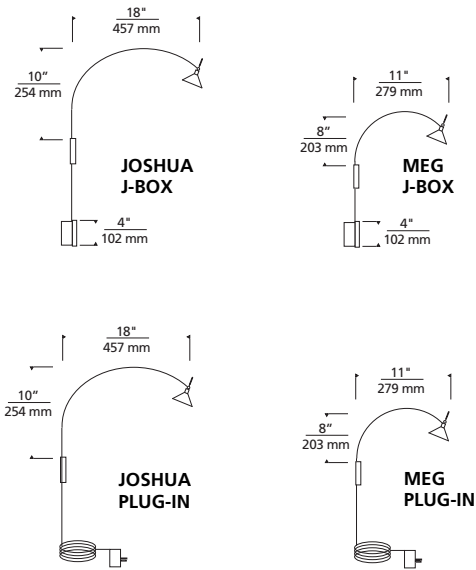

## LAMP

Low-voltage 12 volt Halogen MR16 up to 50 watts or less. (UV-protected 50 watt 38° MR16 included with Joshua, 20 watt 36° MR16 lamp included with Meg.)

## WEIGHT

1.25-1.90 lb./0.57-0.86 kg. ±

Fixture	Lamp	alone will illuminate an area up to	w/ diffuser lens will illuminate an area up to	w/ spread lens will illuminate an area up to
<b>JOSHUA</b>	7° 20w	4" x 4"	20" x 24"	4"w x 36"h
	15° 50w	6" x 6"	24" x 30"	6"w x 36"h
	27° 20w	10" x 10"	30" x 36"	12"w x 36"h
	36° 20w	13" x 13"	29" x 30"	12"w x 36"h
	* 38° 50w	20" x 32"	36" x 42"	12"w x 36"h
<b>MEG</b>	60° 50w	30" x 45"	48" x 48"	12"w x 36"h
	* 36° 20w	8" x 8"	16" x 20"	7"w x 24"h
	60° 50w	14" x 14"	24" x 24"	10"w x 26"h