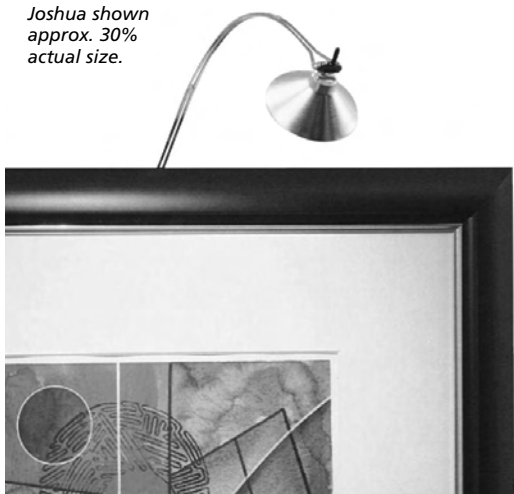

# Joshua and Meg Picture Lights

de\_picture\_lights\_spec.pdf

## DESCRIPTION

These elegant, unobtrusive picture lights are designed to properly illuminate artwork without glare. Mounting bracket is grooved to hold picture hanging wire securely. Maximum weight of picture 50 lbs. By changing lamps or adding a lens, **Joshua** can light an area as small as four inches square or as large as four feet square, and **Meg** can light an area as small as eight inches square or as large as two feet square. See chart below. J-Box mount version mounts to any standard junction box. Plug-in version has 10' cord with plug-in transformer.

## WEIGHT

1.25-1.90 lb./0.57-0.86 kg. ±

Fixture	Lamp	alone will illuminate an area up to	w/ diffuser lens will illuminate an area up to	w/ spread lens will illuminate an area up to
<b>JOSHUA</b>	7° 20w	4" x 4"	20" x 24"	4"w x 36"h
	15° 50w	6" x 6"	24" x 30"	6"w x 36"h
	27° 20w	10" x 10"	30" x 36"	12"w x 36"h
	36° 20w	13" x 13"	29" x 30"	12"w x 36"h
	* 38° 50w	20" x 32"	36" x 42"	12"w x 36"h
<b>MEG</b>	60° 50w	30" x 45"	48" x 48"	12"w x 36"h
	* 36° 20w	8" x 8"	16" x 20"	7"w x 24"h
	60° 50w	14" x 14"	24" x 24"	10"w x 26"h