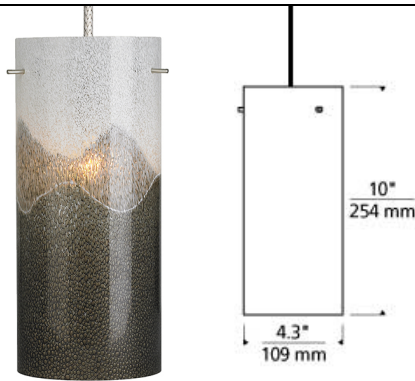

Dahling Pendant LED SORAA T20

DESCRIPTION

The Dahling pendant light from Tech Lighting is truly unique featuring a translucent glass cylindrical body that showcases thousands of embedded bubbles and soft frit accents. Warm Earth tones gradually transition from grey to opal making for a delightful ombre visual effect. With its warm color tones and well diffused light source the Dahling pendant is ideal for a wide range of lighting applications including bedroom lighting, dining room lighting and bathroom lighting. For additional customization the Dahling pendant can be paired with a multi-port canopy creating a uniquely designed chandelier fashioned especially for your special space. Available lamping options include xenon, halogen and LED. All lamping options are fully-dimmable to create the desired ambiance in your special space. Includes (1) 50 watt low-voltage GY6.35 base Xenon bi-pin lamp or 8 watt replaceable 500 lumen 90 CRI 3000K LED SORAAA® module and 6' of field-cutable suspension cable. For use with 24 volt transformer, add suffix '-24' to item number (LED lamp option is not compatible with 24 volt transformers). Works with SORAA.

ACCESSORIES & OPTICAL CONTROLS

Fusion Jack Swag Hook, SORAA® LED Bi-Pin Replacement Pendant Module LBL

WEIGHT

2.5-3lb / 1.13-1.36kg ±

gray/opal

ORDERING INFORMATION

700	SYSTEM	DHLP	COLOR	FINISH	LAMP
FJ	FREEJACK		G GRAY-OPAL	Z ANTIQUE BRONZE	12 VOLT XENON
MP	MONOPOINT			S SATIN NICKEL	-LEDS930 12 VOLT LED 90 CRI 3000K (T20/T24)
MO	MONORAIL				
MO2	TWO-CIRCUIT MONORAIL				

FSJ mount requires a Fusion Jack canopy, sold separately.
MPT mount includes 4" Round Flush Canopy.

700 ____ DHLP ____

FIXTURE TYPE: _____

JOB NAME: _____

NOTES: _____

©2019 Tech Lighting, L.L.C. All Rights Reserved. The "Tech Lighting" graphic is a registered trademark of Tech Lighting, L.L.C. Tech Lighting reserves the right to change specifications for product improvements without notification.