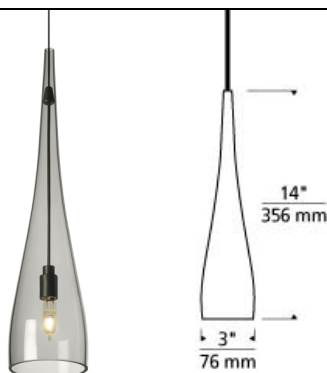

Cypree Pendant Small LED SORAA T20

DESCRIPTION

The Cypree Small Pendant light from Tech Lighting is an elegant upgrade to the classic conical pendant. The eye is drawn in by the slender chic silhouette. Light is gently diffused into surrounding spaces creating a pleasantly illumination experience. Available in six modern colors, the Cypree takes on subtle mood changes adding charm, warmth and sophistication to any space. Scaling at 14" in length and 3" in width the Cypree Small is modestly sized making it ideal for bedroom lighting, home office lighting and clustered lighting arrangements. Available lamping options include energy efficient LED Xenon and Halogen. All lamping options are fully-dimmable to create the desired ambiance in your special space. Includes (1) 50 watt low-voltage GY6.35 base Xenon bi-pin lamp or 8 watt replaceable 500 lumen 90 CRI 3000K LED SORAA® module and 6' of field-cutable suspension cable. For use with 24 volt transformer, add suffix "-24" to item number. Works with SORAA.

ACCESSORIES & OPTICAL CONTROLS

Fusion Jack Swag Hook, SORAA® LED Bi-Pin Replacement Pendant Module LBL

WEIGHT

4-4.5lb / 1.81-2.04kg ±

amber

frost

transparent smoke

ORDERING INFORMATION