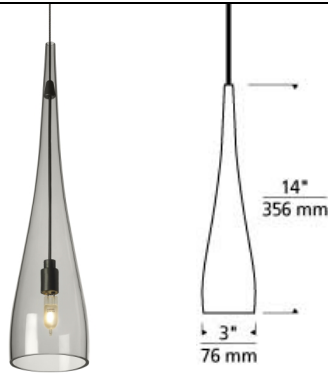

# Cypree Pendant Small LED SORAA T20

## DESCRIPTION

The Cypree Small Pendant light from Tech Lighting is an elegant upgrade to the classic conical pendant. The eye is drawn in by the slender chic silhouette. Light is gently diffused into surrounding spaces creating a pleasantly illumination experience. Available in six modern colors, the Cypree takes on subtle mood changes adding charm, warmth and sophistication to any space. Scaling at 14" in length and 3" in width the Cypree Small is modestly sized making it ideal for bedroom lighting, home office lighting and clustered lighting arrangements. Available lamping options include energy efficient LED Xenon and Halogen. All lamping options are fully-dimmable to create the desired ambiance in your special space. Includes (1) 50 watt low-voltage GY6.35 base Xenon bi-pin lamp or 8 watt replaceable 500 lumen 90 CRI 3000K LED SORAA® module and 6' of field-cutable suspension cable. For use with 24 volt transformer, add suffix "-24" to item number. Works with SORAA.

## ACCESSORIES & OPTICAL CONTROLS

Fusion Jack Swag Hook, SORAA® LED Bi-Pin Replacement Pendant Module LBL

## WEIGHT

4-4.5lb / 1.81-2.04kg ±

amber

frost

transparent smoke