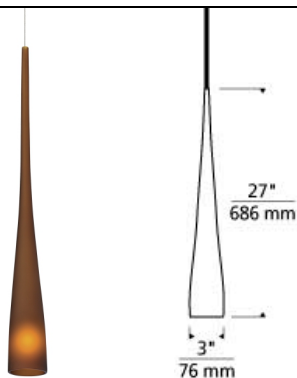

# Cypree Pendant Large LED SORAA T20

## DESCRIPTION

Simple organic-shaped frosted glass pendant in a dramatically slim modern silhouette. The Cypree Pendant is offered in three modern glass finishes, Amber, Frost and Transparent Smoke. Installed in multiples, the pendants will illuminate your space with a statement. Also available in a smaller height option, 3" diameter and 14" high, The Cypree Pendants are great to cluster both sizes for a dynamic design impact. Includes (1) 50 watt low-voltage GY6.35 base Xenon bi-pin lamp or 8 watt replaceable 500 lumen 90 CRI 3000K LED SORAA® module and 6' of field-cutttable suspension cable. For use with 24 volt transformer, add suffix "-24" to item number. Works with SORAA.

## WEIGHT

5-5.5lb / 2.27-2.49kg ±

amber

frost

transparent smoke