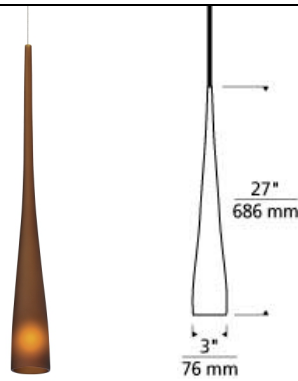

Cypree Pendant Large LED SORAA T20

DESCRIPTION

Simple organic-shaped frosted glass pendant in a dramatically slim modern silhouette. The Cypree Pendant is offered in three modern glass finishes, Amber, Frost and Transparent Smoke. Installed in multiples, the pendants will illuminate your space with a statement. Also available in a smaller height option, 3" diameter and 14" high, The Cypree Pendants are great to cluster both sizes for a dynamic design impact. Includes (1) 50 watt low-voltage GY6.35 base Xenon bi-pin lamp or 8 watt replaceable 500 lumen 90 CRI 3000K LED SORAA® module and 6' of field-cutttable suspension cable. For use with 24 volt transformer, add suffix "-24" to item number. Works with SORAA.

ACCESSORIES & OPTICAL CONTROLS

Fusion Jack Swag Hook, SORAA® LED Bi-Pin Replacement Pendant Module LBL

WEIGHT

5-5.5lb / 2.27-2.49kg ±

amber frost transparent smoke

ORDERING INFORMATION

700	SYSTEM	CYPL	COLOR	FINISH	LAMP
FJ	FREEJACK		A AMBER	Z ANTIQUE BRONZE	12 VOLT XENON (T20)
MP	MONOPOINT		F FROST	S SATIN NICKEL	-LEDS930
MO	MONORAIL		K TRANSPARENT SMOKE		-LEDS930 12 VOLT LED 90 CRI 3000K (T20/T24)
MO2	TWO-CIRCUIT MONORAIL				-24 24 VOLT HALOGEN