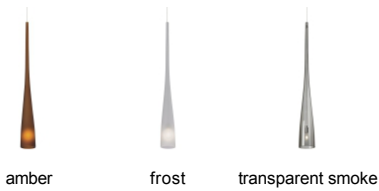

Cypree Pendant Large LED SORAA T20

DESCRIPTION

Simple organic-shaped frosted glass pendant in a dramatically slim modern silhouette. The Cypree Pendant is offered in three modern glass finishes, Amber, Frost and Transparent Smoke. Installed in multiples, the pendants will illuminate your space with a statement. Also available in a smaller height option, 3" diameter and 14" high, The Cypree Pendants are great to cluster both sizes for a dynamic design impact. Includes (1) 50 watt low-voltage GY6.35 base Xenon bi-pin lamp or 8 watt replaceable 500 lumen 90 CRI 3000K LED SORAA® module and 6' of field-cutttable suspension cable. For use with 24 volt transformer, add suffix "-24" to item number. Works with SORAA.

ACCESSORIES & OPTICAL CONTROLS

Fusion Jack Swag Hook, SORAA® LED Bi-Pin Replacement Pendant Module LBL

WEIGHT

5-5.5lb / 2.27-2.49kg ±

amber frost transparent smoke

ORDERING INFORMATION

700	SYSTEM	CYPL	COLOR	FINISH	LAMP
FJ	FREEJACK		A AMBER	Z ANTIQUE BRONZE	12 VOLT XENON (T20)
MP	MONOPOINT		F FROST	S SATIN NICKEL	-LEDS930
MO	MONORAIL		K TRANSPARENT SMOKE		-LEDS930 12 VOLT LED 90 CRI 3000K (T20/T24)
MO2	TWO-CIRCUIT MONORAIL				-24 24 VOLT HALOGEN