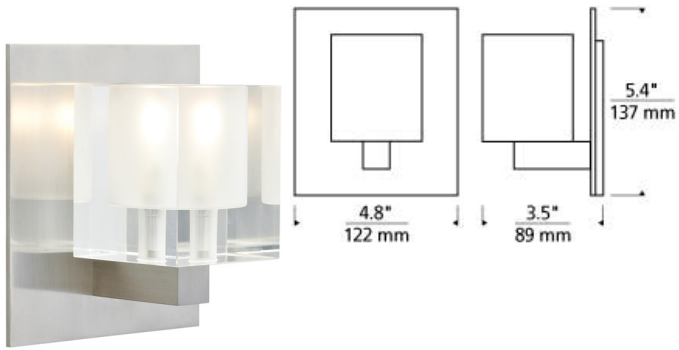

WALL COLLECTION

Cube Wall ADA T20

DESCRIPTION

Classic geometric shape made of pressed glass. Die-cast base. Provides ambient and up-light. Includes transformer and 12 volt, 35 watt halogen bi-pin lamp. Dimmable with standard incandescent dimmer. ADA compliant.

INSTALLATION

This product can mount to either a 4" square electrical box with round plaster ring or an octagonal electrical box (not included). Transformer fits in electrical box. For wall mount use only.

WEIGHT

2-2.5lb / 0.91-1.13kg ±

frost

ORDERING INFORMATION

700WSCUB COLOR	FINISH	LAMP
F FROST	Z ANTIQUE BRONZE C CHROME S SATIN NICKEL	12 VOLT HALOGEN (T20)

TECH LIGHTING®

7400 Linder Avenue
Skokie, Illinois 60077

T 847.410.4400
F 847.410.4500

Tech Lighting, L.L.C.

700WSCUB _____

FIXTURE TYPE: _____

JOB NAME: _____

NOTES: _____

_____

_____

©2018 Tech Lighting, L.L.C. All Rights Reserved. The "Tech Lighting" graphic is a registered trademark of Tech Lighting, L.L.C. Tech Lighting reserves the right to change specifications for product improvements without notification.