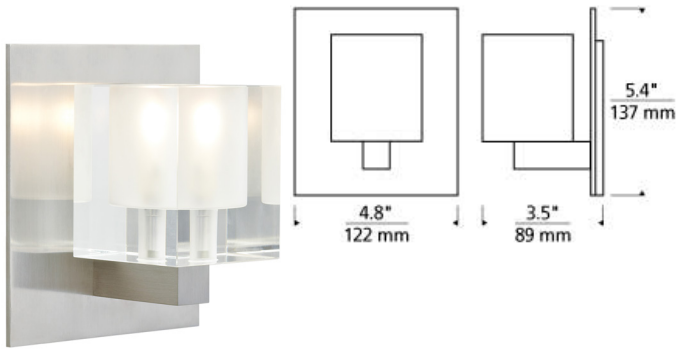

WALL COLLECTION

Cube Wall ADA T20

DESCRIPTION

Classic geometric shape made of pressed glass. Die-cast base. Provides ambient and up-light. Includes transformer and 12 volt, 35 watt halogen bi-pin lamp. Dimmable with standard incandescent dimmer. ADA compliant.

INSTALLATION

This product can mount to either a 4" square electrical box with round plaster ring or an octagonal electrical box (not included). Transformer fits in electrical box. For wall mount use only.

WEIGHT

2-2.5lb / 0.91-1.13kg ±

frost

frost

ORDERING INFORMATION

700WSCUB COLOR	FINISH	LAMP
F FROST	Z ANTIQUE BRONZE C CHROME S SATIN NICKEL	12 VOLT HALOGEN (T20)

TECH LIGHTING®

7400 Linder Avenue
Skokie, Illinois 60077