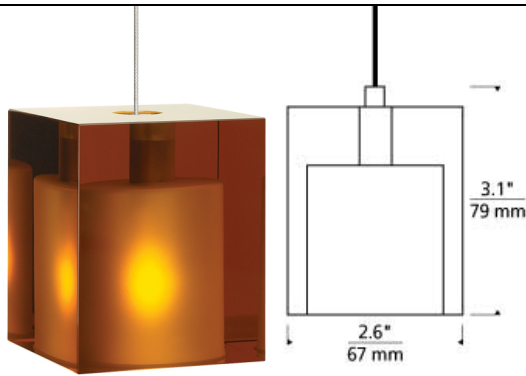

LOW - VOLTAGE P E N D A N T S

Cube Pendant T20

DESCRIPTION

The Cube pendant light by Tech Lighting features clean sleek lines with its classic geometric cube design. This perfectly cubed pendant is made of pressed glass and makes a simple, yet modern statement. The Cube pendant is available in a rich Amber or clean Frost and features three on-trend hardware finishes. With its modest size scaling at 3.1" long and 2.6" in diameter the Cube is ideal for dining room lighting, kitchen island task lighting and home office lighting. Your choice of fully dimmable Halogen lamping ships with the Cube saving you time and money. Pair the Cube pendant with the Monorail system by Tech Lighting for greater design customization. Includes low-voltage, 35 watt halogen bi-pin lamp and six feet of field-cutable suspension cable.

amber

INSTALLATION

Socket terminates with FreeJack male connector, which may be installed into a system connector. Elements ordered with a system prefix include a connector for that system. For use on T-TRAK, order FreeJack version and T-TRAK FreeJack Connector (sold separately).

ACCESSORIES & OPTICAL CONTROLS

Swag Hook

WEIGHT

1.45lb / 0.66kg ±

amber

frost

ORDERING INFORMATION

700 SYSTEM	CUB	COLOR	FINISH	LAMP
FJ	FREEJACK	A AMBER	Z ANTIQUE BRONZE	12 VOLT HALOGEN (T20)
KL	KABLE LITE	F FROST	C CHROME	24 VOLT HALOGEN
MP	MONOPOINT		S SATIN NICKEL	
MO	MONORAIL			
MO2	TWO-CIRCUIT MONORAIL			