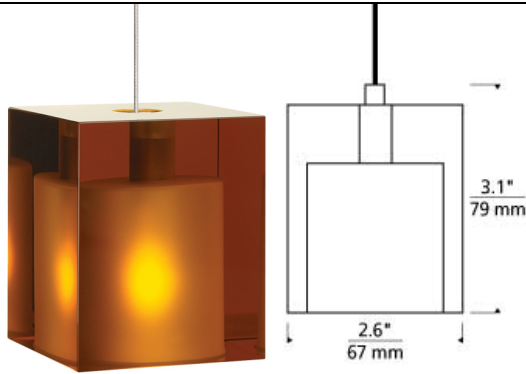

LOW - VOLTAGE PENDANTS

Cube Pendant T20

DESCRIPTION

The Cube pendant light by Tech Lighting features clean sleek lines with its classic geometric cube design. This perfectly cubed pendant is made of pressed glass and makes a simple, yet modern statement. The Cube pendant is available in a rich Amber or clean Frost and features three on-trend hardware finishes. With its modest size scaling at 3.1" long and 2.6" in diameter the Cube is ideal for dining room lighting, kitchen island task lighting and home office lighting. Your choice of fully dimmable Halogen lamping ships with the Cube saving you time and money. Pair the Cube pendant with the Monorail system by Tech Lighting for greater design customization. Includes low-voltage, 35 watt halogen bi-pin lamp and six feet of field-cutable suspension cable.

amber

INSTALLATION

Socket terminates with FreeJack male connector, which may be installed into a system connector. Elements ordered with a system prefix include a connector for that system. For use on T-TRAK, order FreeJack version and T-TRAK FreeJack Connector (sold separately).

ACCESSORIES & OPTICAL CONTROLS

Swag Hook

WEIGHT

1.45lb / 0.66kg ±

amber

frost

ORDERING INFORMATION

| 700 SYSTEM | CUB | COLOR | FINISH | LAMP |
|------------|----------------------|---------|------------------|-----------------------|
| FJ | FREEJACK | A AMBER | Z ANTIQUE BRONZE | 12 VOLT HALOGEN (T20) |
| KL | KABLE LITE | F FROST | C CHROME | 24 VOLT HALOGEN |
| MP | MONOPOINT | | S SATIN NICKEL | |
| MO | MONORAIL | | | |
| MO2 | TWO-CIRCUIT MONORAIL | | | |