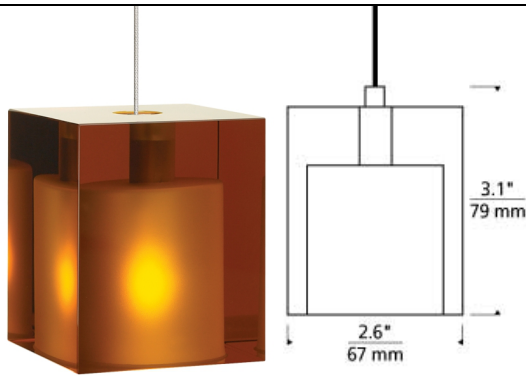

LOW - VOLTAGE P E N D A N T S

Cube Pendant T20

DESCRIPTION

The Cube pendant light by Tech Lighting features clean sleek lines with its classic geometric cube design. This perfectly cubed pendant is made of pressed glass and makes a simple, yet modern statement. The Cube pendant is available in a rich Amber or clean Frost and features three on-trend hardware finishes. With its modest size scaling at 3.1" long and 2.6" in diameter the Cube is ideal for dining room lighting, kitchen island task lighting and home office lighting. Your choice of fully dimmable Halogen lamping ships with the Cube saving you time and money. Pair the Cube pendant with the Monorail system by Tech Lighting for greater design customization. Includes low-voltage, 35 watt halogen bi-pin lamp and six feet of field-cutable suspension cable.

amber

INSTALLATION

Socket terminates with FreeJack male connector, which may be installed into a system connector. Elements ordered with a system prefix include a connector for that system. For use on T-TRAK, order FreeJack version and T-TRAK FreeJack Connector (sold separately).

ACCESSORIES & OPTICAL CONTROLS

Swag Hook

WEIGHT

1.45lb / 0.66kg ±

amber

frost

ORDERING INFORMATION

700	SYSTEM	CUB	COLOR	FINISH	LAMP
FJ	FREEJACK		A AMBER	Z ANTIQUE BRONZE	12 VOLT HALOGEN (T20)
KL	KABLE LITE		F FROST	C CHROME	24 VOLT HALOGEN
MP	MONOPOINT			S SATIN NICKEL	
MO	MONORAIL				
MO2	TWO-CIRCUIT MONORAIL				