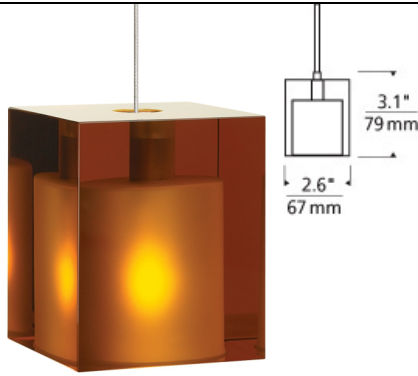

LOW - VOLTAGE P E N D A N T S

Cube Pendant

DESCRIPTION

Classic geometric cube shape made of pressed glass. Includes low-voltage, 35 watt halogen bi-pin lamp and six feet of field-cutable suspension cable.

INSTALLATION

Socket terminates with FreeJack male connector, which may be installed into a system connector. Elements ordered with a system prefix include a connector for that system. For use on T~TRAK, order FreeJack version and T~TRAK FreeJack Connector (sold separately).

ACCESSORIES & OPTICAL CONTROLS

Swag Hook

WEIGHT

1.45lb / 0.66kg ±

amber

ORDERING INFORMATION

700 SYSTEM	CUB	COLOR	FINISH	LAMP
FJ	FREEJACK	A AMBER	Z ANTIQUE BRONZE	12 VOLT HALOGEN
KL	KABLE LITE	F FROST	C CHROME	-24 24 VOLT HALOGEN
MP	MONOPOINT		S SATIN NICKEL	
MO	MONORAIL			
MO2	TWO-CIRCUIT MONORAIL			

Note: Note: MP includes 4" Round Flush Canopy.

Antique Bronze is not available for Kable Lite.

Chrome not offered on Monorail & Two~Circuit Monorail.