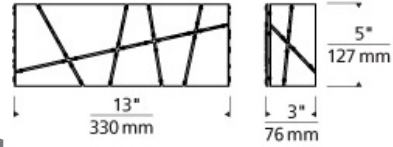

WALL COLLECTION

Crossroads Wall

DESCRIPTION

Inspired by the sheen of big city streets and intersections illuminated at night. Composed of raw sheet steel protected with a clear lacquer coat and accented by brass spot welding at the joints, it has a purposefully imperfect, rugged, industrial design. Mounts horizontally only. Includes two 120 volt, 40 watt G9 base halogen bi-pin lamps or 10 watt, 500 lumen, 3000K LED module. Halogen may also be lamped with two 60 watt G9 base halogen bi-pin lamps. Halogen version dimmable with standard incandescent dimmer. LED version dimmable with low-voltage electronic dimmer. ADA compliant.

INSTALLATION

This product can mount to either a 4" square electrical box with round plaster ring or an octagonal electrical box (not included).

WEIGHT

4.89lb / 2.22kg ±

ORDERING INFORMATION

700WSCRS FINISH

LAMP

S STEEL

HALOGEN 120V
-LED LED 3000V 120V
-LED277 LED 3000V 277V

TECH LIGHTING®

7400 Linder Avenue
Skokie, Illinois 60077

T 847.410.4400
F 847.410.4500

Tech Lighting, L.L.C.

700WSCRS _____

FIXTURE TYPE: _____

JOB NAME: _____

NOTES: _____

_____

_____

©2017 Tech Lighting, L.L.C. All Rights Reserved. The "Tech Lighting" graphic is a registered trademark of Tech Lighting, L.L.C. Tech Lighting reserves the right to change specifications for product improvements without notification.