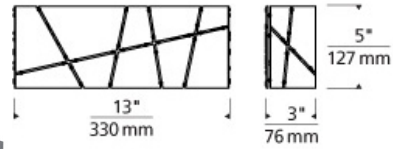

WALL COLLECTION

Crossroads Wall

DESCRIPTION

Inspired by the sheen of big city streets and intersections illuminated at night. Composed of raw sheet steel protected with a clear lacquer coat and accented by brass spot welding at the joints, it has a purposefully imperfect, rugged, industrial design. Mounts horizontally only. Includes two 120 volt, 40 watt G9 base halogen bi-pin lamps or 10 watt, 500 lumen, 3000K LED module. Halogen may also be lamped with two 60 watt G9 base halogen bi-pin lamps. Halogen version dimmable with standard incandescent dimmer. LED version dimmable with low-voltage electronic dimmer. ADA compliant.

INSTALLATION

This product can mount to either a 4" square electrical box with round plaster ring or an octagonal electrical box (not included).

WEIGHT

4.89lb / 2.22kg ±

steel three-quarter view

steel

ORDERING INFORMATION