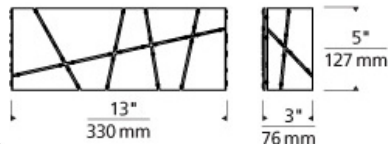

WALL COLLECTION

Crossroads Wall

DESCRIPTION

Inspired by the sheen of big city streets and intersections illuminated at night. Composed of raw sheet steel protected with a clear lacquer coat and accented by brass spot welding at the joints, it has a purposefully imperfect, rugged, industrial design. Mounts horizontally only. Includes two 120 volt, 40 watt G9 base halogen bi-pin lamps or 10 watt, 500 lumen, 3000K LED module. Halogen may also be lamped with two 60 watt G9 base halogen bi-pin lamps. Halogen version dimmable with standard incandescent dimmer. LED version dimmable with low-voltage electronic dimmer. ADA compliant.

INSTALLATION

This product can mount to either a 4" square electrical box with round plaster ring or an octagonal electrical box (not included).

WEIGHT

4.89lb / 2.22kg ±

ORDERING INFORMATION

700WSCRS FINISH

LAMP

S STEEL

HALOGEN 120V
-LED LED 3000V 120V
-LED277 LED 3000V 277V

TECH LIGHTING®

7400 Linder Avenue
Skokie, Illinois 60077

T 847.410.4400
F 847.410.4500

Tech Lighting, L.L.C.

700WSCRS _____

FIXTURE TYPE: _____

JOB NAME: _____

NOTES: _____

_____

_____

_____

©2017 Tech Lighting, L.L.C. All Rights Reserved. The "Tech Lighting" graphic is a registered trademark of Tech Lighting, L.L.C. Tech Lighting reserves the right to change specifications for product improvements without notification.