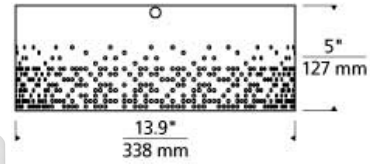

Crossblend 14 Flush LED

DESCRIPTION

The Crossblend ceiling light by Tech Lighting features a fun perforated geometric pattern that trims the bottom of the metal shade allowing light to generously shine through onto surfaces below. The classic drum shade silhouette is wholly updated with this unexpected treatment while still maintaining a tailored look. The ubiquitous styling makes the Crossblend a highly versatile complement any contemporary setting. The Matte White finish makes it a perfect choice to be installed as foyer lighting, bathroom lighting or in a commercial setting. In addition to the Crossblend flush mount is the Crossblend Grande and Crossblend pendant, simply search for the Crossblend 14 Flusmount to find its closest relatives. Available lamping options include energy efficient LED. all lamping options are fully-dimmable to create the desired ambiance in your special space. The Crossblend is damp-rated for an even wider range of installation possibilities. LED includes 22.7 watt 1040 delivered lumens 90 CRI 3000K LED module. Dimmable with a low-voltage electronic dimmer. 120v or 277v

WEIGHT

4.5-5lb / 2.04-2.27kg ±

white

ORDERING INFORMATION

700FMCSD FINISH

LAMP

W MATTE WHITE

-LED930 INTEGRATED LED 90 CRI 3000K 120V
 -LED930-277 INTEGRATED LED 90 CRI 3000K 277V