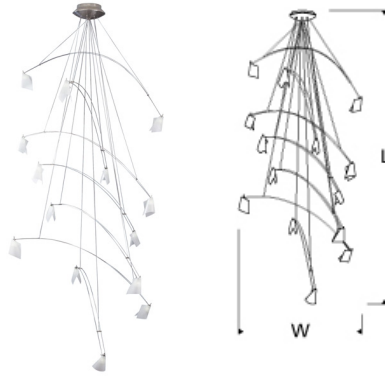

LINE - VOLTAGE PENDANTS / SUSPENSION

Crescendo Chandelier

DESCRIPTION

The Crescendo chandelier by Tech Lighting floats effortlessly in the air with its cascading layered design and light weight flight paper. Seven free-floating arms are illuminated by frosted glass lamps that gracefully hang in the air. The Crescendo is available in two modern finish options, Chrome or Satin Nickel and ships with fully dimmable, halogen lamping. Although light and airy in appearance the Crescendo chandelier grabs the eye with its elongated scale making it ideal for foyer lighting applications, dining room lighting and a host of hospitality related lighting applications. The Crescendo is also available in a smaller scale, simply search for Mini Crescendo to find related information about this complementary chandelier. 9" diameter round canopy houses a 300 watt electronic transformer with short circuit protection. No Lamp version rated for (14) 20 watt max. MR16 lamps. Halogen version includes fourteen 12 volt, 20 watt MR16 lamps. Dimmable with a low-voltage electronic dimmer.

INSTALLATION

This product can mount to either a 4" square electrical box with round plaster ring or an octagonal electrical box (not included).

OTHER

DIMENSIONS

(W) WIDTH (L) STANDARD (L) LONG

36" (914 mm) 6' (1829 mm) 14' (4267 mm)

48" (1219 mm) 8' (2438 mm) 14' (4267 mm)

WEIGHT

13-15lb / 5.9-6.8kg ±

crescendo
chandelier

ORDERING INFORMATION

700CRES	SHAPE OR SIZE	FINISH	LAMP
36L	LONG 36" W X 168" L	C CHROME	12V HALOGEN MR16
48L	LONG 48" W X 168" L	S SATIN NICKEL	-NL NO LAMP
36	STANDARD 36" W X 72" L		
48	STANDARD 48" W X 96" L		