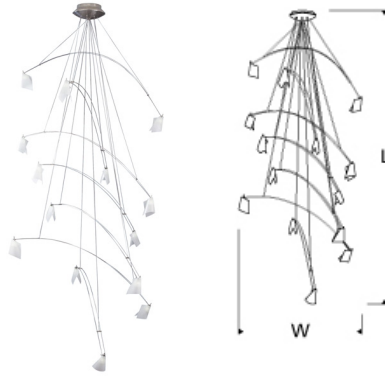

LINE - VOLTAGE PENDANTS / SUSPENSION

Crescendo Chandelier

DESCRIPTION

The Crescendo chandelier by Tech Lighting floats effortlessly in the air with its cascading layered design and light weight flight paper. Seven free-floating arms are illuminated by frosted flight lamps that gracefully hang in the air. The Crescendo is available in two modern finish options, Chrome or Satin Nickel and ships with fully dimmable, halogen lamping. Although light and airy in appearance the Crescendo chandelier grabs the eye with its elongated scale making it ideal for foyer lighting applications, dining room lighting and a host of hospitality related lighting applications. The Crescendo is also available in a smaller scale, simply search for Mini Crescendo to find related information about this complementary chandelier. 9" diameter round canopy houses a 300 watt electronic transformer with short circuit protection. No Lamp version rated for (14) 20 watt max. MR16 lamps. Halogen version includes fourteen 12 volt, 20 watt MR16 lamps. Dimmable with a low-voltage electronic dimmer.

INSTALLATION

This product can mount to either a 4" square electrical box with round plaster ring or an octagonal electrical box (not included).

OTHER

DIMENSIONS

(W) WIDTH (L) STANDARD (L) LONG

36" (914 mm) 6' (1829 mm) 14' (4267 mm)

48" (1219 mm) 8' (2438 mm) 14' (4267 mm)

WEIGHT

13-15lb / 5.9-6.8kg ±

crescendo
chandelier

ORDERING INFORMATION

700CRES	SHAPE OR SIZE	FINISH	LAMP
36L	LONG 36" W X 168" L	C CHROME	12V HALOGEN MR16
48L	LONG 48" W X 168" L	S SATIN NICKEL	-NL NO LAMP
36	STANDARD 36" W X 72" L		
48	STANDARD 48" W X 96" L		