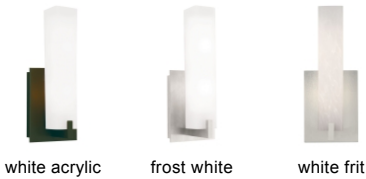

white acrylic

frost white

white frit

ORDERING INFORMATION

700WSCOS COLOR	FINISH	LAMP
Y ACRYLIC LENS	Z ANTIQUE BRONZE	INCANDESCENT 120V
F FROST	C CHROME	-LED LED 80 CRI 3000K 120V
W WHITE FRIT	S SATIN NICKEL	-LED277 LED 80 CRI 3000K 277V

Acrylic not available with incandescent lamp.

TECH LIGHTING®

7400 Linder Avenue
Skokie, Illinois 60077

T 847.410.4400
F 847.410.4500

Tech Lighting, L.L.C.

700WSCOS _____

FIXTURE TYPE: _____

JOB NAME: _____

NOTES: _____

_____

_____

©2017 Tech Lighting, L.L.C. All Rights Reserved. The "Tech Lighting" graphic is a registered trademark of Tech Lighting, L.L.C. Tech Lighting reserves the right to change specifications for product improvements without notification.