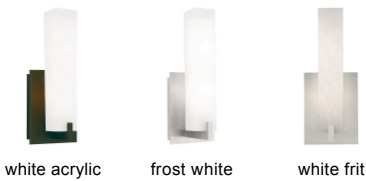

white acrylic

frost white

white frit

ORDERING INFORMATION

700WSCOS COLOR	FINISH	LAMP
Y ACRYLIC LENS	Z ANTIQUE BRONZE	INCANDESCENT 120V
F FROST	C CHROME	-LED LED 80 CRI 3000K 120V
W WHITE FRIT	S SATIN NICKEL	-LED277 LED 80 CRI 3000K 277V

Acrylic not available with incandescent lamp.

TECH LIGHTING®
7400 Linder Avenue T 847.410.4400
Skokie, Illinois 60077 F 847.410.4500
Tech Lighting, L.L.C.

700WSCOS _____

FIXTURE TYPE: _____

JOB NAME: _____

NOTES: _____

_____

_____

©2017 Tech Lighting, L.L.C. All Rights Reserved. The "Tech Lighting" graphic is a registered trademark of Tech Lighting, L.L.C. Tech Lighting reserves the right to change specifications for product improvements without notification.