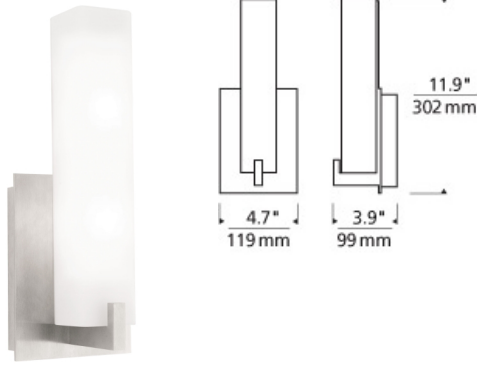

WALL COLLECTION

Cosmo Wall

DESCRIPTION

The elegant, contemporary Cosmo LED wall sconce by Tech Lighting features a rectilinear white acrylic shade with metal base. Includes two 40 watt, mini candelabra base lamps or 10 watt, 580 delivered lumen, 3000K LED module. Mounts up only. ADA compliant.

INSTALLATION

This product can mount to either a 4" square electrical box with round plaster ring or an octagonal electrical box (not included).

WEIGHT

3.5lb / 1.59kg ±

frost