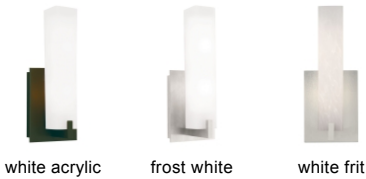

WALL COLLECTION

Cosmo Wall

DESCRIPTION

The elegant, contemporary Cosmo LED wall sconce by Tech Lighting features a rectilinear white acrylic shade with metal base. Includes two 40 watt, mini candelabra base lamps or 10 watt, 580 delivered lumen, 3000K LED module. Mounts up only. ADA compliant.

INSTALLATION

This product can mount to either a 4" square electrical box with round plaster ring or an octagonal electrical box (not included).

WEIGHT

3.5lb / 1.59kg ±

frost

white acrylic

frost white

white frit

ORDERING INFORMATION

700WSCOS COLOR	FINISH	LAMP
Y ACRYLIC LENS	Z ANTIQUE BRONZE	INCANDESCENT 120V
F FROST	C CHROME	-LED LED 80 CRI 3000K 120V
W WHITE FRIT	S SATIN NICKEL	-LED277 LED 80 CRI 3000K 277V

Acrylic not available with incandescent lamp.