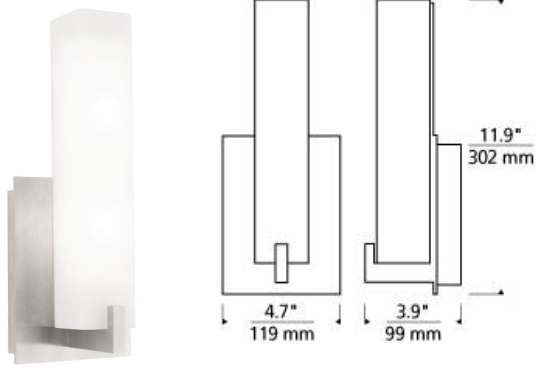

WALL COLLECTION

Cosmo Wall LED FL ADA

DESCRIPTION

Modern meets sophisticated in the Cosmo wall sconce by Tech Lighting. This sophisticated sconce features a rectangular glass shade that is presented on a sleek metal base. The Cosmo comes in three stylish diffusers, White Acrylic, Frost White and White Frit, adding style and ambiance to any space. Each glass diffuser provides a smooth wash of light onto surrounding surfaces. The Cosmo is ideal in spaces such as hallways, bathrooms and closets. Your choice of incandescent or LED lamping ships with the Cosmo saving you time and money, either lamping option is fully dimmable to create the desired ambiance in your special space. Rated for two 40 watt max, mini candelabra base lamps (lamps not included). LED version supplied with 10 watt, 240 delivered lumens, 3000K LED module. Mounts up only. ADA compliant.

frost

INSTALLATION

This product can mount to either a 4" square electrical box with round plaster ring or an octagonal electrical box (not included).

WEIGHT

3.5-4lb / 1.59-1.81kg ±

white acrylic

frost white

white frit

ORDERING INFORMATION

| 700WSCOS COLOR | FINISH | LAMP |
|----------------|------------------|----------------------------------|
| Y ACRYLIC LENS | Z ANTIQUE BRONZE | INCANDESCENT 120V (T20) |
| F FROST | C CHROME | -LED LED 90 CRI 3000K 120V (T24) |
| W WHITE FRIT | S SATIN NICKEL | -LED277 LED 80 CRI 3000K 277V |