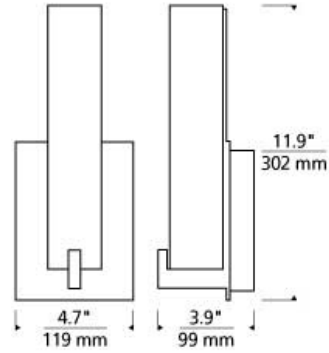

WALL COLLECTION

Cosmo Wall LED ADA T20

DESCRIPTION

Modern meets sophisticated in the Cosmo wall sconce by Tech Lighting. This sophisticated sconce features a rectangular glass shade that is presented on a sleek metal base. The Cosmo comes in three stylish diffusers, White Acrylic, Frost White and White Frit, adding style and ambiance to any space. Each glass diffuser provides a smooth wash of light onto surrounding surfaces. The Cosmo is ideal in spaces such as hallways, bathrooms and closets. Your choice of incandescent or LED lamping ships with the Cosmo saving you time and money, either lamping option is fully dimmable to create the desired ambiance in your special space. Includes two 40 watt, mini candelabra base lamps or 10 watt, 240 delivered lumens, 3000K LED module. Mounts up only. ADA compliant.

INSTALLATION

This product can mount to either a 4" square electrical box with round plaster ring or an octagonal electrical box (not included).

WEIGHT

3.5-4lb / 1.59-1.81kg ±

frost

white acrylic

frost white