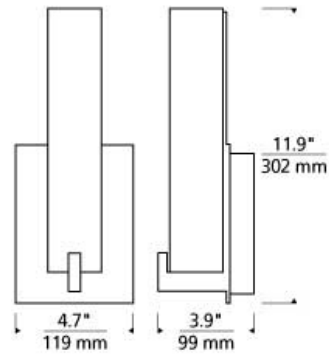

WALL COLLECTION

Cosmo Wall LED ADA T20

DESCRIPTION

Modern meets sophisticated in the Cosmo wall sconce by Tech Lighting. This sophisticated sconce features a rectangular glass shade that is presented on a sleek metal base. The Cosmo comes in three stylish diffusers, White Acrylic, Frost White and White Frit, adding style and ambiance to any space. Each glass diffuser provides a smooth wash of light onto surrounding surfaces. The Cosmo is ideal in spaces such as hallways, bathrooms and closets. Your choice of incandescent or LED lamping ships with the Cosmo saving you time and money, either lamping option is fully dimmable to create the desired ambiance in your special space. Includes two 40 watt, mini candelabra base lamps or 10 watt, 240 delivered lumens, 3000K LED module. Mounts up only. ADA compliant.

INSTALLATION

This product can mount to either a 4" square electrical box with round plaster ring or an octagonal electrical box (not included).

WEIGHT

3.5-4lb / 1.59-1.81kg ±

frost

white acrylic

frost white