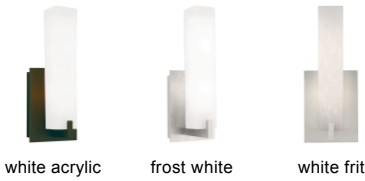

WALL COLLECTION

Cosmo Wall

DESCRIPTION

The elegant, contemporary Cosmo LED wall sconce by Tech Lighting features a rectilinear white acrylic shade with metal base. Includes two 40 watt, mini candelabra base lamps or 10 watt, 580 delivered lumen, 3000K LED module. Mounts up only. ADA compliant.

INSTALLATION

This product can mount to either a 4" square electrical box with round plaster ring or an octagonal electrical box (not included).

WEIGHT

3.5lb / 1.59kg ±

frost

white acrylic

frost white

white frit

ORDERING INFORMATION

700WSCOS COLOR	FINISH	LAMP
Y ACRYLIC LENS	Z ANTIQUE BRONZE	INCANDESCENT 120V
A AMBER FRIT	C CHROME	-CF COMPACT FLUORESCENT 120V
F FROST	S SATIN NICKEL	-CF277 COMPACT FLUORESCENT 277V
W WHITE FRIT		-LED LED 3000K 120V
		-LED277 LED 3000K 277V