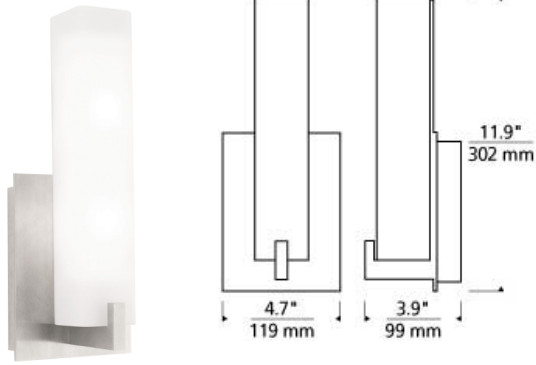

WALL COLLECTION

Cosmo Wall

DESCRIPTION

Modern meets sophisticated in the Cosmo wall sconce by Tech Lighting. This sophisticated sconce features a rectangular glass shade that is presented on a sleek metal base. The Cosmo comes in three stylish diffusers, White Acrylic, Frost White and White Frit, adding style and ambiance to any space. Each glass diffuser provides a smooth wash of light onto surrounding surfaces. The Cosmo is ideal in spaces such as hallways, bathrooms and closets. Your choice of incandescent or LED lamping ships with the Cosmo saving you time and money, either lamping option is fully dimmable to create the desired ambiance in your special space. Includes two 40 watt, mini candelabra base lamps or 10 watt, 240 delivered lumens, 3000K LED module. Mounts up only. ADA compliant.

frost

INSTALLATION

This product can mount to either a 4" square electrical box with round plaster ring or an octagonal electrical box (not included).

WEIGHT

3.5-4lb / 1.59-1.81kg ±

white acrylic

frost white