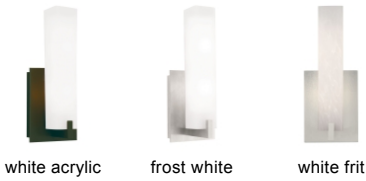

white acrylic

frost white

white frit

ORDERING INFORMATION

700WSCOS COLOR	FINISH	LAMP
Y ACRYLIC LENS	Z ANTIQUE BRONZE	INCANDESCENT 120V (T20)
F FROST	C CHROME	-LED LED 90 CRI 3000K 120V (T24)
W WHITE FRIT	S SATIN NICKEL	-LED277 LED 80 CRI 3000K 277V

Acrylic not available with incandescent lamp.