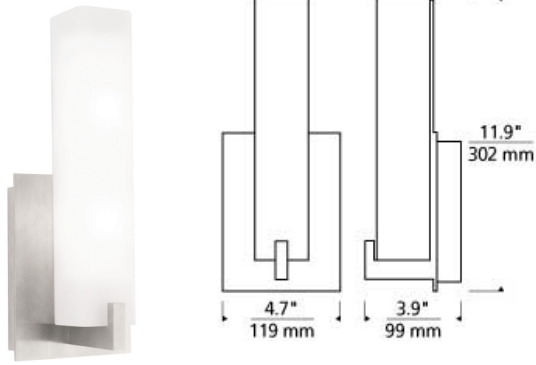

WALL COLLECTION

Cosmo Wall

DESCRIPTION

The elegant, contemporary Cosmo LED wall sconce by Tech Lighting features a rectilinear white acrylic shade with metal base. Includes two 40 watt, mini candelabra base lamps or 10 watt, 580 delivered lumen, 3000K LED module. Mounts up only. ADA compliant.

INSTALLATION

This product can mount to either a 4" square electrical box with round plaster ring or an octagonal electrical box (not included).

WEIGHT

3.5-4lb / 1.59-1.81kg ±

frost