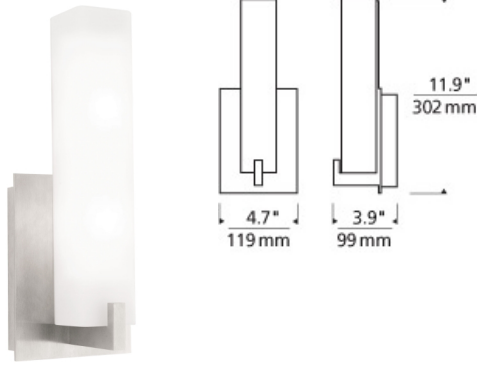

WALL COLLECTION

Cosmo Wall

DESCRIPTION

The elegant, contemporary Cosmo LED wall sconce by Tech Lighting features a rectilinear white acrylic shade with metal base. Includes two 40 watt, mini candelabra base lamps or 10 watt, 580 delivered lumen, 3000K LED module. Mounts up only. ADA compliant.

INSTALLATION

This product can mount to either a 4" square electrical box with round plaster ring or an octagonal electrical box (not included).

WEIGHT

3.5lb / 1.59kg ±

frost

white acrylic

frost white

white frit