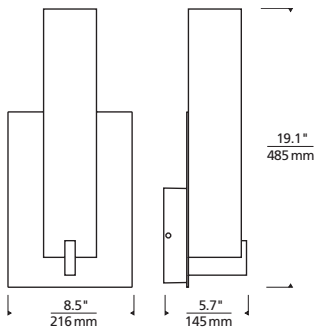

* Visit techlighting.com for specific warranty limitations and details.

COSMO 18
shown in bronze

COSMO 18
shown in charcoal

ORDERING INFORMATION

7000WCOS	CRI/CCT	LENGTH	COLOR	FINISH	VOLTAGE	DISTRIBUTION	OPTIONS
	830 80 CRI, 3000K 840 80 CRI, 4000K	18 18"	Y WHITE ACRYLIC	Z BRONZE H CHARCOAL	UNV 120V-277V	S SYMMETRIC	NONE PC BUTTON PHOTOCONTROL LF IN-LINE FUSE SP SURGE PROTECTION PCLF BUTTON PHOTOCONTROL & IN-LINE FUSE PCSP BUTTON PHOTOCONTROL & SURGE PROTECTION LFSP IN-LINE FUSE & SURGE PROTECTION PCLFSP BUTTON PHOTOCONTROL, IN-LINE FUSE & SURGE PROTECTION

COSMO 18 WALL SCNCE

Cosmo 18

PHOTOMETRICS*

*For latest photometrics, please visit www.techlighting.com/OUTDOOR

COSMO 12

Total Lumen Output: 1994
 Total Power: 29.2
 Luminaire Efficacy: 68.2
 Color Temp: 4000K
 CRI: 83+
 BUG Rating: B0-U4-G2