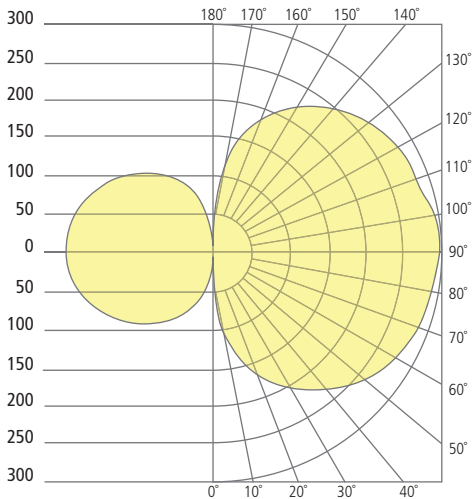

* Visit techlighting.com for specific warranty limitations and details.

COSMO 18
shown in bronze

COSMO 18
shown in charcoal

ORDERING INFORMATION

7000WCOS	CRI/CCT	LENGTH	COLOR	FINISH	VOLTAGE	DISTRIBUTION	OPTIONS
	830 80 CRI, 3000K 840 80 CRI, 4000K	18 18"	Y WHITE ACRYLIC	Z BRONZE H CHARCOAL	UNV 120V-277V	S SYMMETRIC	NONE PC BUTTON PHOTOCONTROL LF IN-LINE FUSE SP SURGE PROTECTION PCLF BUTTON PHOTOCONTROL & IN-LINE FUSE PCSP BUTTON PHOTOCONTROL & SURGE PROTECTION LFSP IN-LINE FUSE & SURGE PROTECTION PCLFSP BUTTON PHOTOCONTROL, IN-LINE FUSE & SURGE PROTECTION

COSMO 18 WALL SCNCE

Cosmo 18

PHOTOMETRICS*

*For latest photometrics, please visit www.techlighting.com/OUTDOOR

COSMO 12

Total Lumen Output: 1994
 Total Power: 29.2
 Luminaire Efficacy: 68.2
 Color Temp: 4000K
 CRI: 83+
 BUG Rating: B0-U4-G2